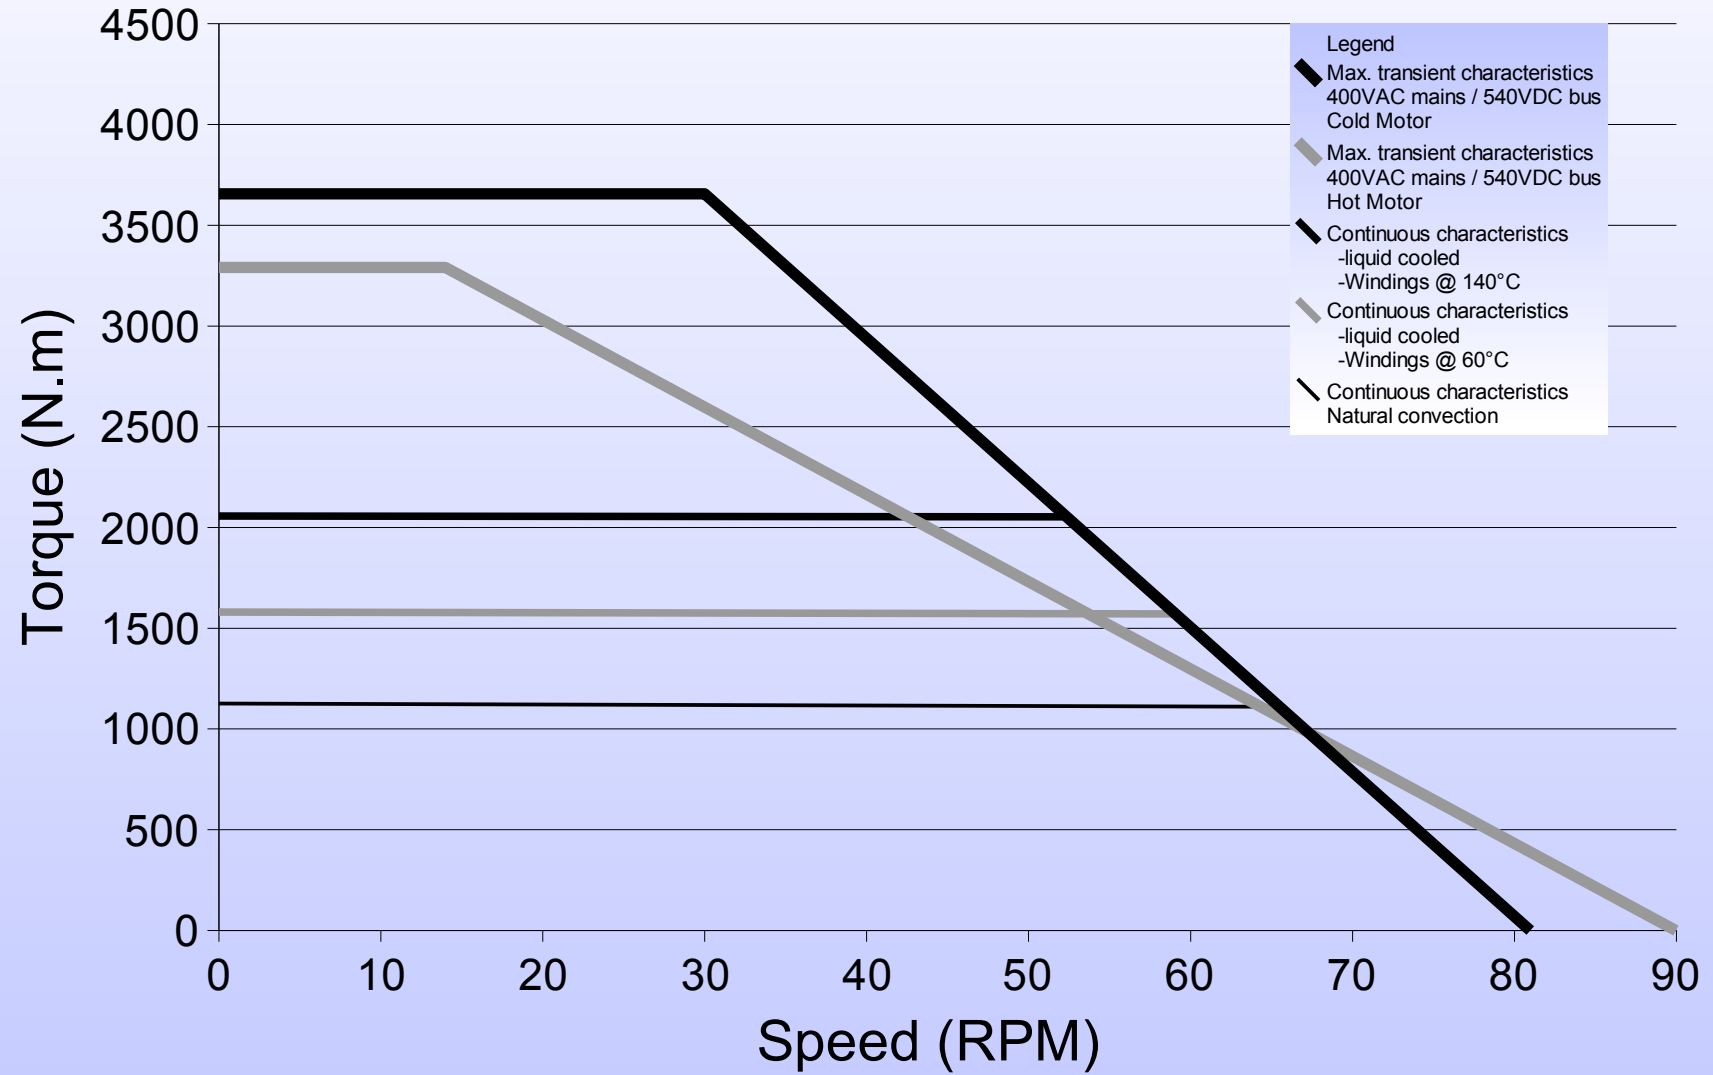

800STK1M 30rpm

Torque vs Speed Characteristics

800STK1M 250rpm Torque vs Speed Characteristics

800STK2M 30rpm

Torque vs Speed Characteristics

800STK2M 250rpm

Torque vs Speed Characteristics

800STK3M 30rpm

Torque vs Speed Characteristics

800STK3M 250rpm

Torque vs Speed Characteristics

800STK4M 30rpm

Torque vs Speed Characteristics

800STK4M 250rpm

Torque vs Speed Characteristics

800STK6M 30rpm

Torque vs Speed Characteristics