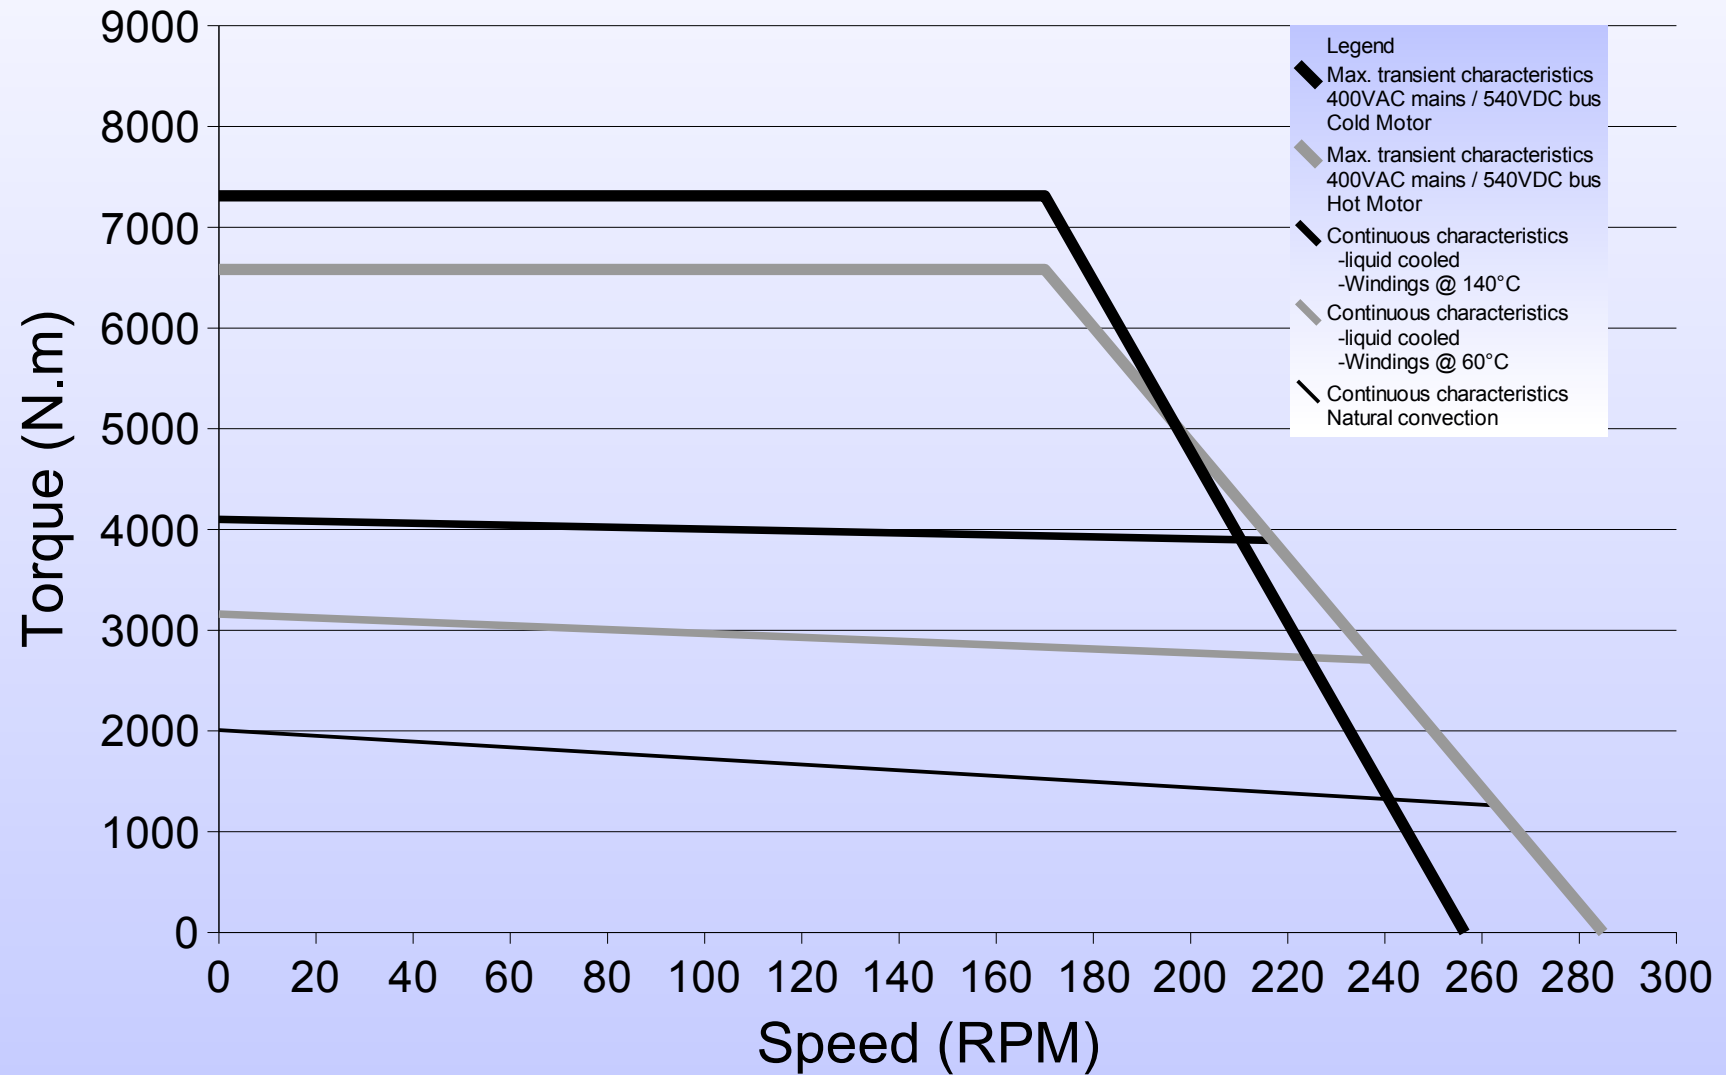

Torque vs Speed Characteristics

800STK3M 250rpm

Torque vs Speed Characteristics

800STK4M 30rpm

Torque vs Speed Characteristics

800STK4M 250rpm

Torque vs Speed Characteristics

800STK6M 30rpm

Torque vs Speed Characteristics