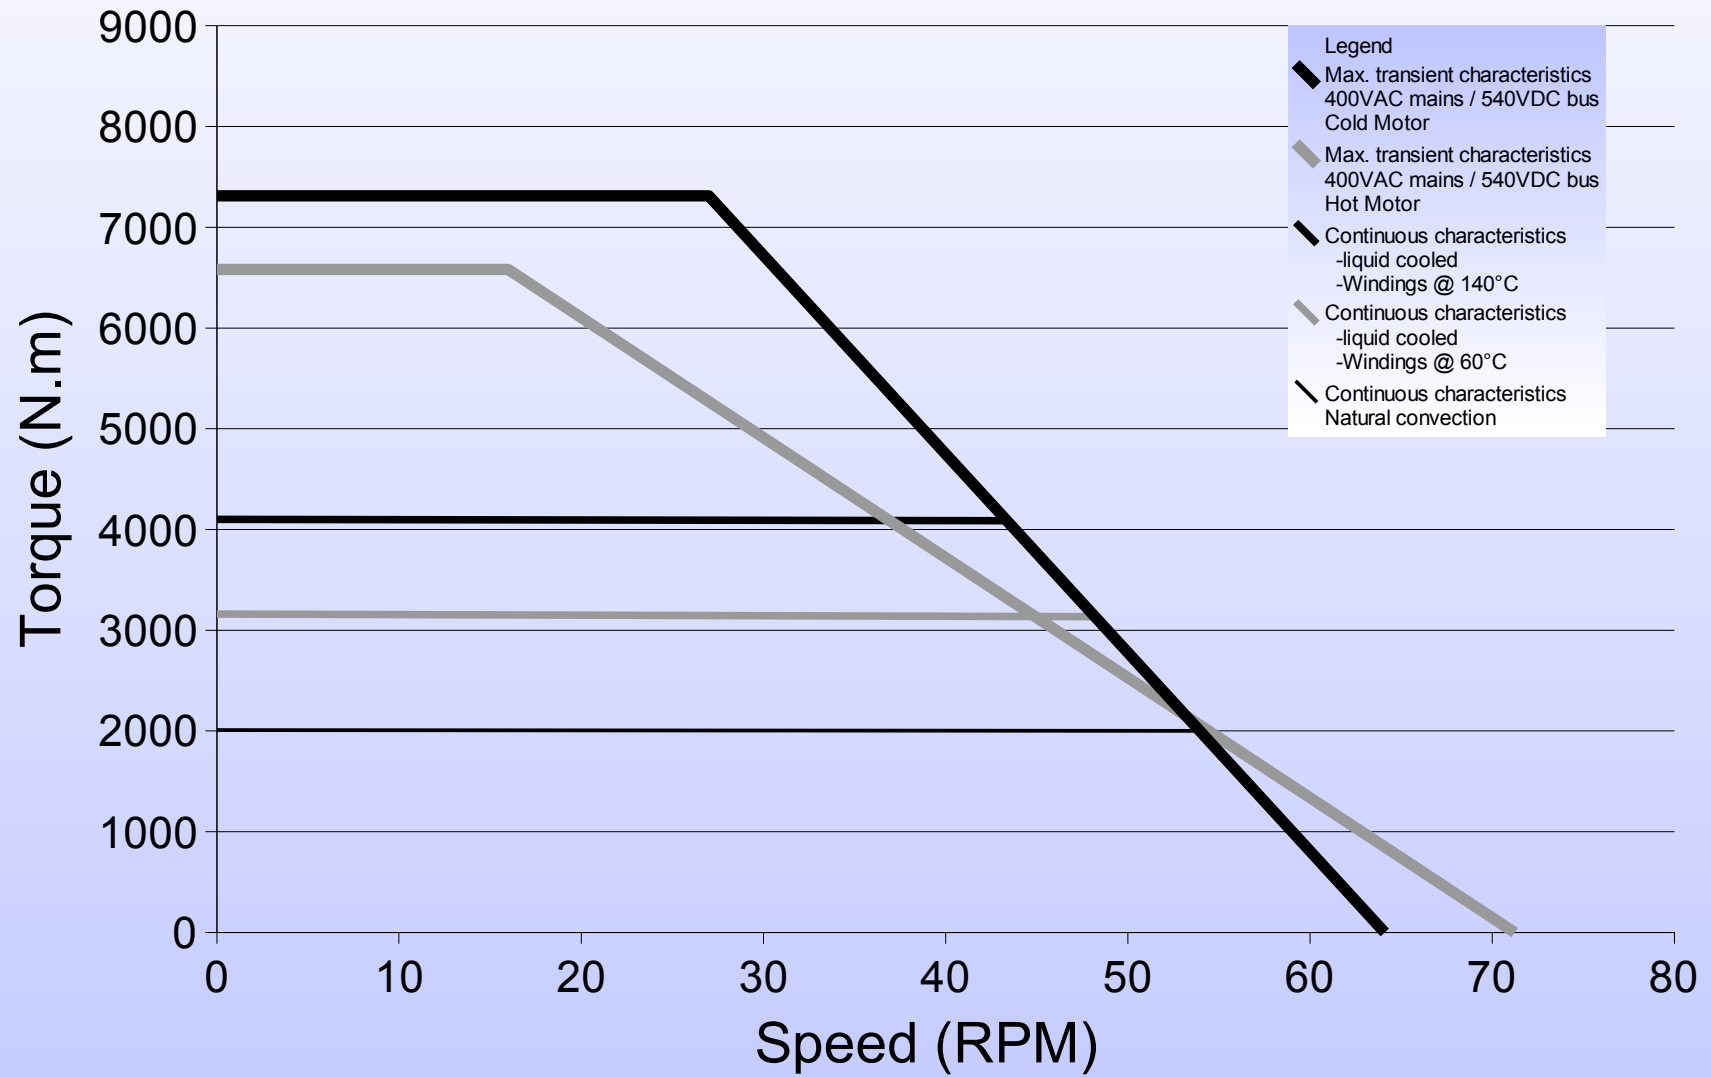

Torque vs Speed Characteristics

800STK3M 250rpm

Torque vs Speed Characteristics

800STK4M 30rpm

Torque vs Speed Characteristics

800STK4M 250rpm

Torque vs Speed Characteristics

800STK6M 30rpm

Torque vs Speed Characteristics