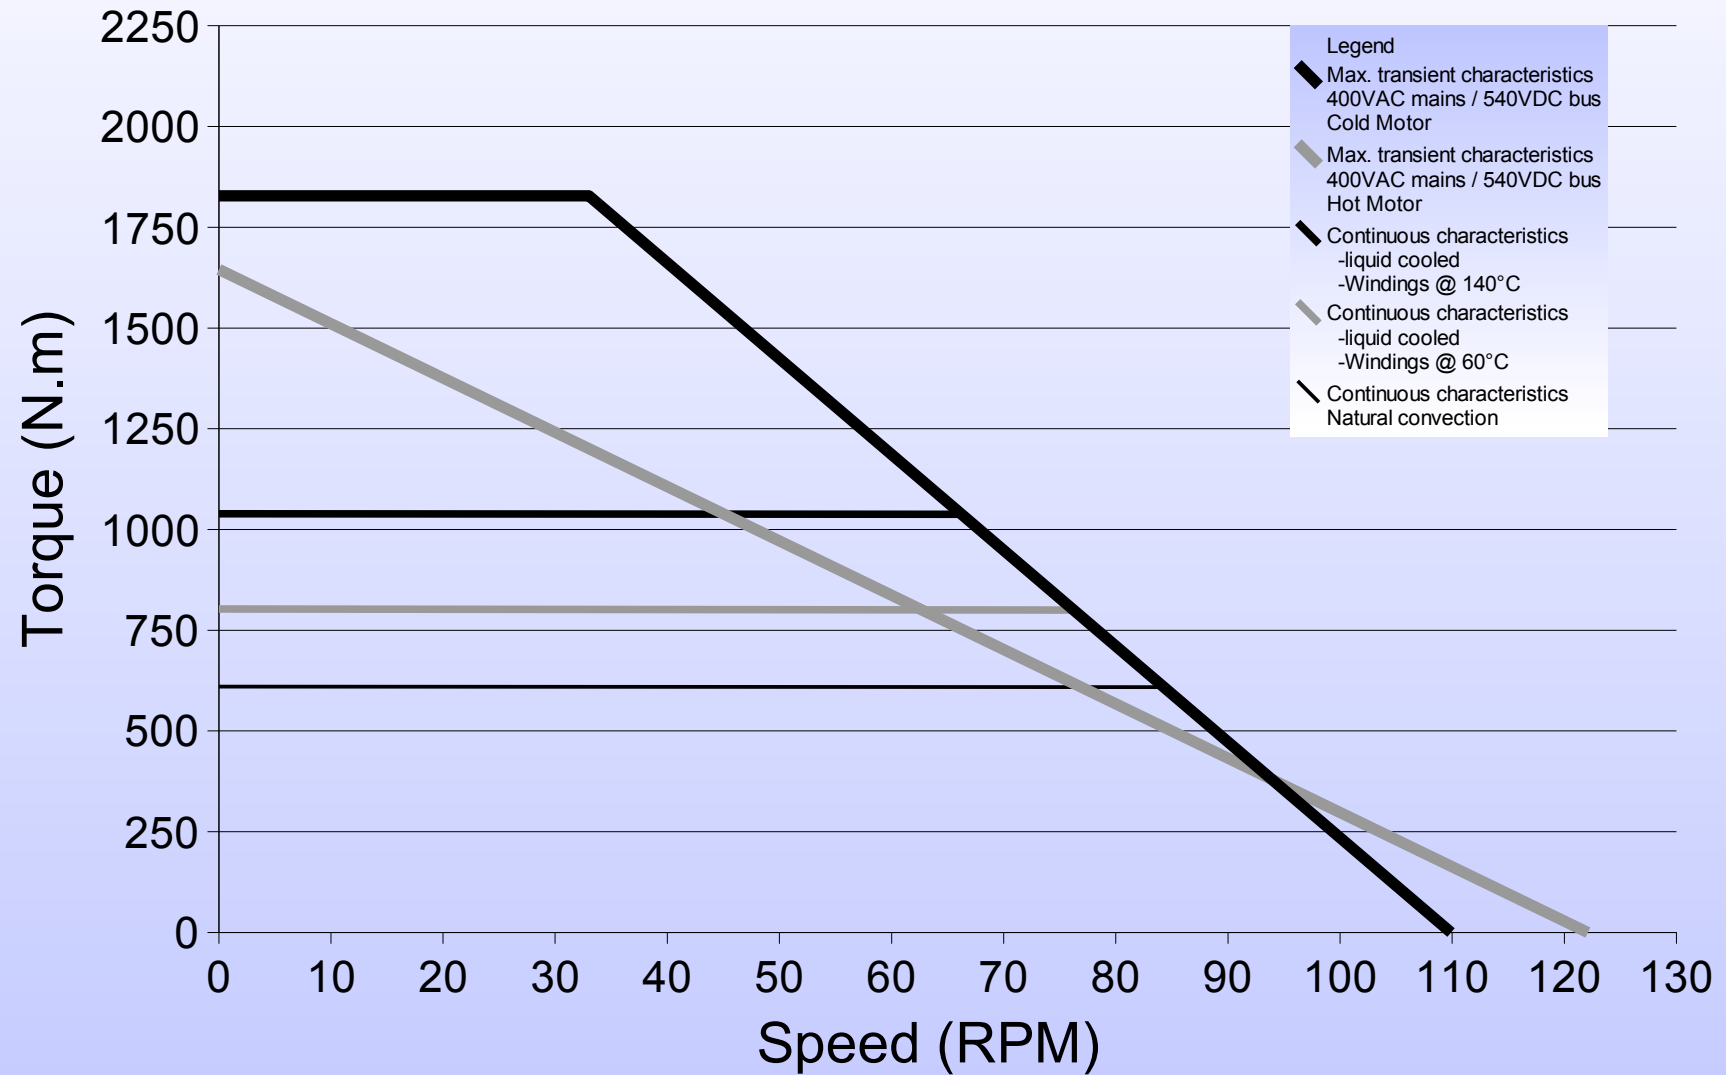

800STK1M 30rpm

Torque vs Speed Characteristics

800STK1M 250rpm Torque vs Speed Characteristics

800STK2M 30rpm

Torque vs Speed Characteristics

800STK2M 250rpm

Torque vs Speed Characteristics

800STK3M 30rpm

Torque vs Speed Characteristics

800STK3M 250rpm

Torque vs Speed Characteristics

800STK4M 30rpm

Torque vs Speed Characteristics

800STK4M 250rpm

Torque vs Speed Characteristics

800STK6M 30rpm

Torque vs Speed Characteristics