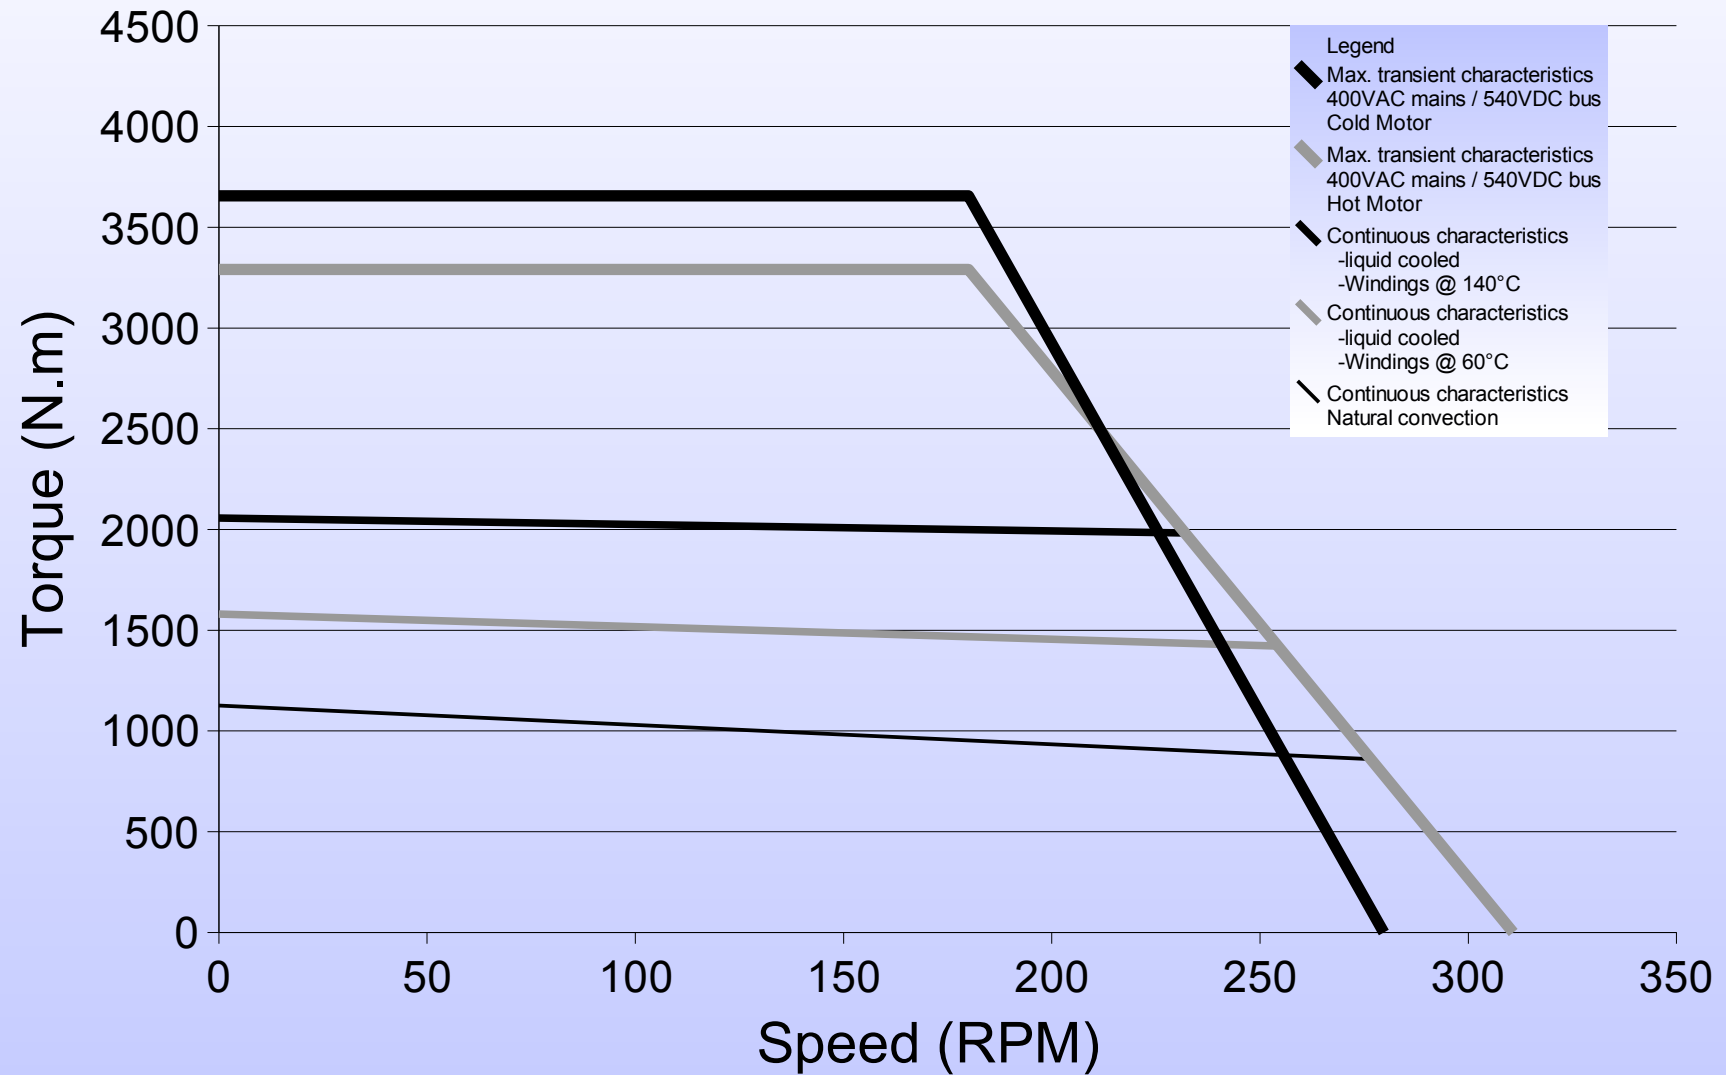

800STK1M 30rpm

Torque vs Speed Characteristics

800STK1M 250rpm Torque vs Speed Characteristics

800STK2M 30rpm

Torque vs Speed Characteristics

800STK2M 250rpm

Torque vs Speed Characteristics

800STK3M 30rpm

Torque vs Speed Characteristics

800STK3M 250rpm

Torque vs Speed Characteristics

800STK4M 30rpm

Torque vs Speed Characteristics

800STK4M 250rpm

Torque vs Speed Characteristics

800STK6M 30rpm

Torque vs Speed Characteristics