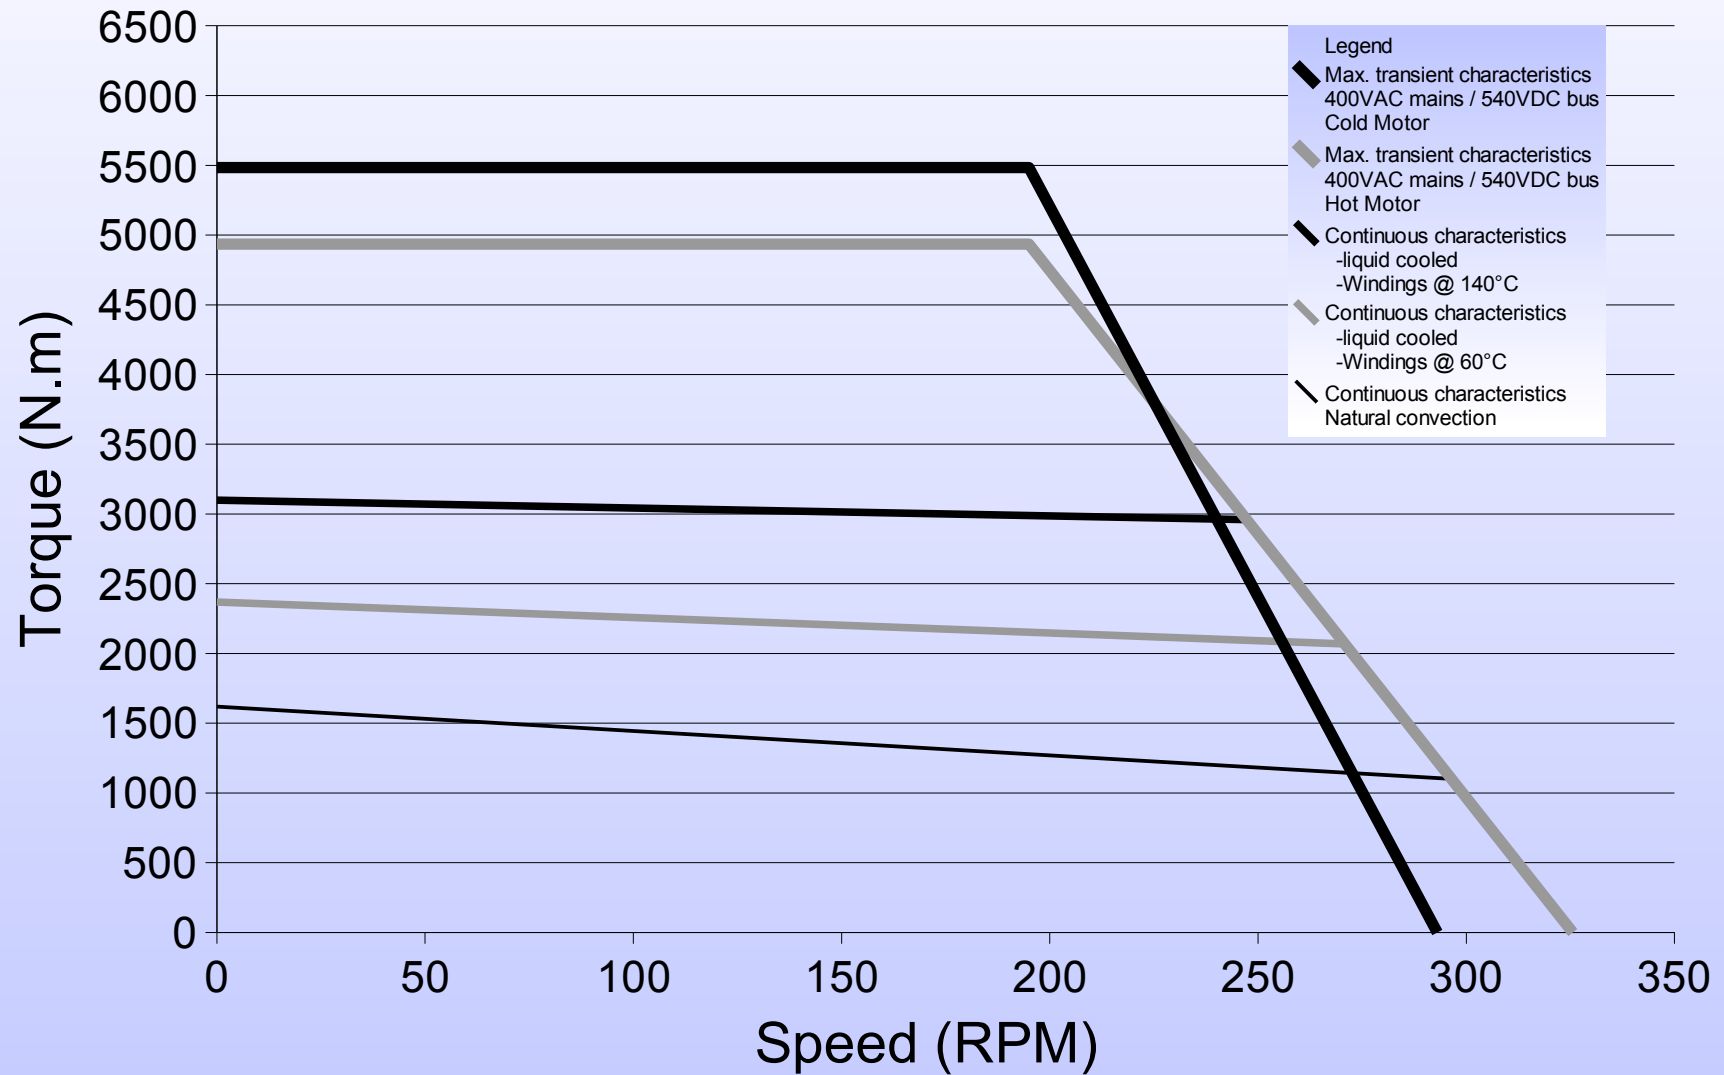

800STK1M 30rpm

Torque vs Speed Characteristics

800STK1M 250rpm Torque vs Speed Characteristics

800STK2M 30rpm

Torque vs Speed Characteristics

800STK2M 250rpm

Torque vs Speed Characteristics

800STK3M 30rpm

Torque vs Speed Characteristics

800STK3M 250rpm

Torque vs Speed Characteristics

800STK4M 30rpm

Torque vs Speed Characteristics

800STK4M 250rpm

Torque vs Speed Characteristics

800STK6M 30rpm

Torque vs Speed Characteristics