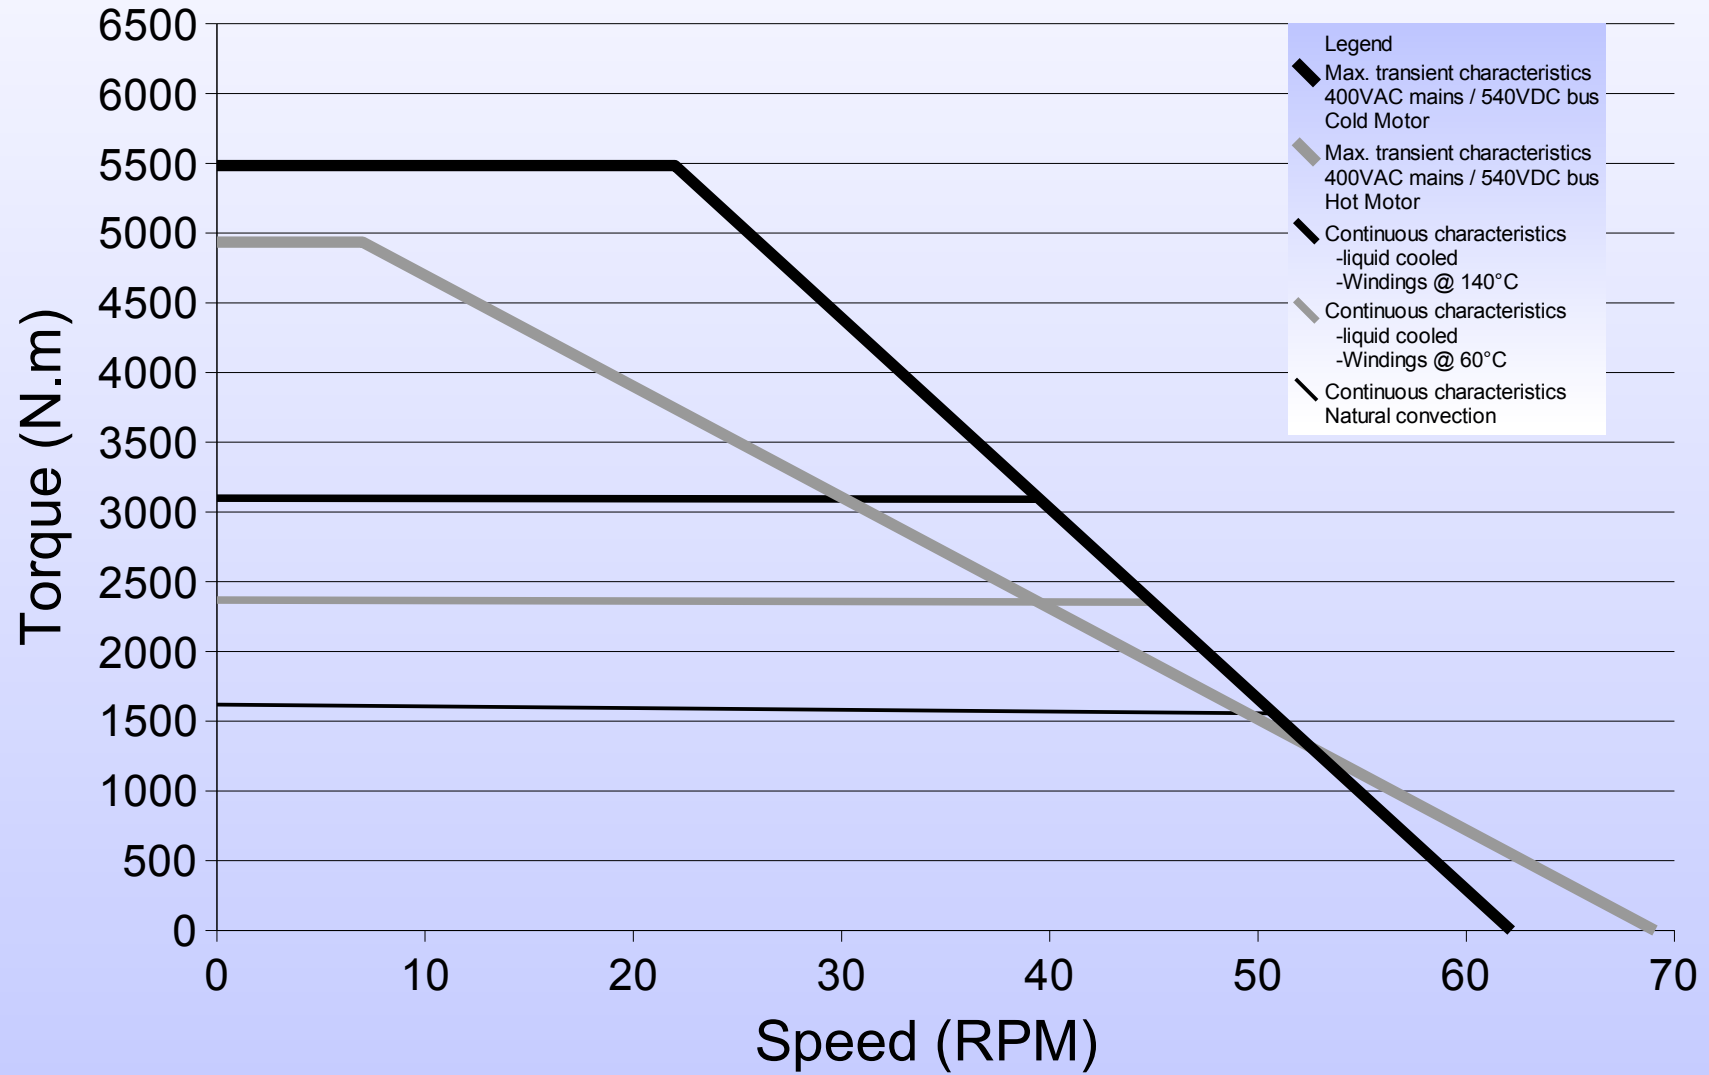

800STK1M 30rpm

Torque vs Speed Characteristics

800STK1M 250rpm Torque vs Speed Characteristics

800STK2M 30rpm

Torque vs Speed Characteristics

800STK2M 250rpm

Torque vs Speed Characteristics

800STK3M 30rpm

Torque vs Speed Characteristics

800STK3M 250rpm

Torque vs Speed Characteristics

800STK4M 30rpm

Torque vs Speed Characteristics

800STK4M 250rpm

Torque vs Speed Characteristics

800STK6M 30rpm

Torque vs Speed Characteristics