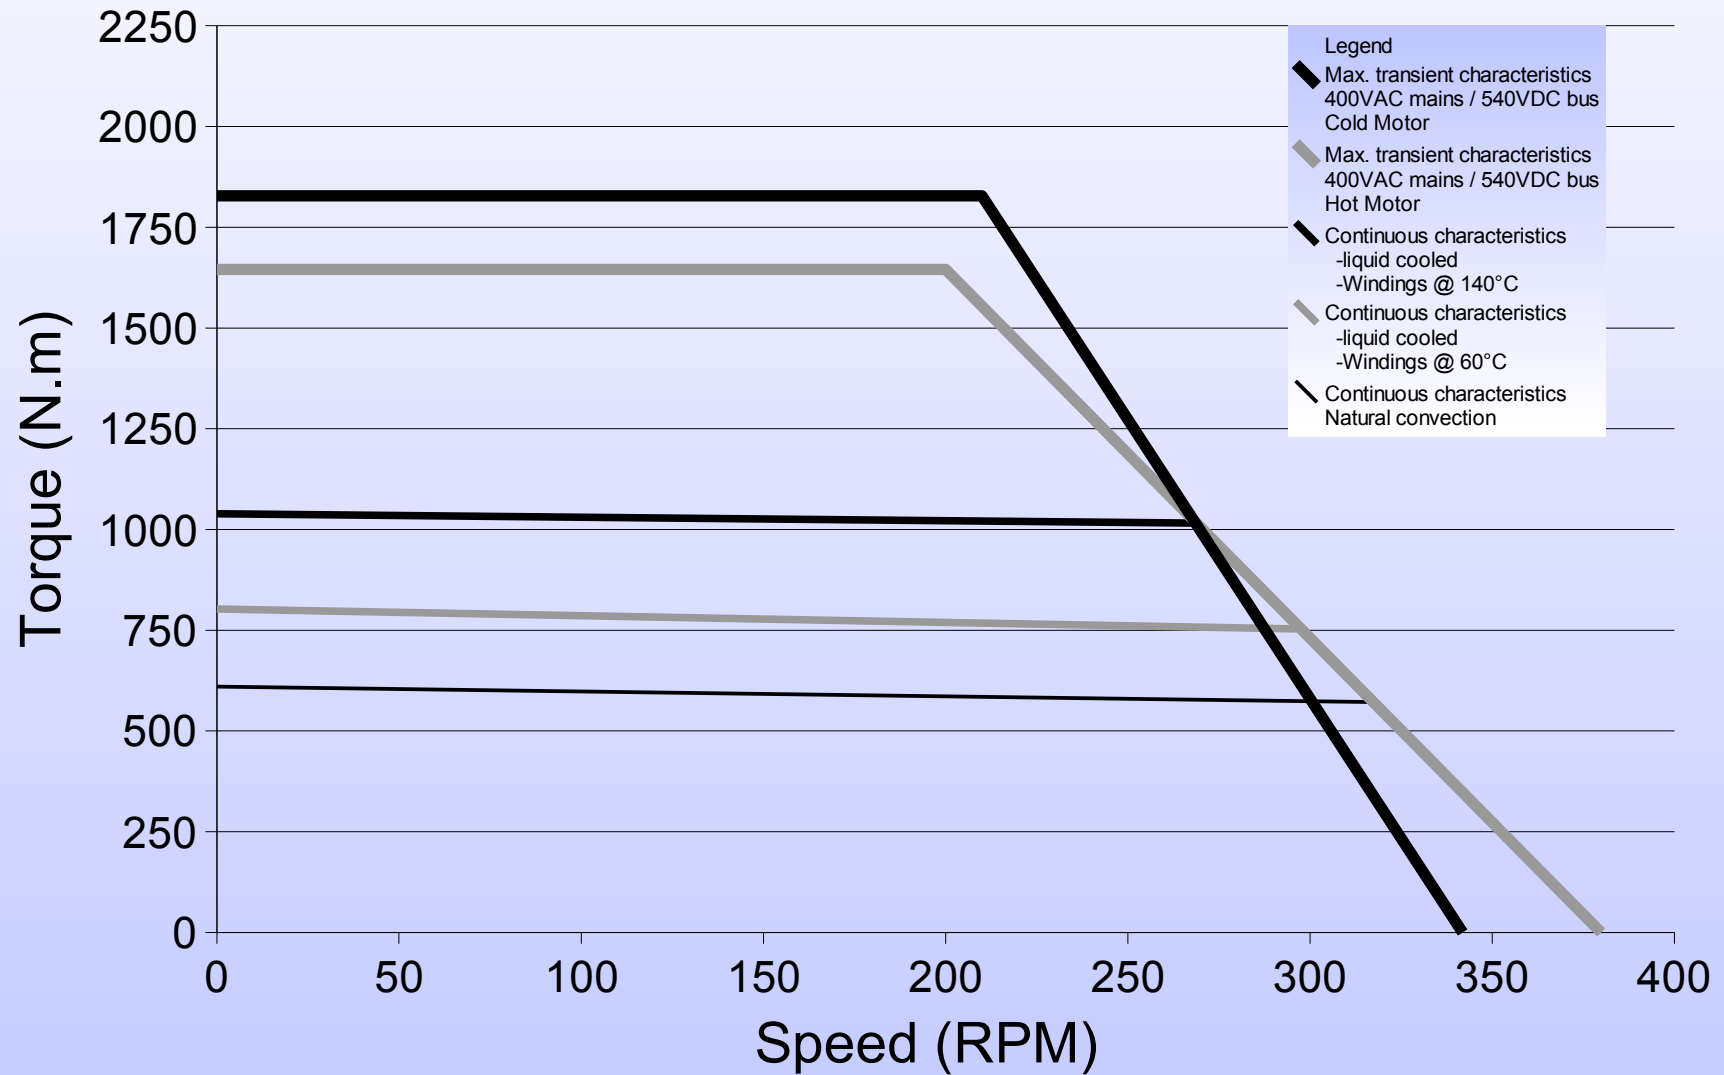

800STK1M 30rpm

Torque vs Speed Characteristics

800STK1M 250rpm Torque vs Speed Characteristics

800STK2M 30rpm

Torque vs Speed Characteristics

800STK2M 250rpm

Torque vs Speed Characteristics

800STK3M 30rpm

Torque vs Speed Characteristics

800STK3M 250rpm

Torque vs Speed Characteristics

800STK4M 30rpm

Torque vs Speed Characteristics

800STK4M 250rpm

Torque vs Speed Characteristics

800STK6M 30rpm

Torque vs Speed Characteristics