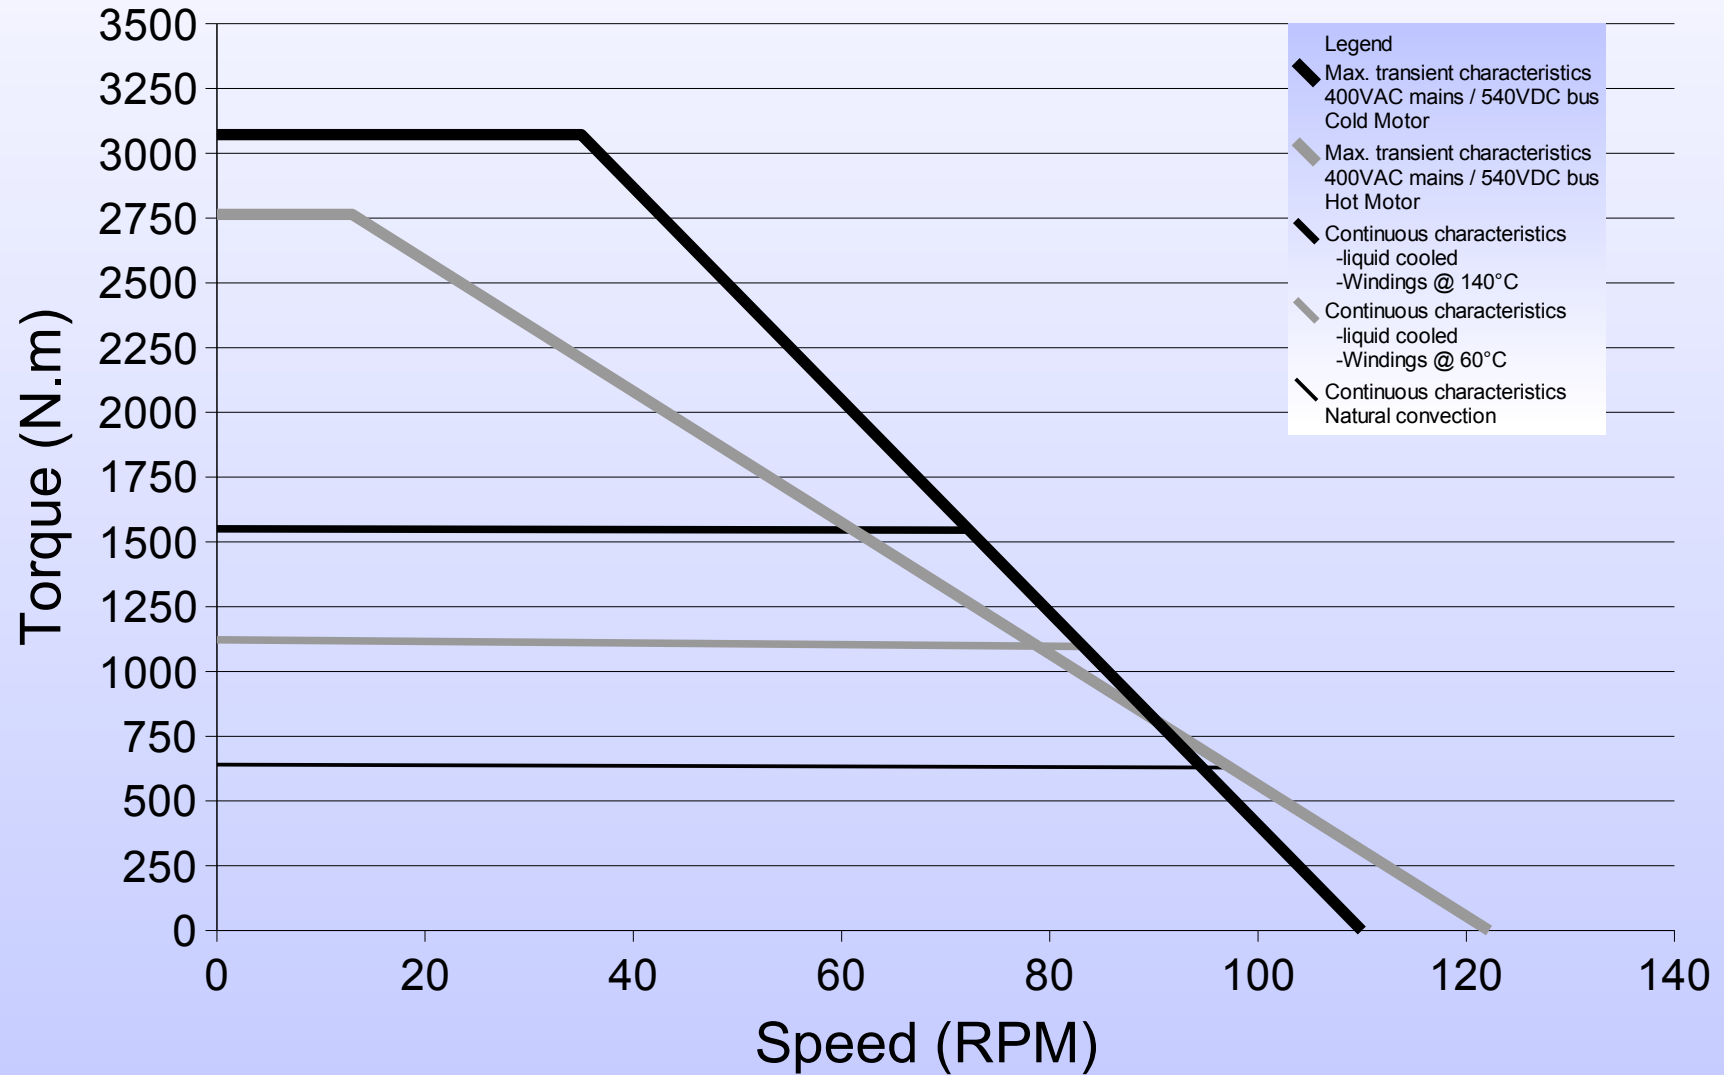

500STK3M 50rpm

Torque vs Speed Characteristics

500STK3M 600rpm

Torque vs Speed Characteristics

500STK4M 50rpm

Torque vs Speed Characteristics

500STK4M 600rpm

Torque vs Speed Characteristics