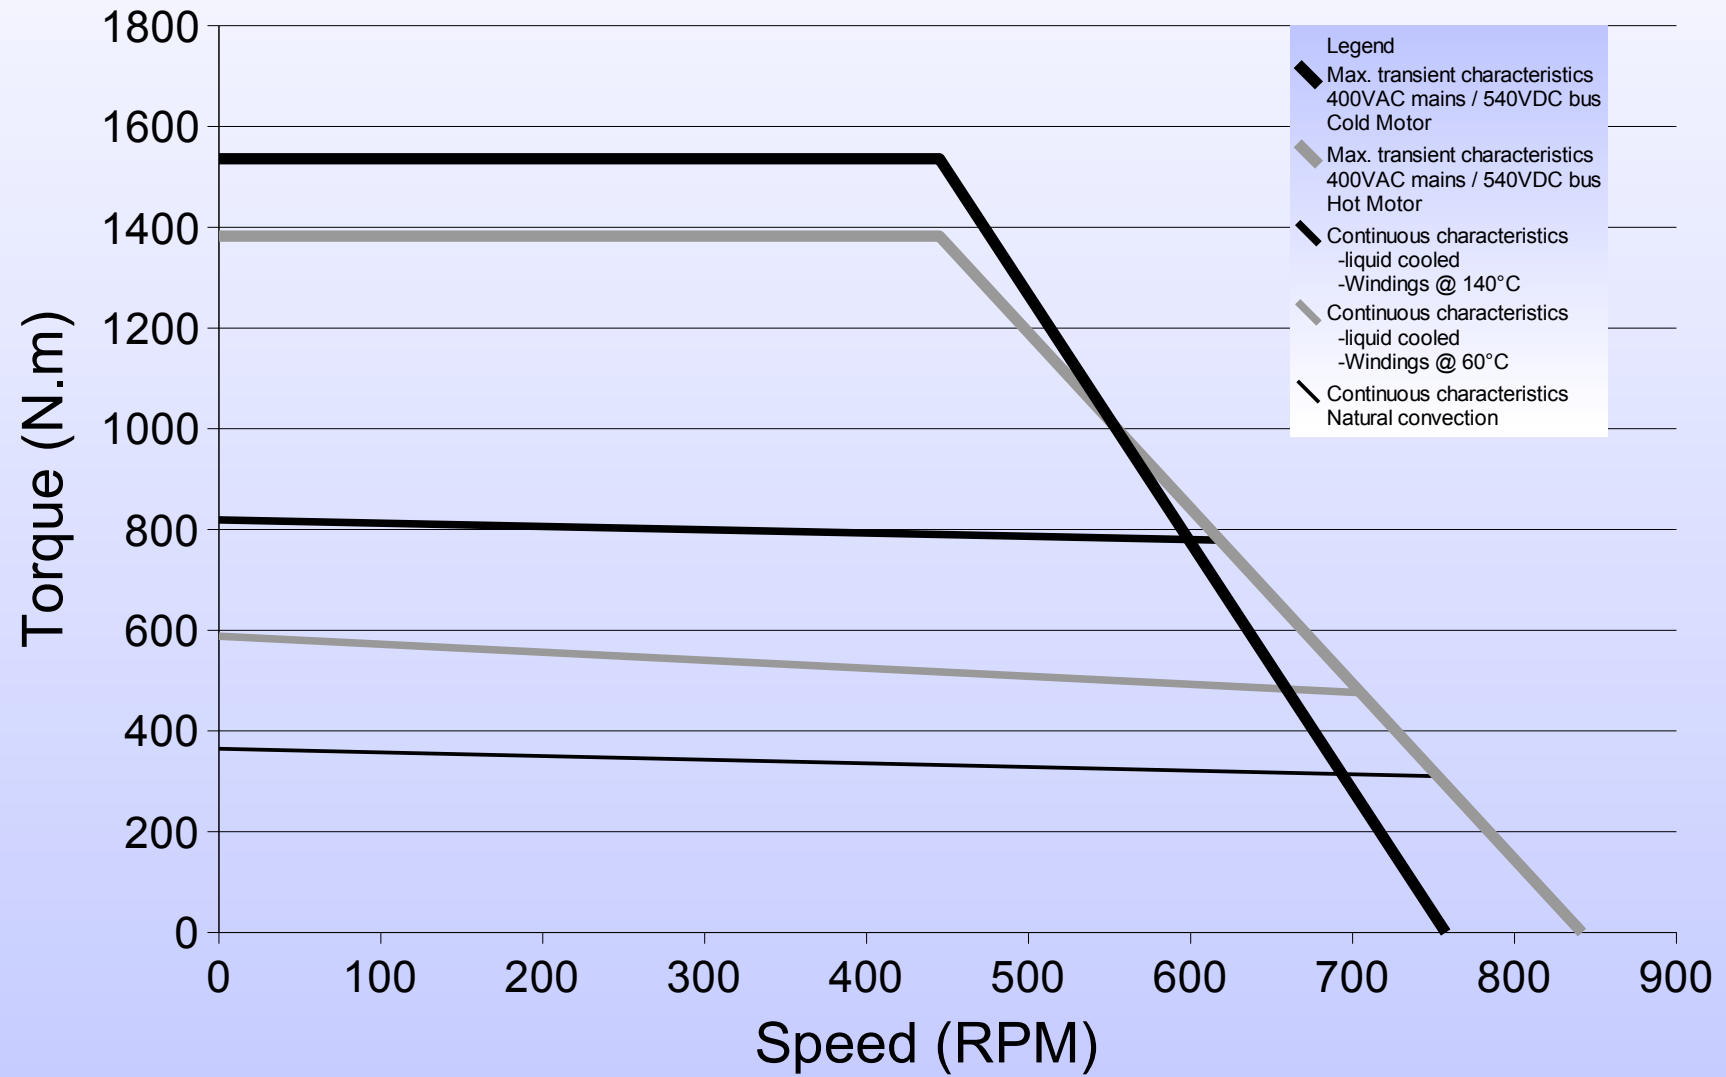

500STK1M 50rpm

Torque vs Speed Characteristics

500STK1M 600rpm

Torque vs Speed Characteristics

500STK2M 50rpm

Torque vs Speed Characteristics

500STK2M 600rpm

Torque vs Speed Characteristics

500STK3M 50rpm

Torque vs Speed Characteristics

500STK3M 600rpm

Torque vs Speed Characteristics

500STK4M 50rpm

Torque vs Speed Characteristics

500STK4M 600rpm

Torque vs Speed Characteristics