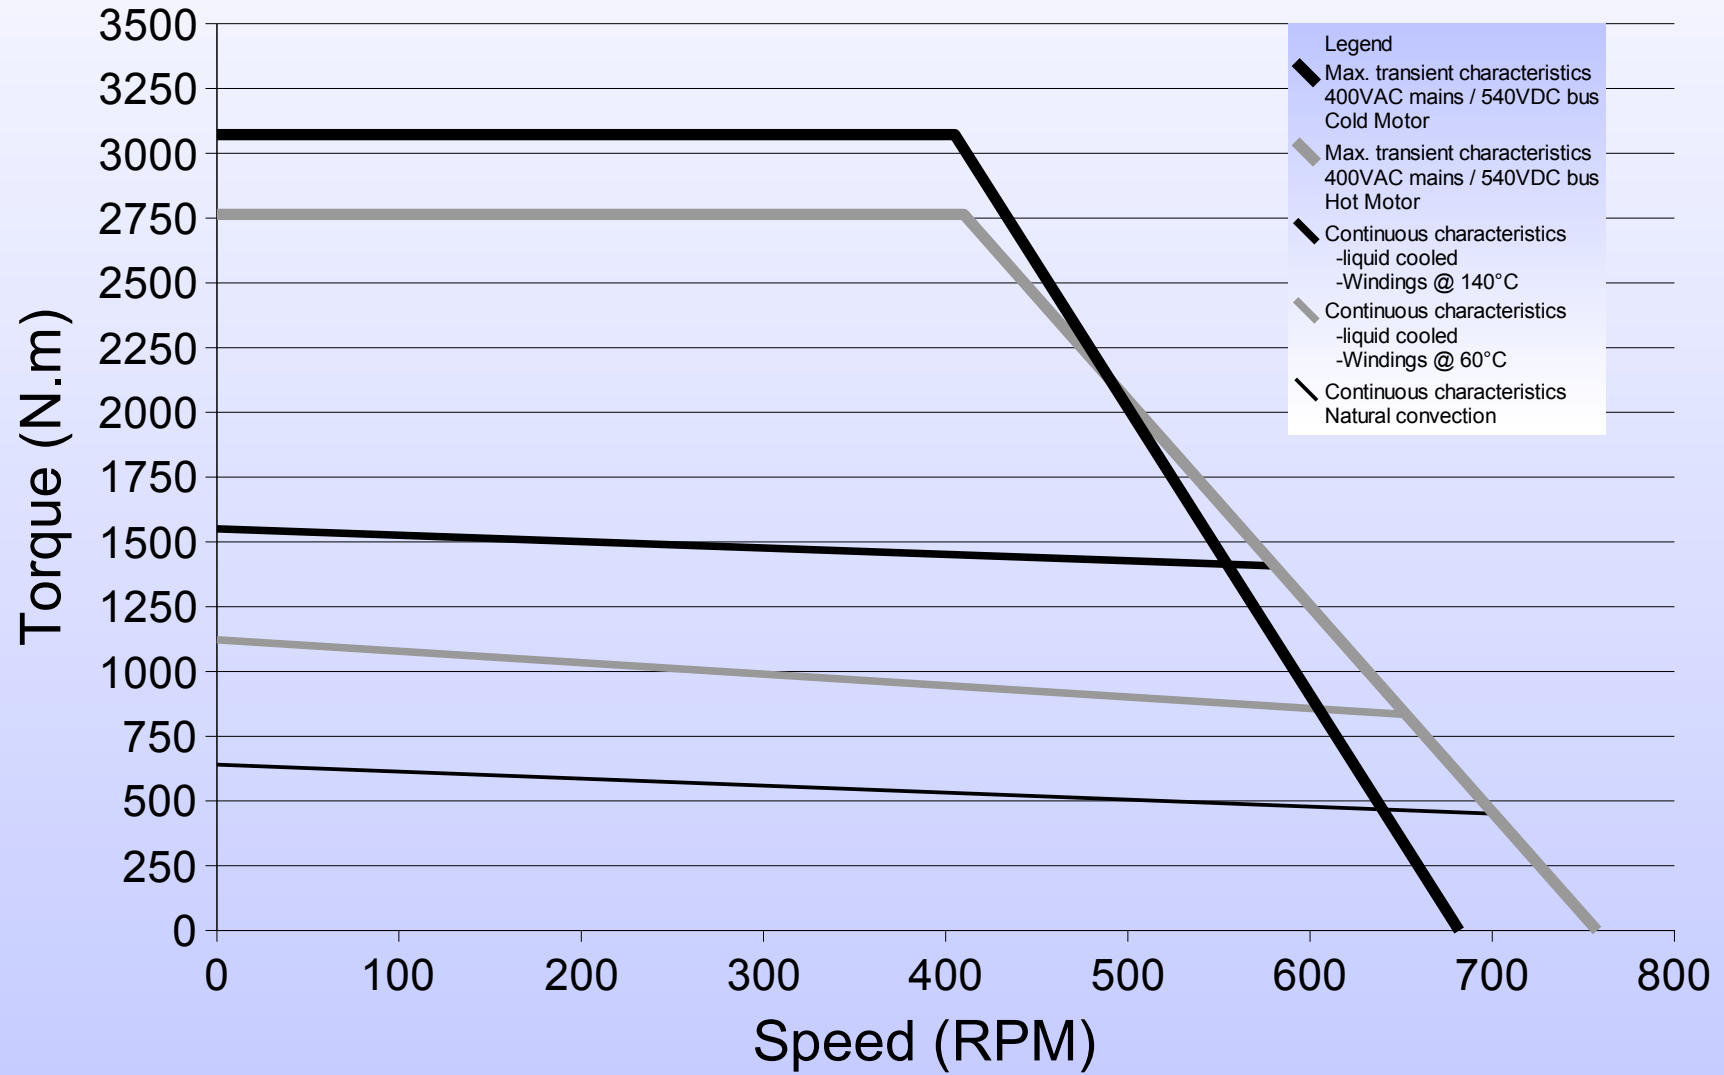

500STK3M 50rpm

Torque vs Speed Characteristics

500STK3M 600rpm

Torque vs Speed Characteristics

500STK4M 50rpm

Torque vs Speed Characteristics

500STK4M 600rpm

Torque vs Speed Characteristics

500STK6M 50rpm

Torque vs Speed Characteristics

500STK9M 50rpm Torque vs Speed Characteristics