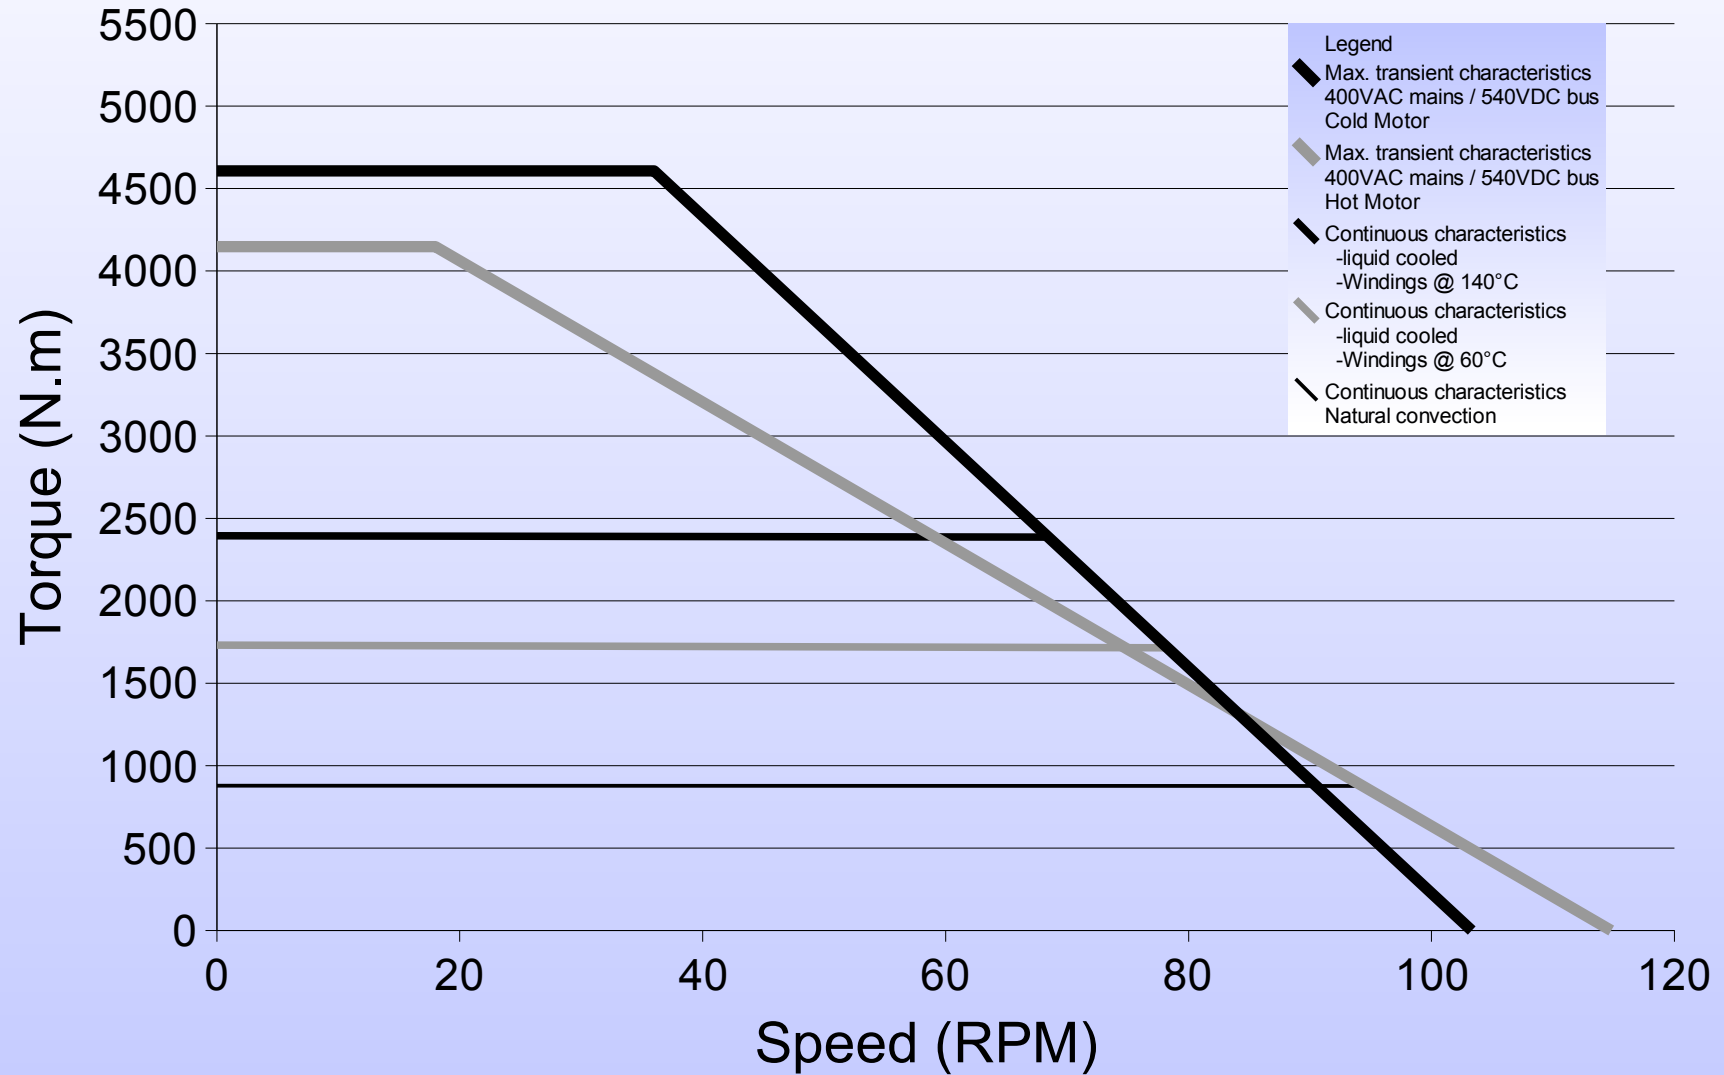

500STK6M 50rpm

Torque vs Speed Characteristics