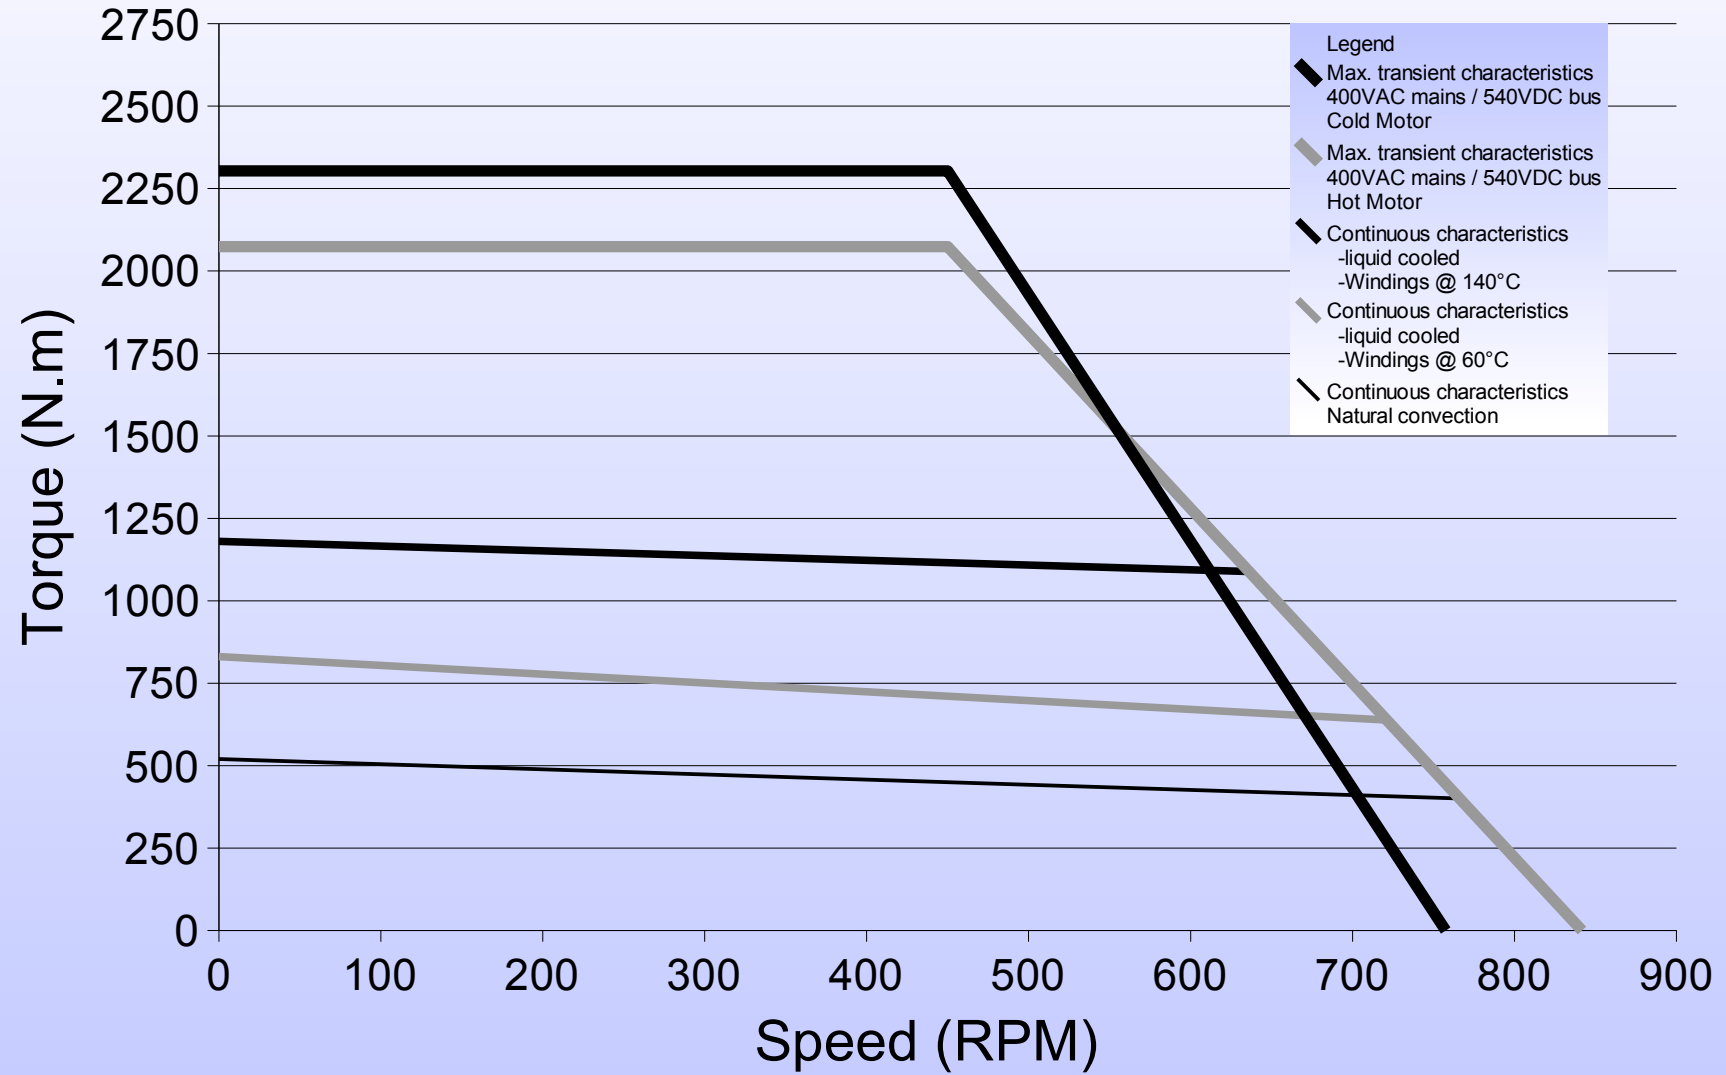

500STK1M 50rpm

Torque vs Speed Characteristics

500STK1M 600rpm

Torque vs Speed Characteristics

500STK2M 50rpm

Torque vs Speed Characteristics

500STK2M 600rpm

Torque vs Speed Characteristics

500STK3M 50rpm

Torque vs Speed Characteristics

500STK3M 600rpm

Torque vs Speed Characteristics

500STK4M 50rpm

Torque vs Speed Characteristics

500STK4M 600rpm

Torque vs Speed Characteristics

500STK6M 50rpm

Torque vs Speed Characteristics

500STK9M 50rpm Torque vs Speed Characteristics