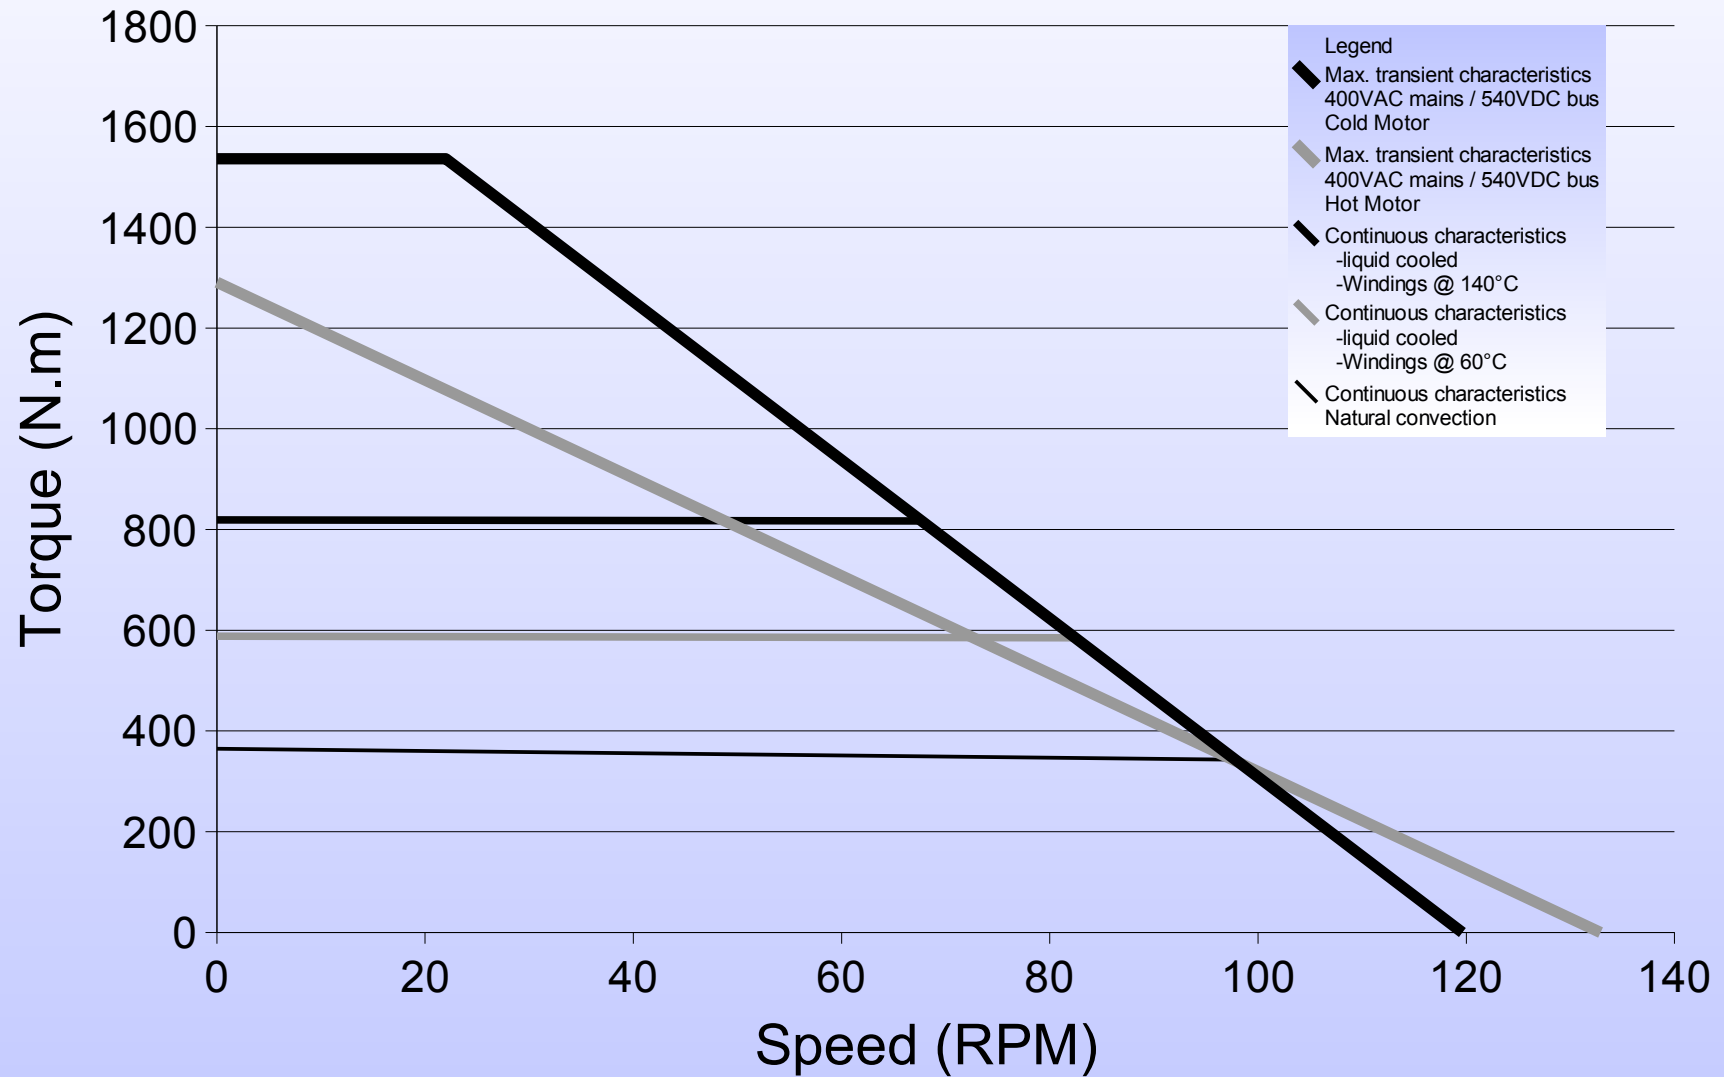

500STK1M 50rpm

Torque vs Speed Characteristics

500STK1M 600rpm

Torque vs Speed Characteristics

500STK2M 50rpm

Torque vs Speed Characteristics

500STK2M 600rpm

Torque vs Speed Characteristics

500STK3M 50rpm

Torque vs Speed Characteristics

500STK3M 600rpm

Torque vs Speed Characteristics

500STK4M 50rpm

Torque vs Speed Characteristics

500STK4M 600rpm

Torque vs Speed Characteristics