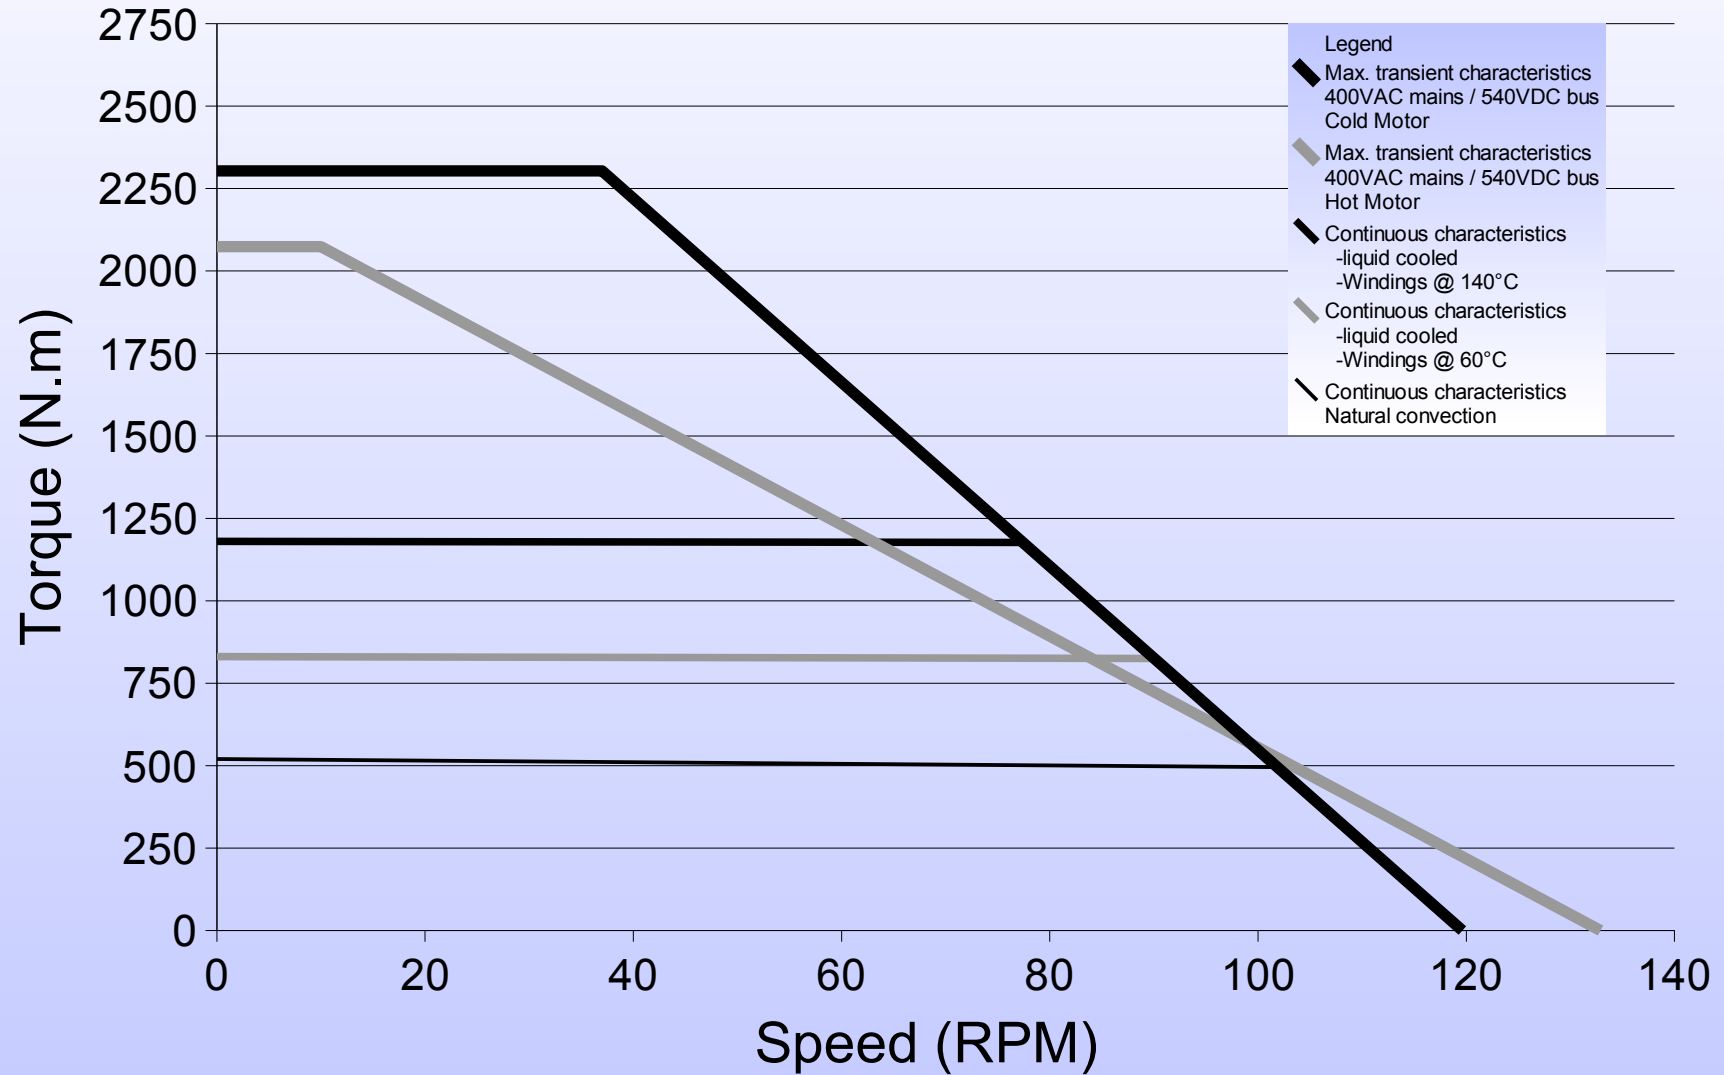

500STK1M 50rpm

Torque vs Speed Characteristics

500STK1M 600rpm

Torque vs Speed Characteristics

500STK2M 50rpm

Torque vs Speed Characteristics

500STK2M 600rpm

Torque vs Speed Characteristics

500STK3M 50rpm

Torque vs Speed Characteristics

500STK3M 600rpm

Torque vs Speed Characteristics

500STK4M 50rpm

Torque vs Speed Characteristics

500STK4M 600rpm

Torque vs Speed Characteristics