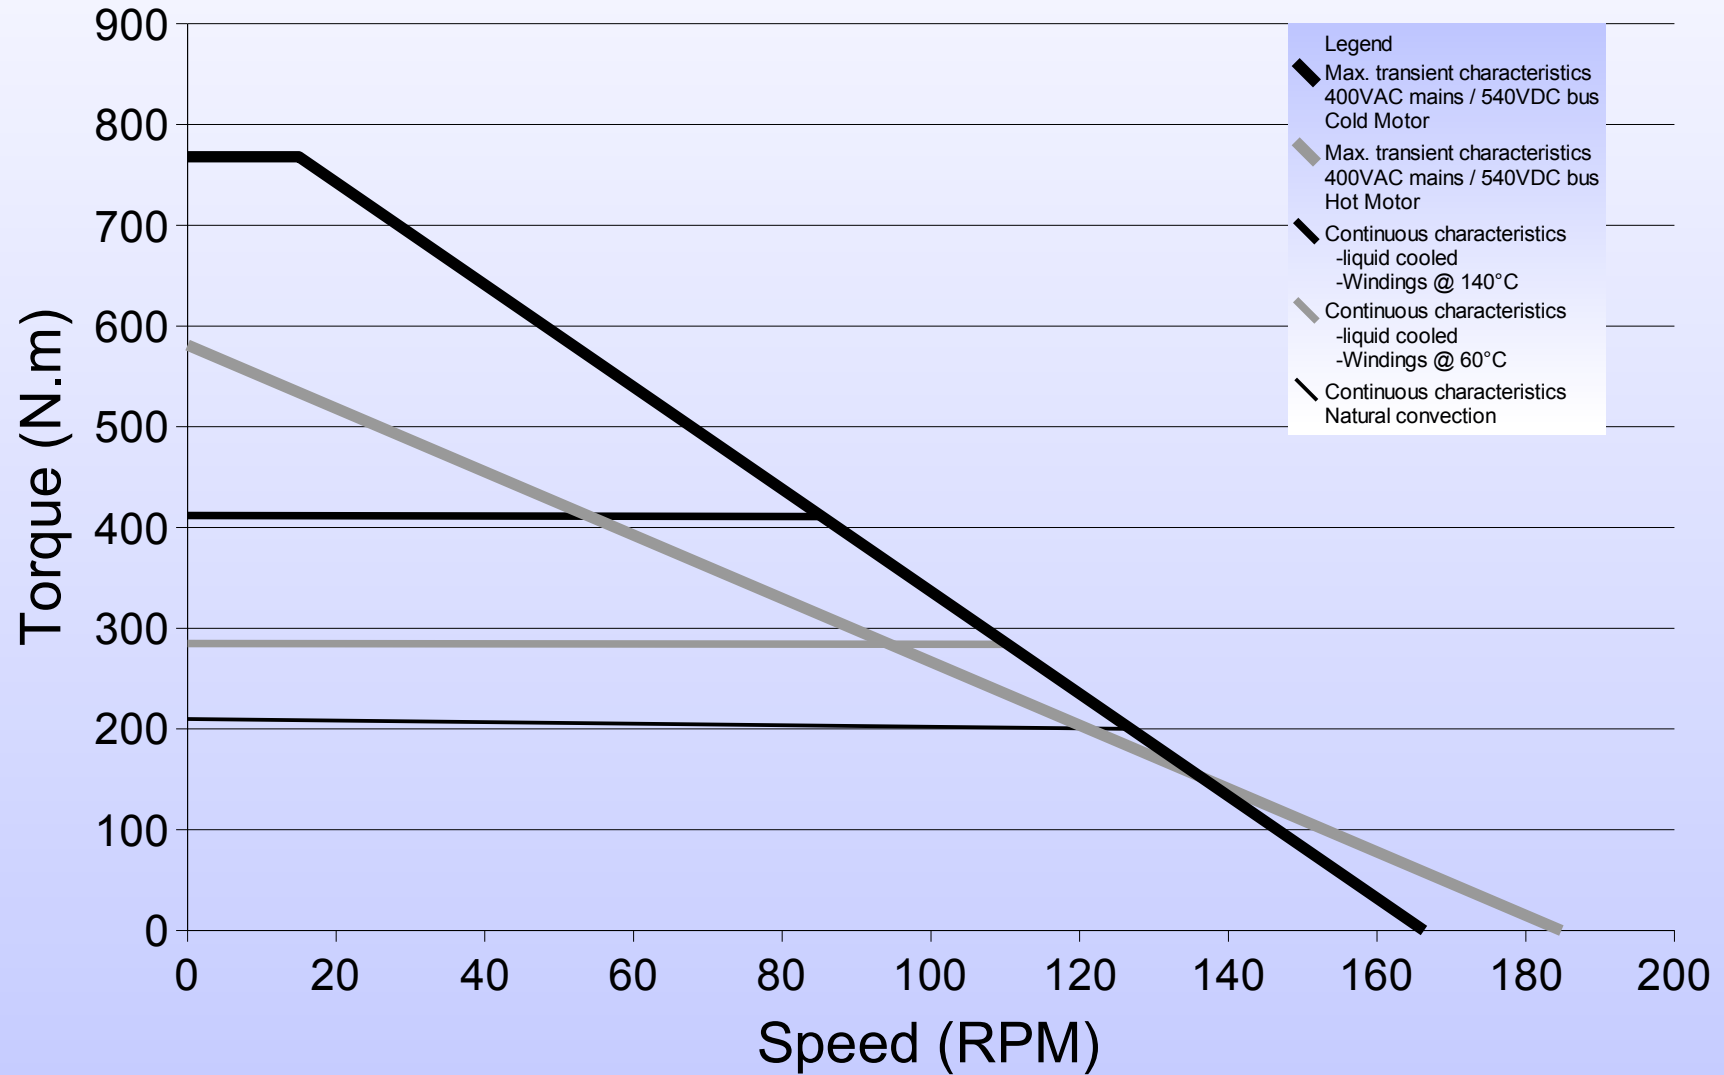

500STK1M 50rpm

Torque vs Speed Characteristics

500STK1M 600rpm

Torque vs Speed Characteristics

500STK2M 50rpm

Torque vs Speed Characteristics

500STK2M 600rpm

Torque vs Speed Characteristics

500STK3M 50rpm

Torque vs Speed Characteristics

500STK3M 600rpm

Torque vs Speed Characteristics

500STK4M 50rpm

Torque vs Speed Characteristics

500STK4M 600rpm

Torque vs Speed Characteristics