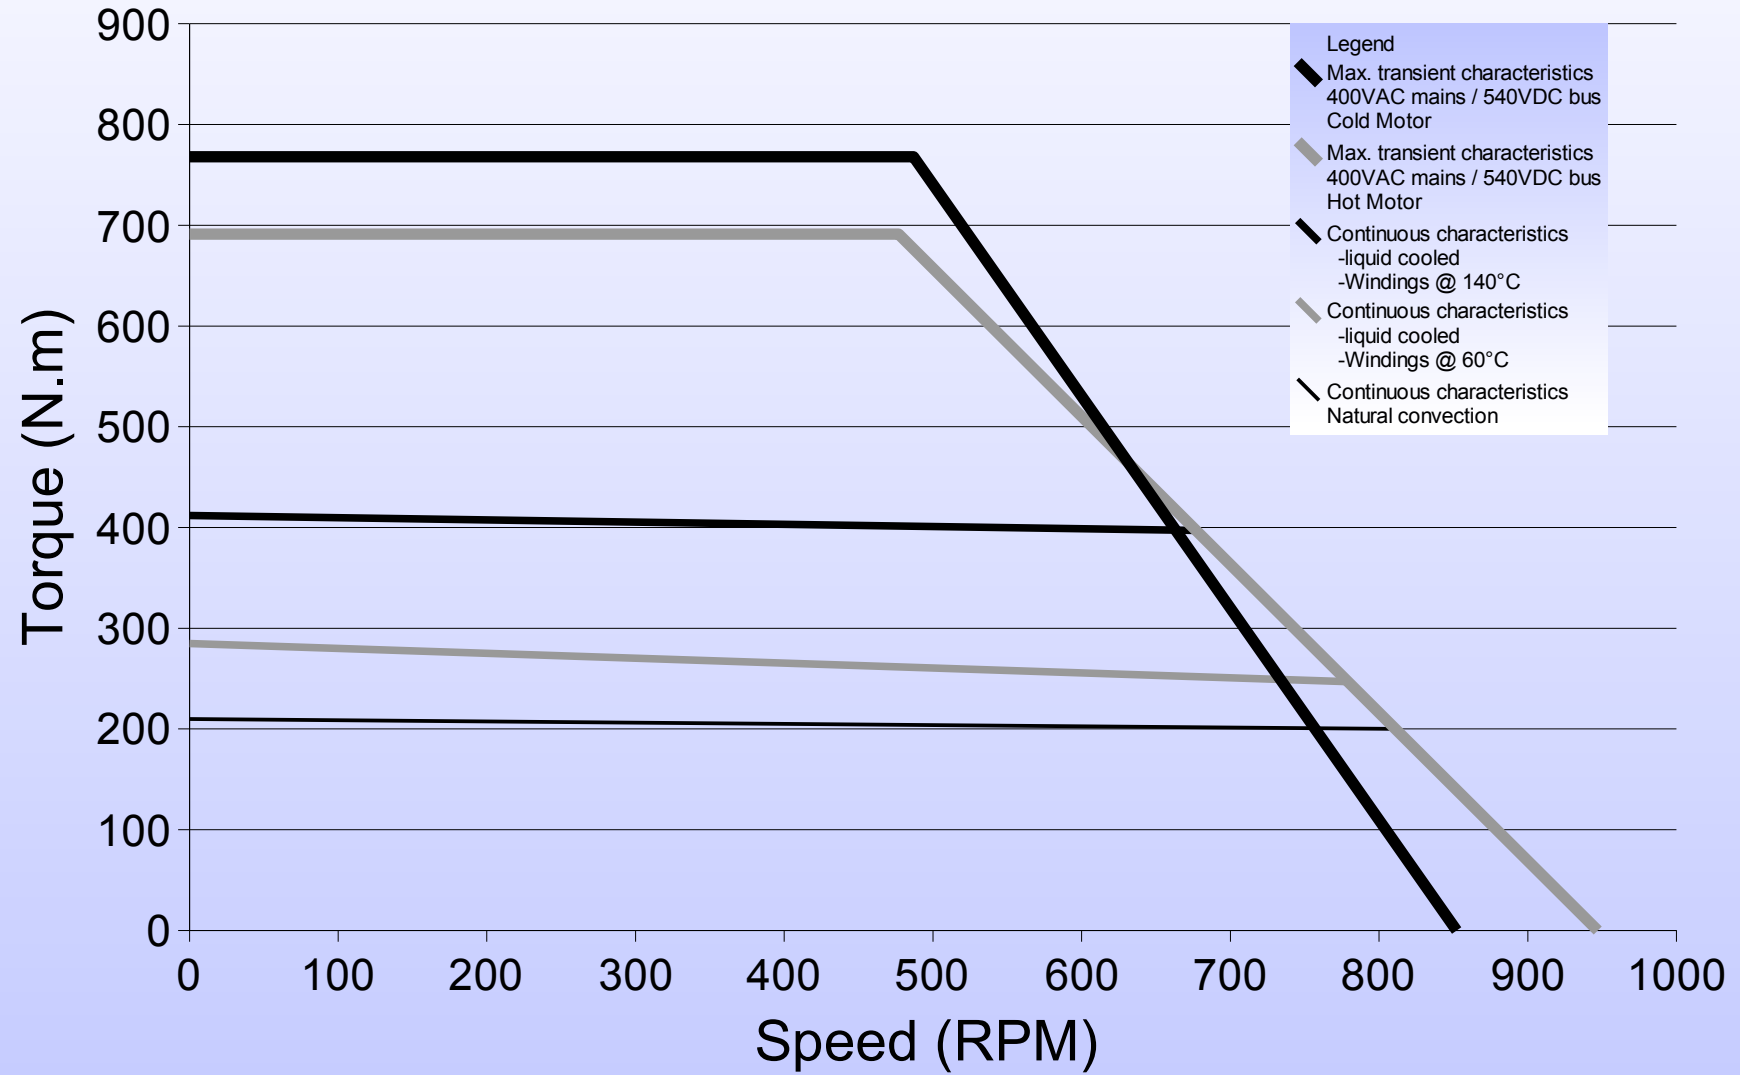

500STK1M 50rpm

Torque vs Speed Characteristics

500STK1M 600rpm

Torque vs Speed Characteristics

500STK2M 50rpm

Torque vs Speed Characteristics

500STK2M 600rpm

Torque vs Speed Characteristics

500STK3M 50rpm

Torque vs Speed Characteristics

500STK3M 600rpm

Torque vs Speed Characteristics

500STK4M 50rpm

Torque vs Speed Characteristics

500STK4M 600rpm

Torque vs Speed Characteristics