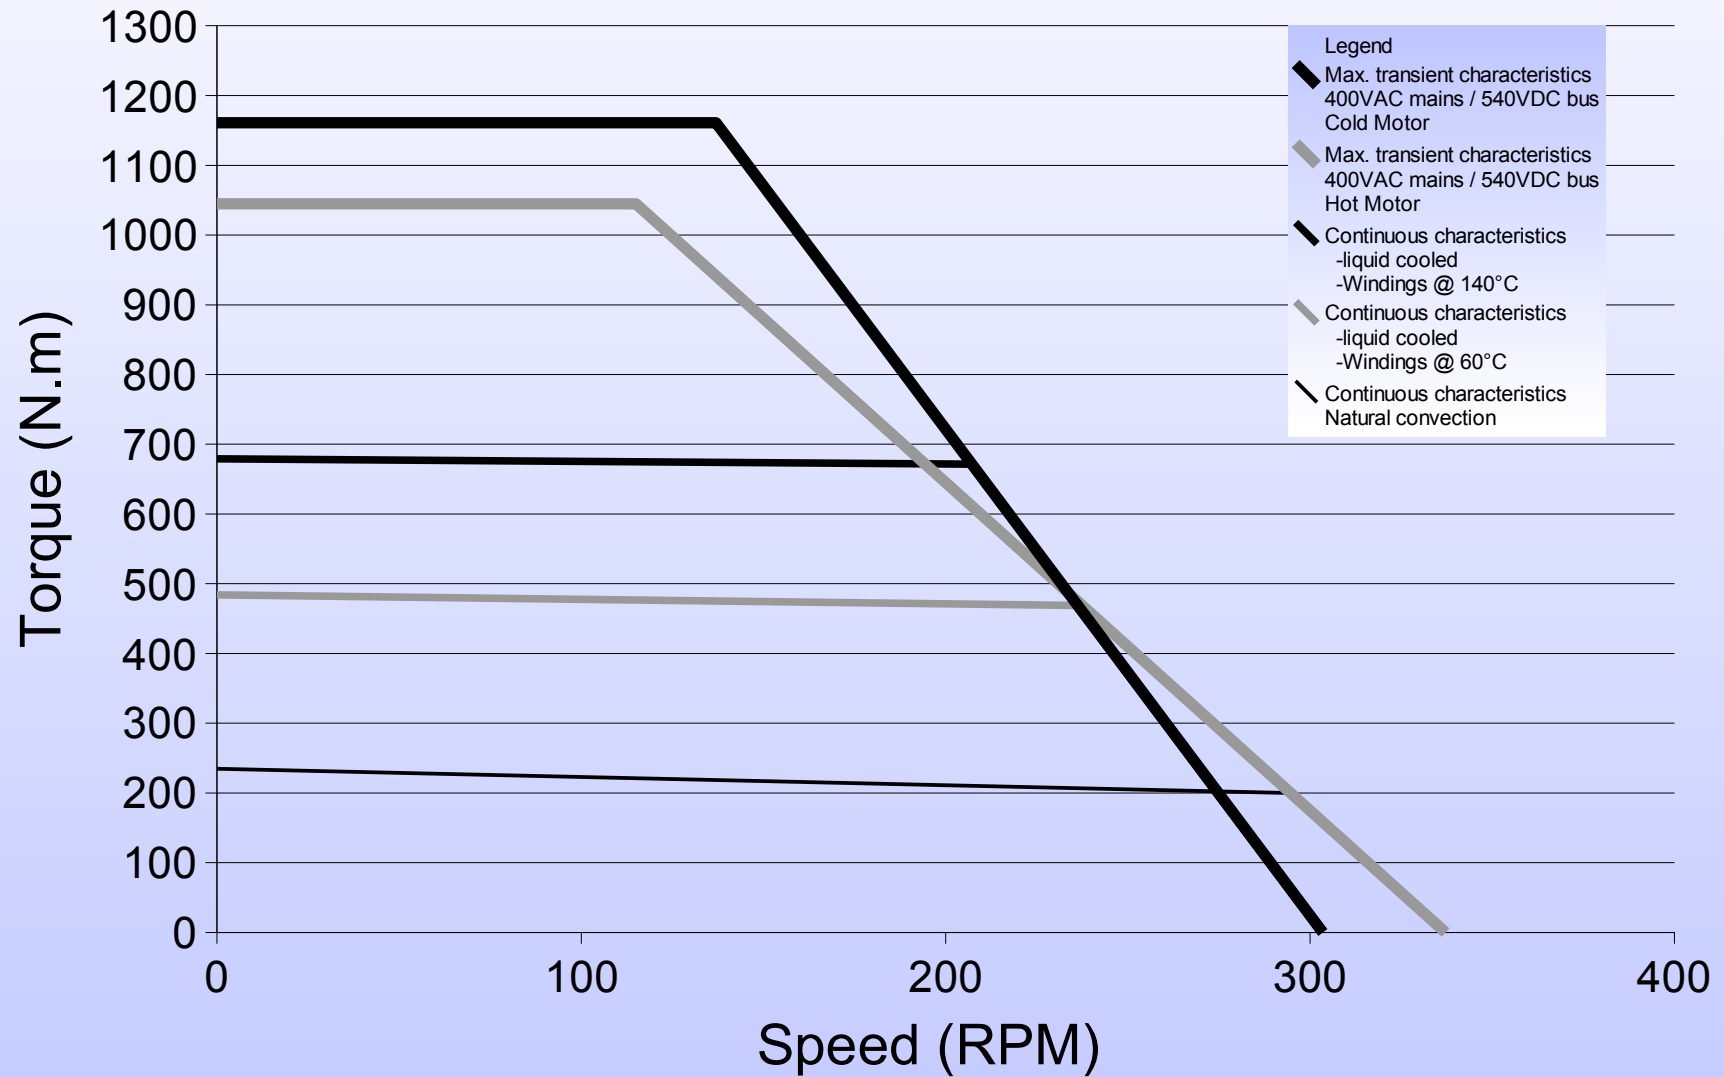

300STK2M 200rpm

Torque vs Speed Characteristics

300STK2M 800rpm

Torque vs Speed Characteristics

300STK4M 200rpm

Torque vs Speed Characteristics

300STK4M 800rpm

Torque vs Speed Characteristics

300STK6M 200rpm

Torque vs Speed Characteristics

300STK6M 800rpm

Torque vs Speed Characteristics

300STK8M 200rpm

Torque vs Speed Characteristics

300STK8M 800rpm

Torque vs Speed Characteristics