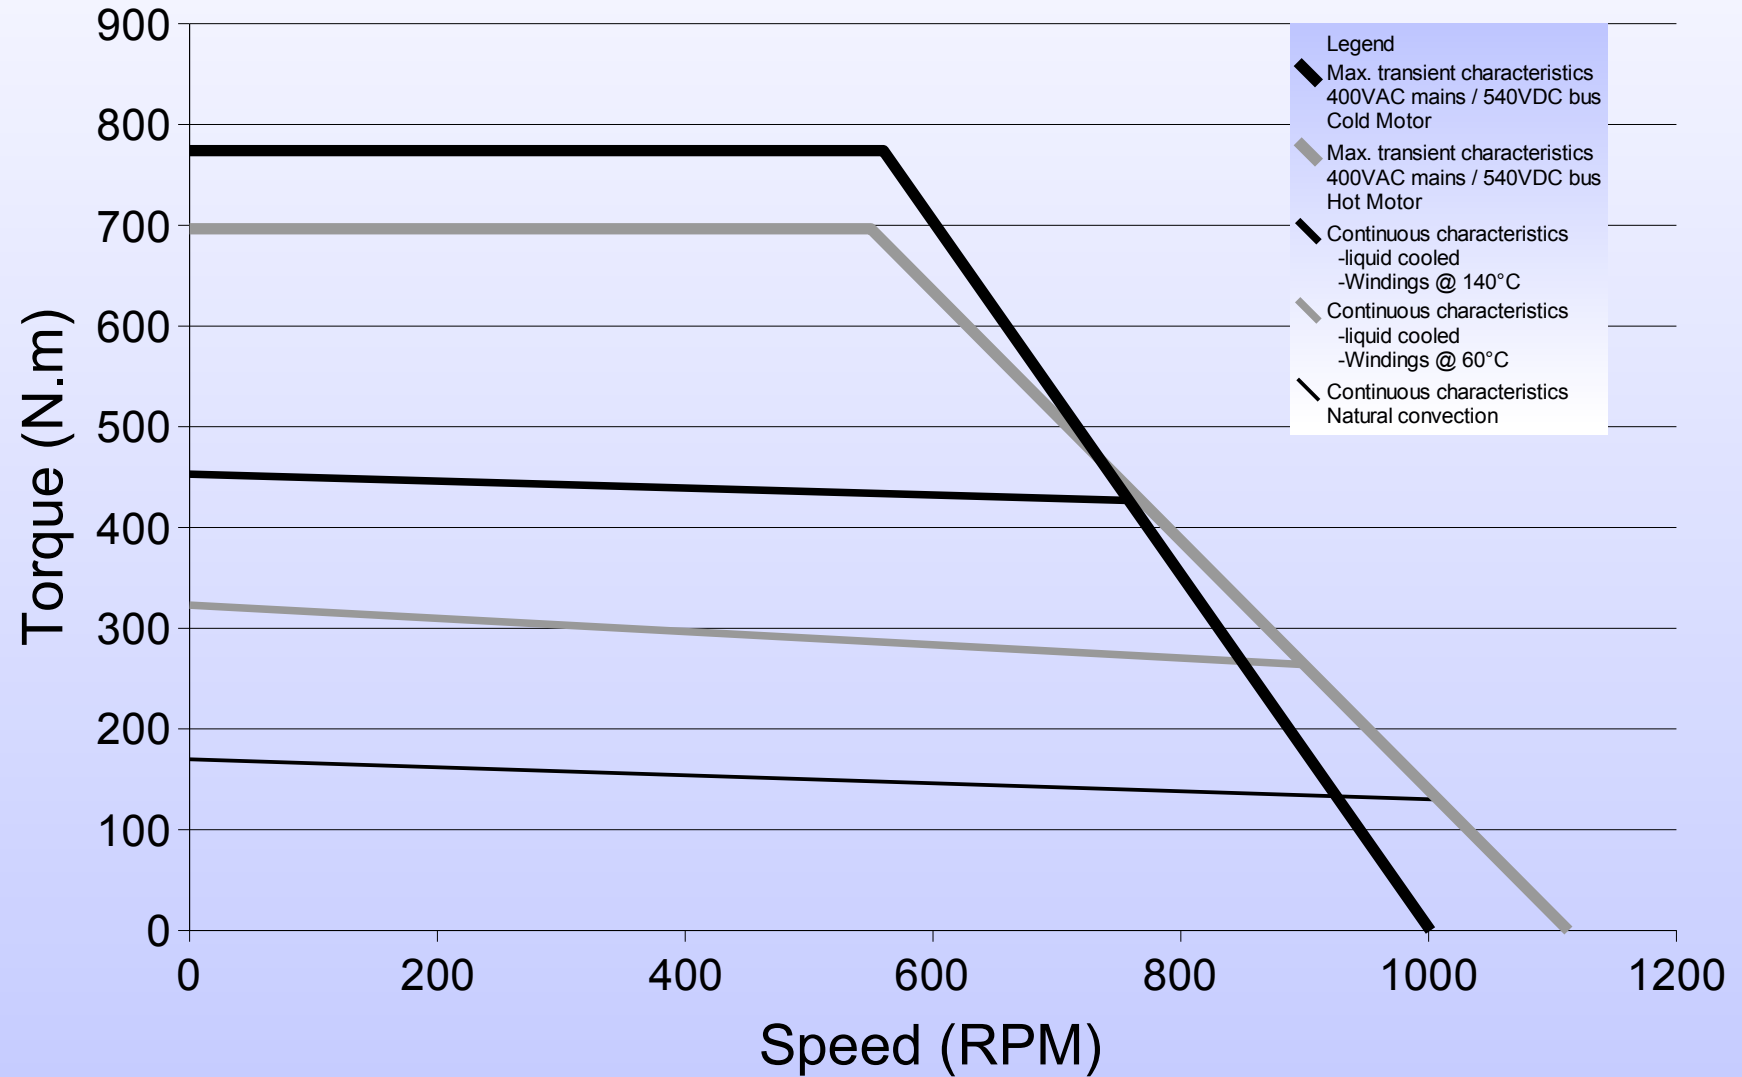

300STK2M 200rpm

Torque vs Speed Characteristics

300STK2M 800rpm

Torque vs Speed Characteristics

300STK4M 200rpm

Torque vs Speed Characteristics

300STK4M 800rpm

Torque vs Speed Characteristics

300STK6M 200rpm

Torque vs Speed Characteristics

300STK6M 800rpm

Torque vs Speed Characteristics

300STK8M 200rpm

Torque vs Speed Characteristics

300STK8M 800rpm

Torque vs Speed Characteristics