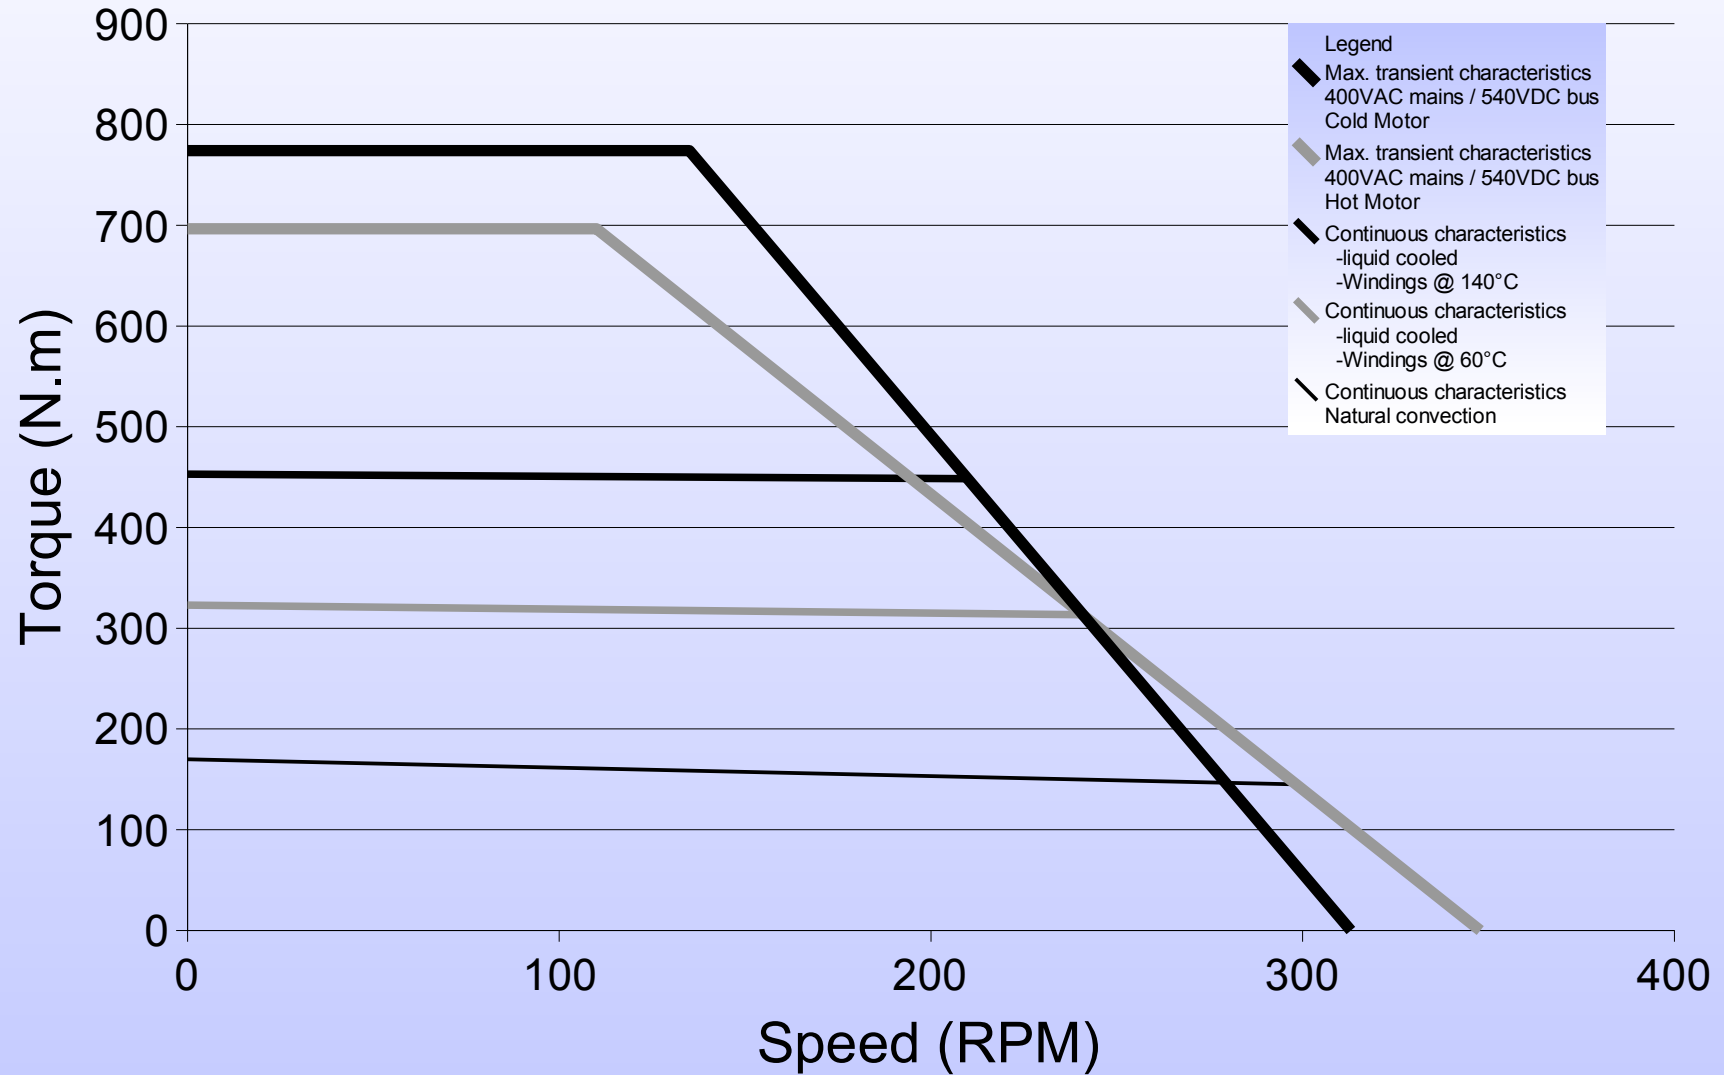

300STK2M 200rpm

Torque vs Speed Characteristics

300STK2M 800rpm

Torque vs Speed Characteristics

300STK4M 200rpm

Torque vs Speed Characteristics

300STK4M 800rpm

Torque vs Speed Characteristics

300STK6M 200rpm

Torque vs Speed Characteristics

300STK6M 800rpm

Torque vs Speed Characteristics

300STK8M 200rpm

Torque vs Speed Characteristics

300STK8M 800rpm

Torque vs Speed Characteristics