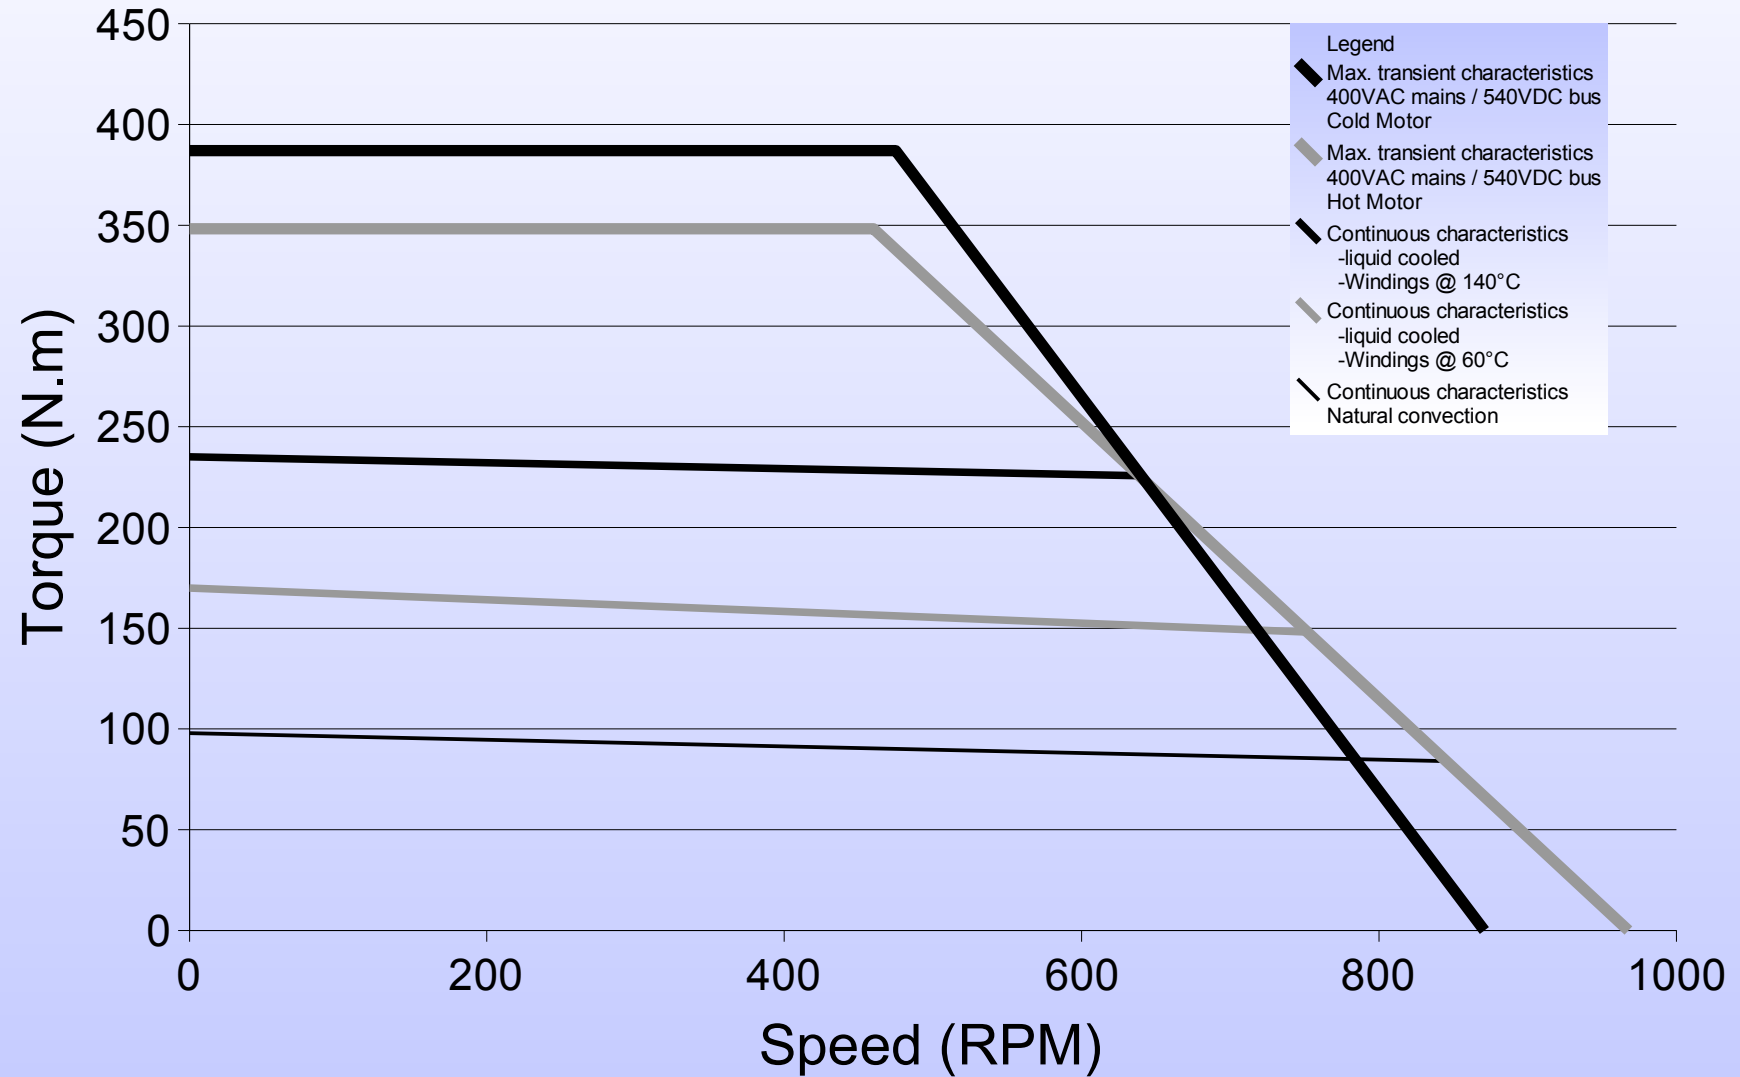

300STK2M 200rpm

Torque vs Speed Characteristics

300STK2M 800rpm

Torque vs Speed Characteristics

300STK4M 200rpm

Torque vs Speed Characteristics

300STK4M 800rpm

Torque vs Speed Characteristics

300STK6M 200rpm

Torque vs Speed Characteristics

300STK6M 800rpm

Torque vs Speed Characteristics

300STK8M 200rpm

Torque vs Speed Characteristics

300STK8M 800rpm

Torque vs Speed Characteristics