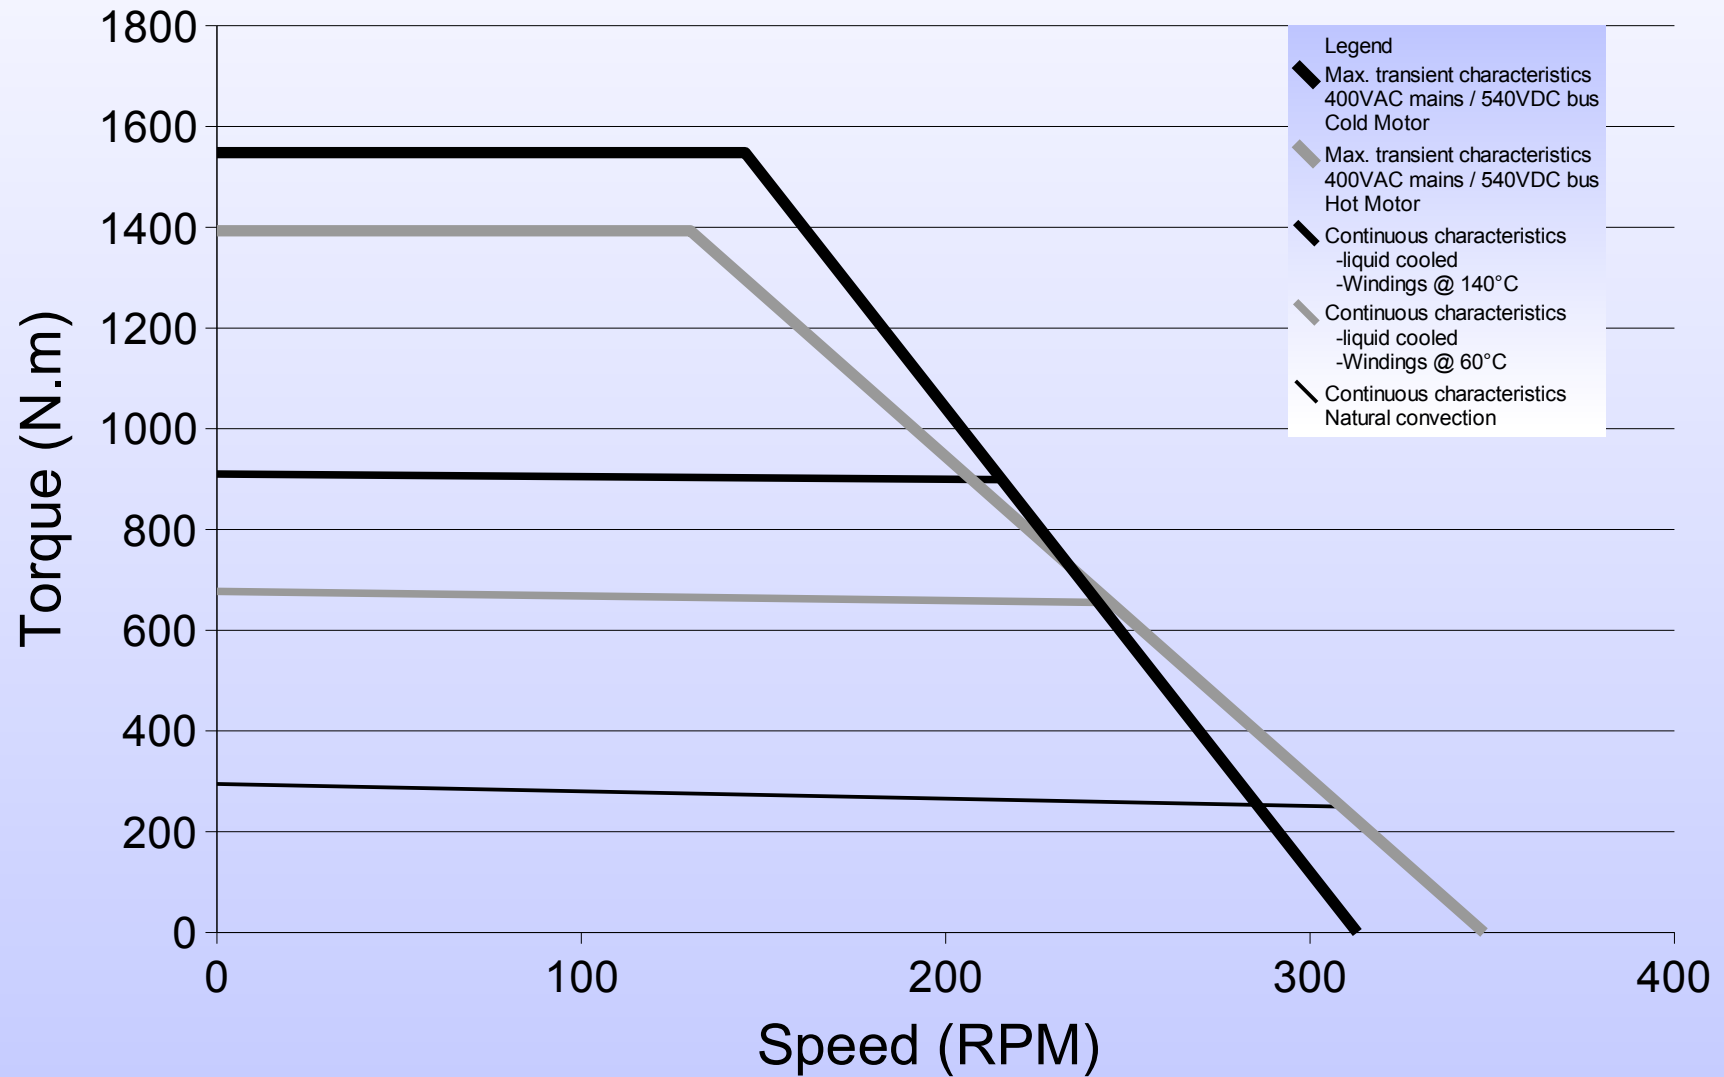

300STK6M 200rpm

Torque vs Speed Characteristics

300STK6M 800rpm

Torque vs Speed Characteristics

300STK8M 200rpm

Torque vs Speed Characteristics

300STK8M 800rpm

Torque vs Speed Characteristics