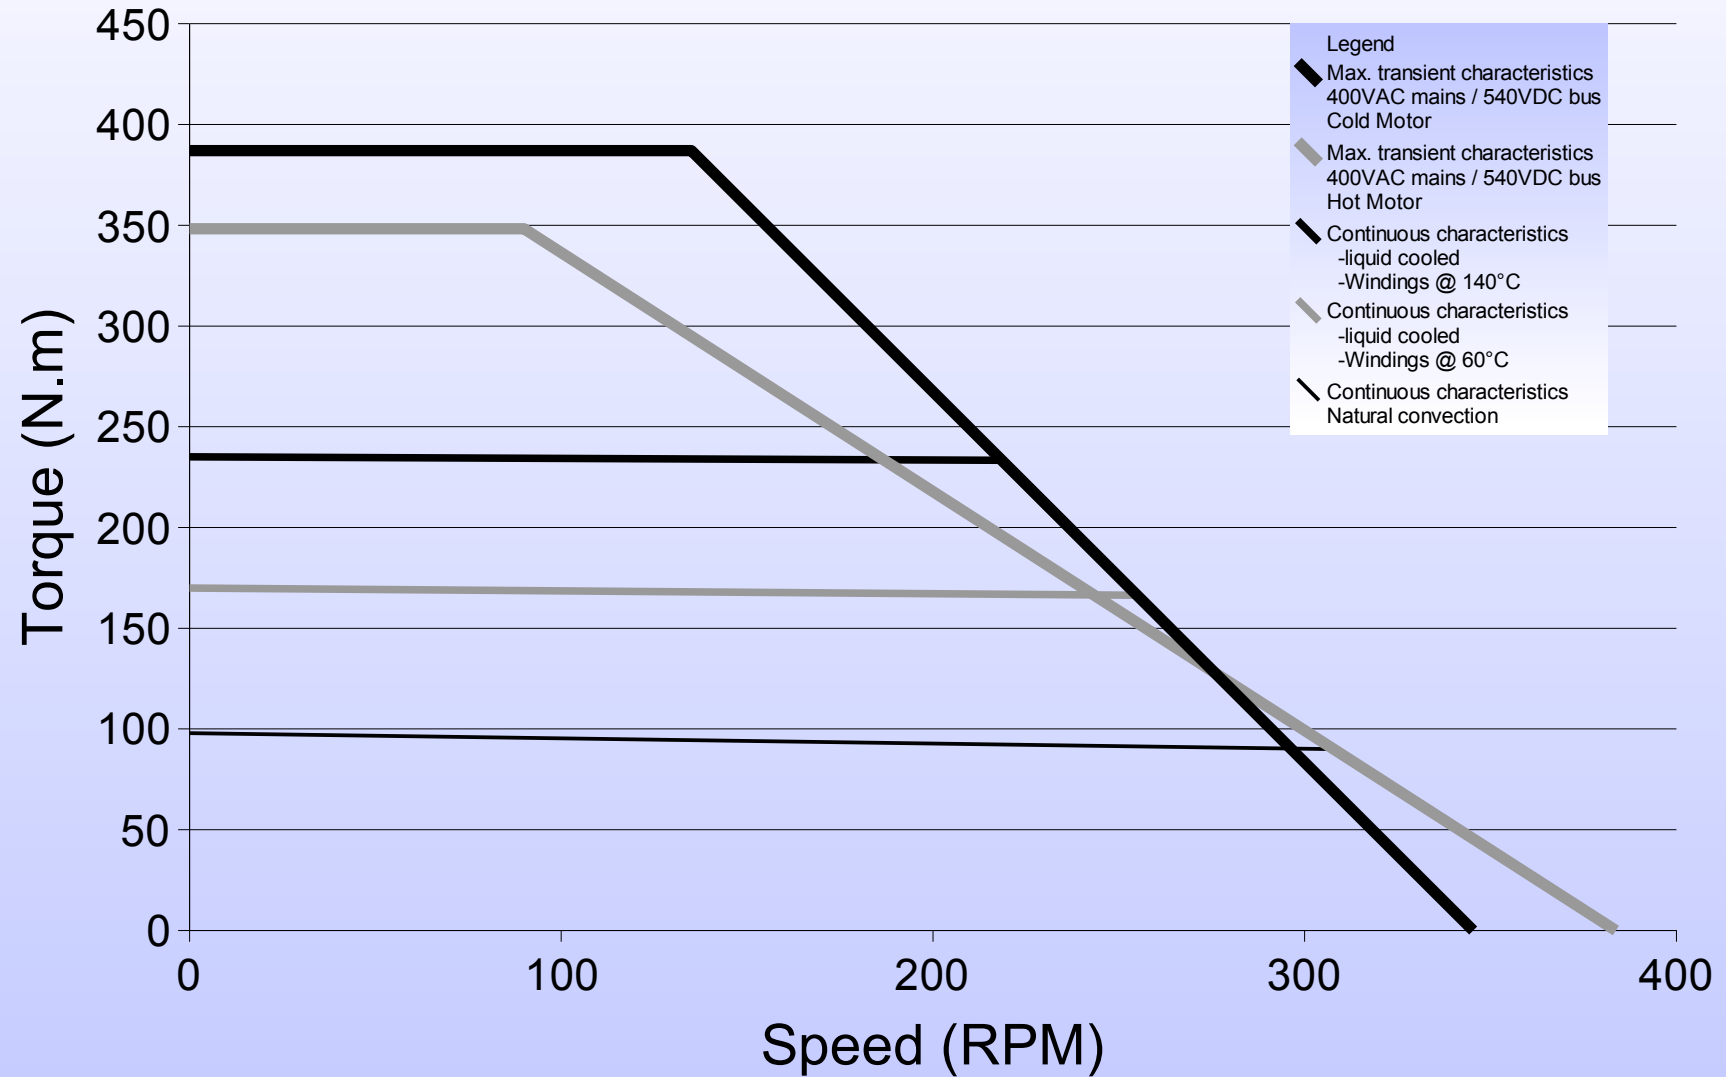

300STK2M 200rpm

Torque vs Speed Characteristics

300STK2M 800rpm

Torque vs Speed Characteristics

300STK4M 200rpm

Torque vs Speed Characteristics

300STK4M 800rpm

Torque vs Speed Characteristics

300STK6M 200rpm

Torque vs Speed Characteristics

300STK6M 800rpm

Torque vs Speed Characteristics

300STK8M 200rpm

Torque vs Speed Characteristics

300STK8M 800rpm

Torque vs Speed Characteristics