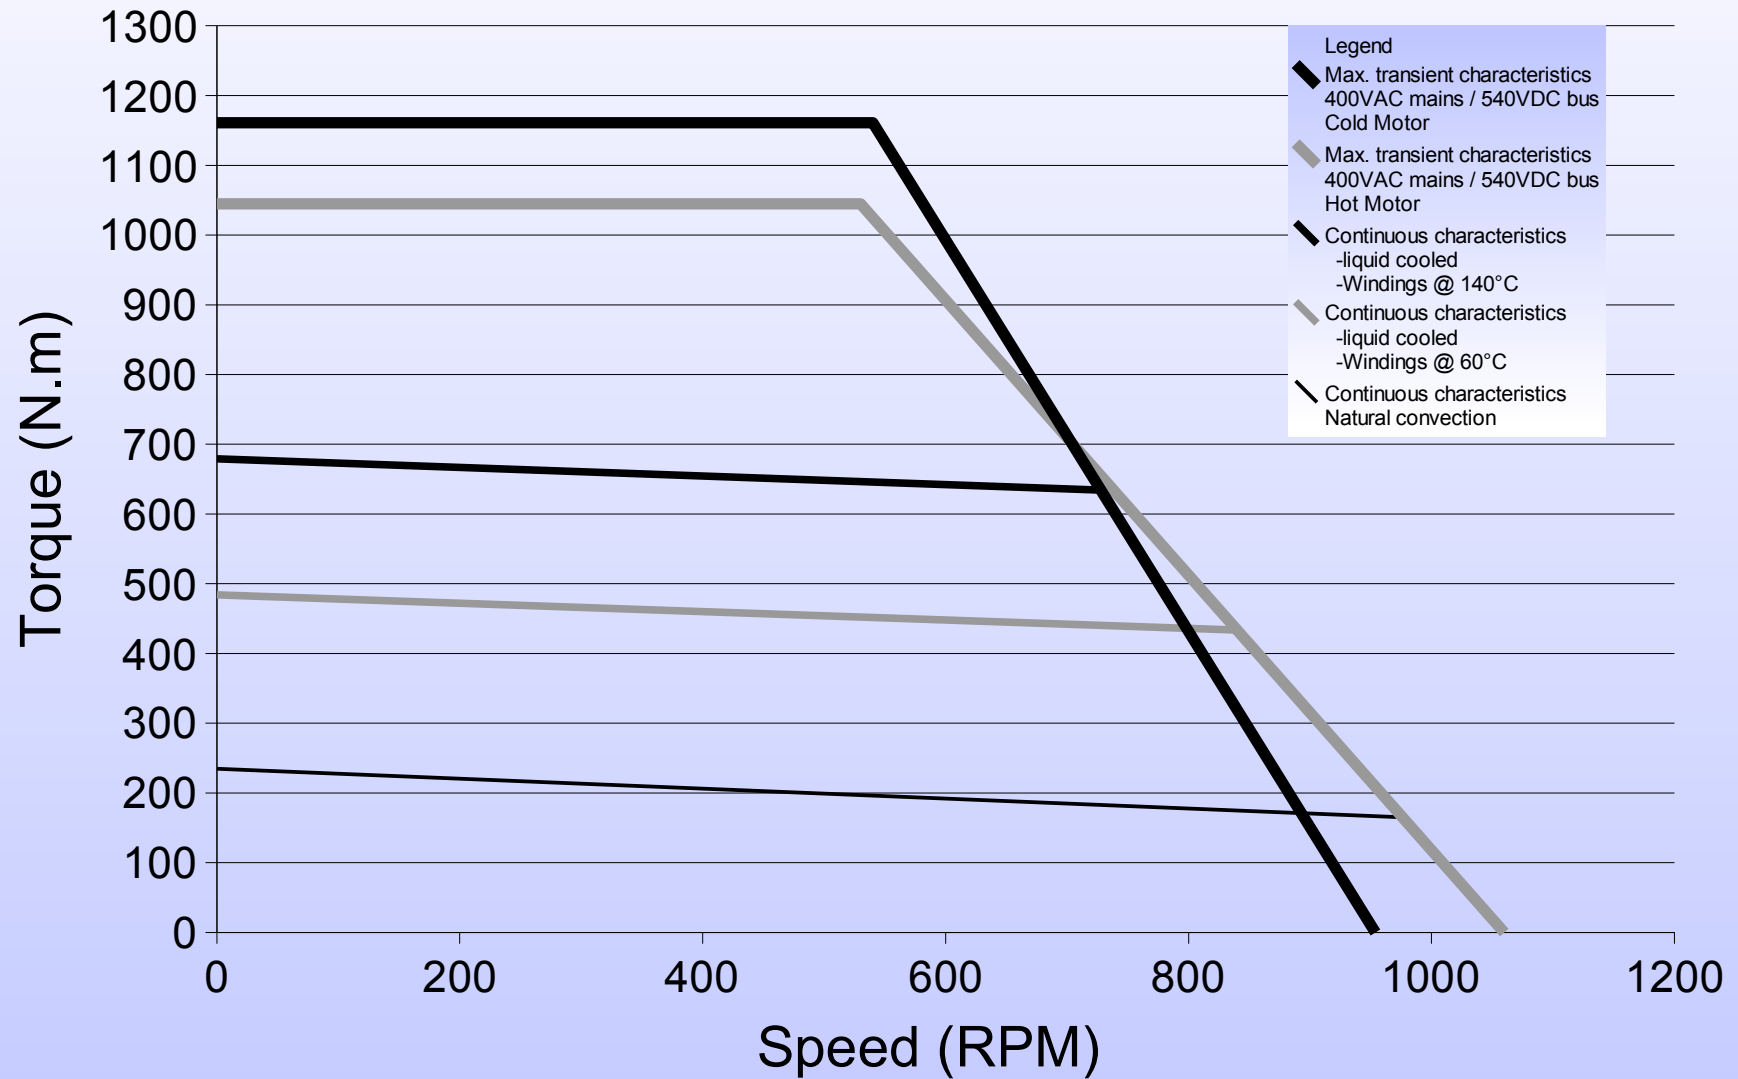

300STK2M 200rpm

Torque vs Speed Characteristics

300STK2M 800rpm

Torque vs Speed Characteristics

300STK4M 200rpm

Torque vs Speed Characteristics

300STK4M 800rpm

Torque vs Speed Characteristics

300STK6M 200rpm

Torque vs Speed Characteristics

300STK6M 800rpm

Torque vs Speed Characteristics

300STK8M 200rpm

Torque vs Speed Characteristics

300STK8M 800rpm

Torque vs Speed Characteristics