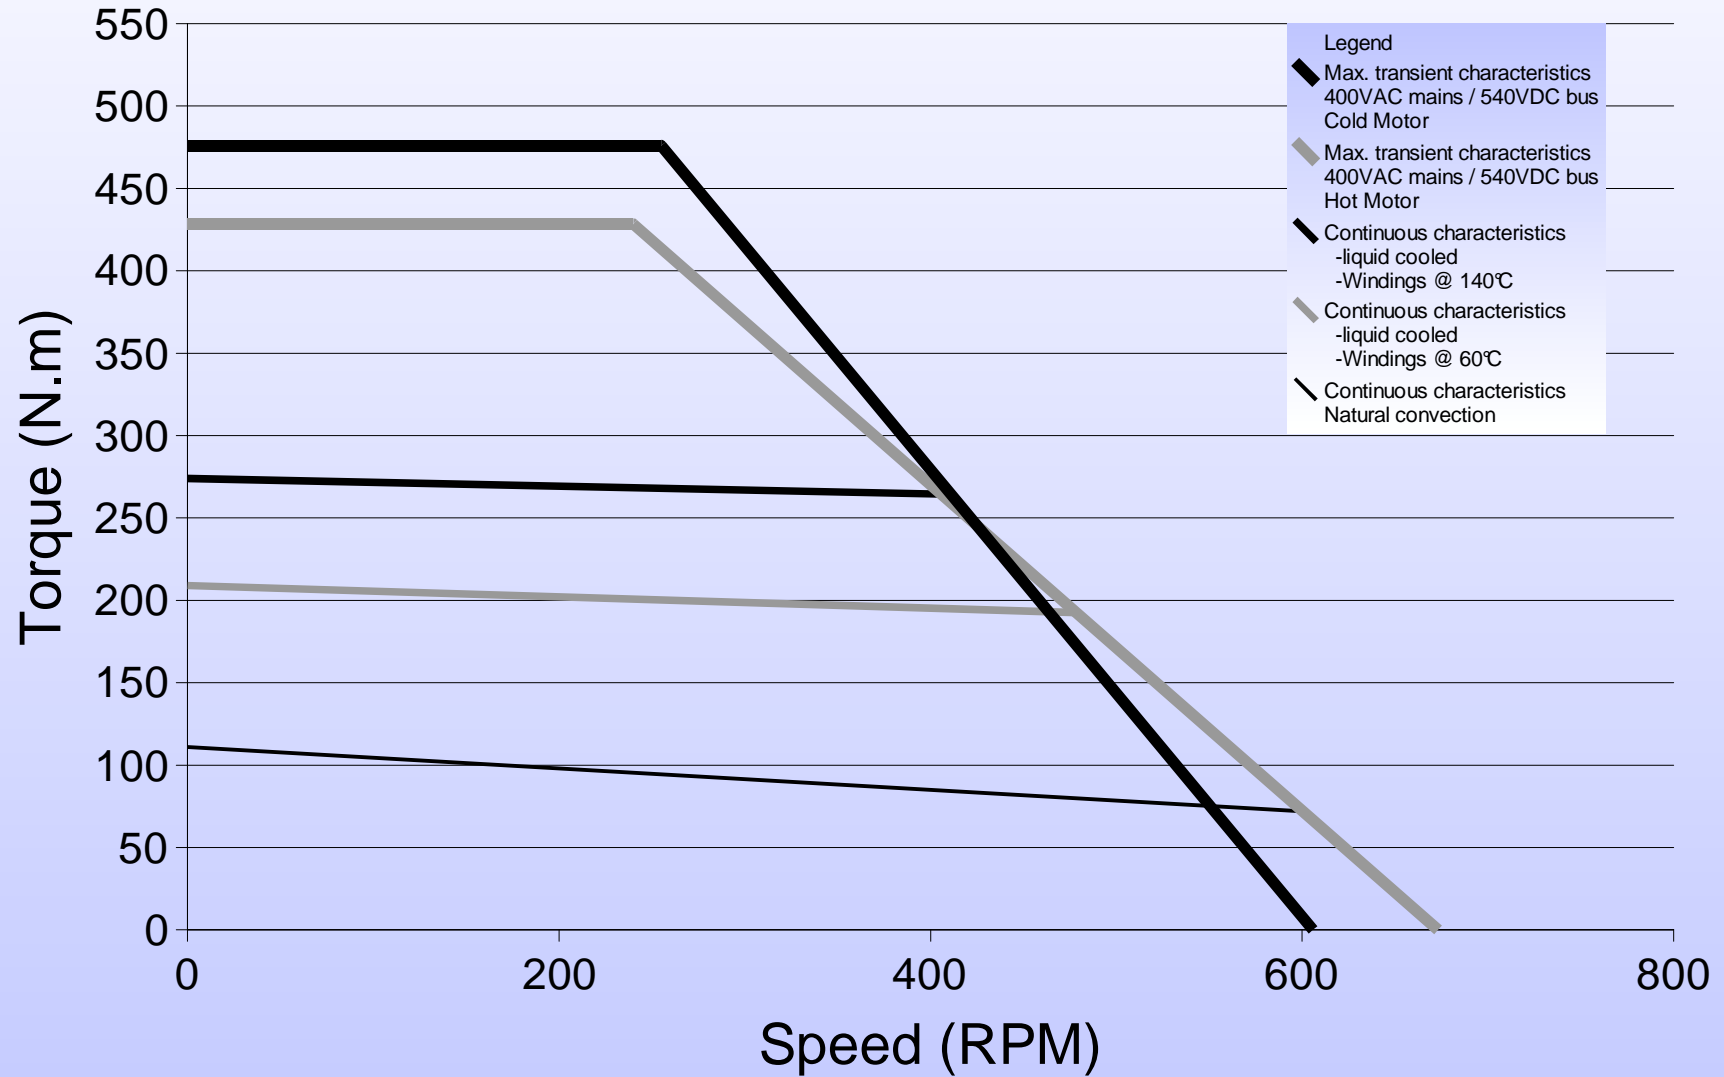

190STK2M 500rpm Torque vs Speed Characteristics

190STK2M 1500rpm Torque vs Speed Characteristics

190STK4M 500rpm

Torque vs Speed Characteristics

190STK4M 1500rpm Torque vs Speed Characteristics

190STK6M 500rpm

Torque vs Speed Characteristics

190STK6M 1000rpm

Torque vs Speed Characteristics

190STK8M 500rpm

Torque vs Speed Characteristics

190STK8M 1000rpm

Torque vs Speed Characteristics