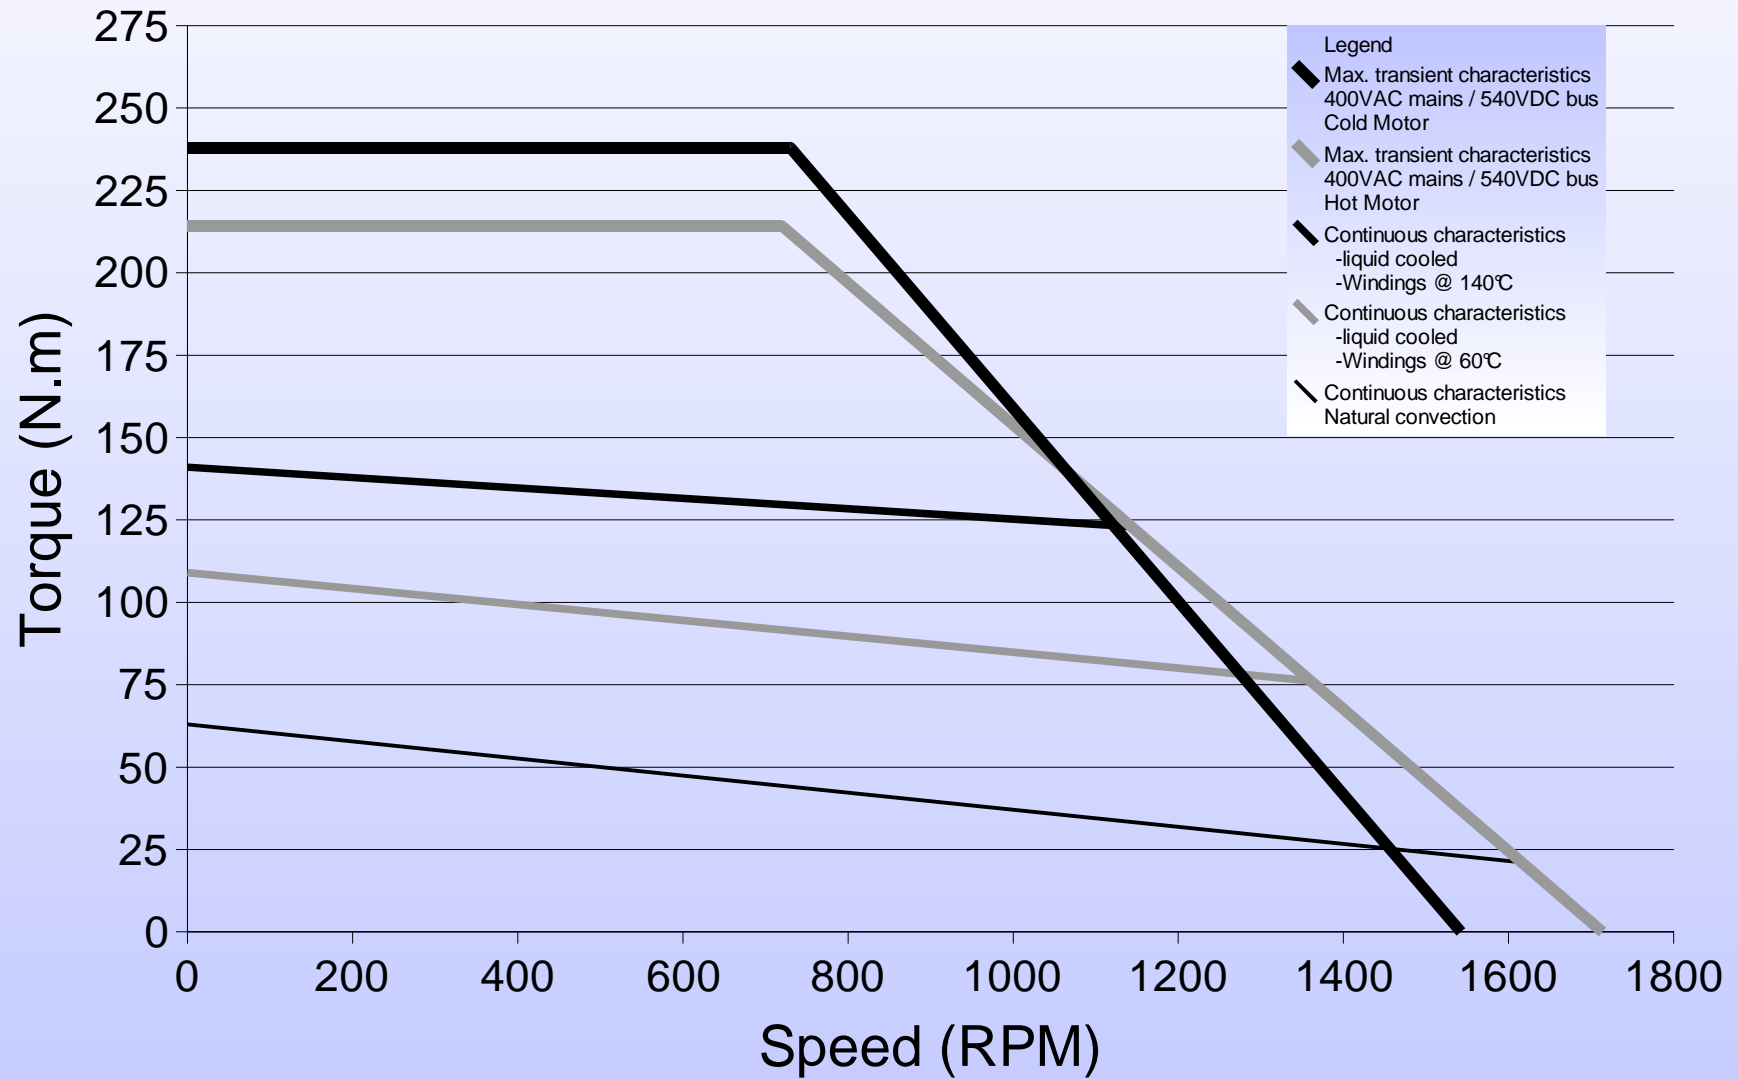

190STK2M 500rpm Torque vs Speed Characteristics

190STK2M 1500rpm Torque vs Speed Characteristics

190STK4M 500rpm

Torque vs Speed Characteristics

190STK4M 1500rpm Torque vs Speed Characteristics

190STK6M 500rpm

Torque vs Speed Characteristics

190STK6M 1000rpm

Torque vs Speed Characteristics

190STK8M 500rpm

Torque vs Speed Characteristics

190STK8M 1000rpm

Torque vs Speed Characteristics