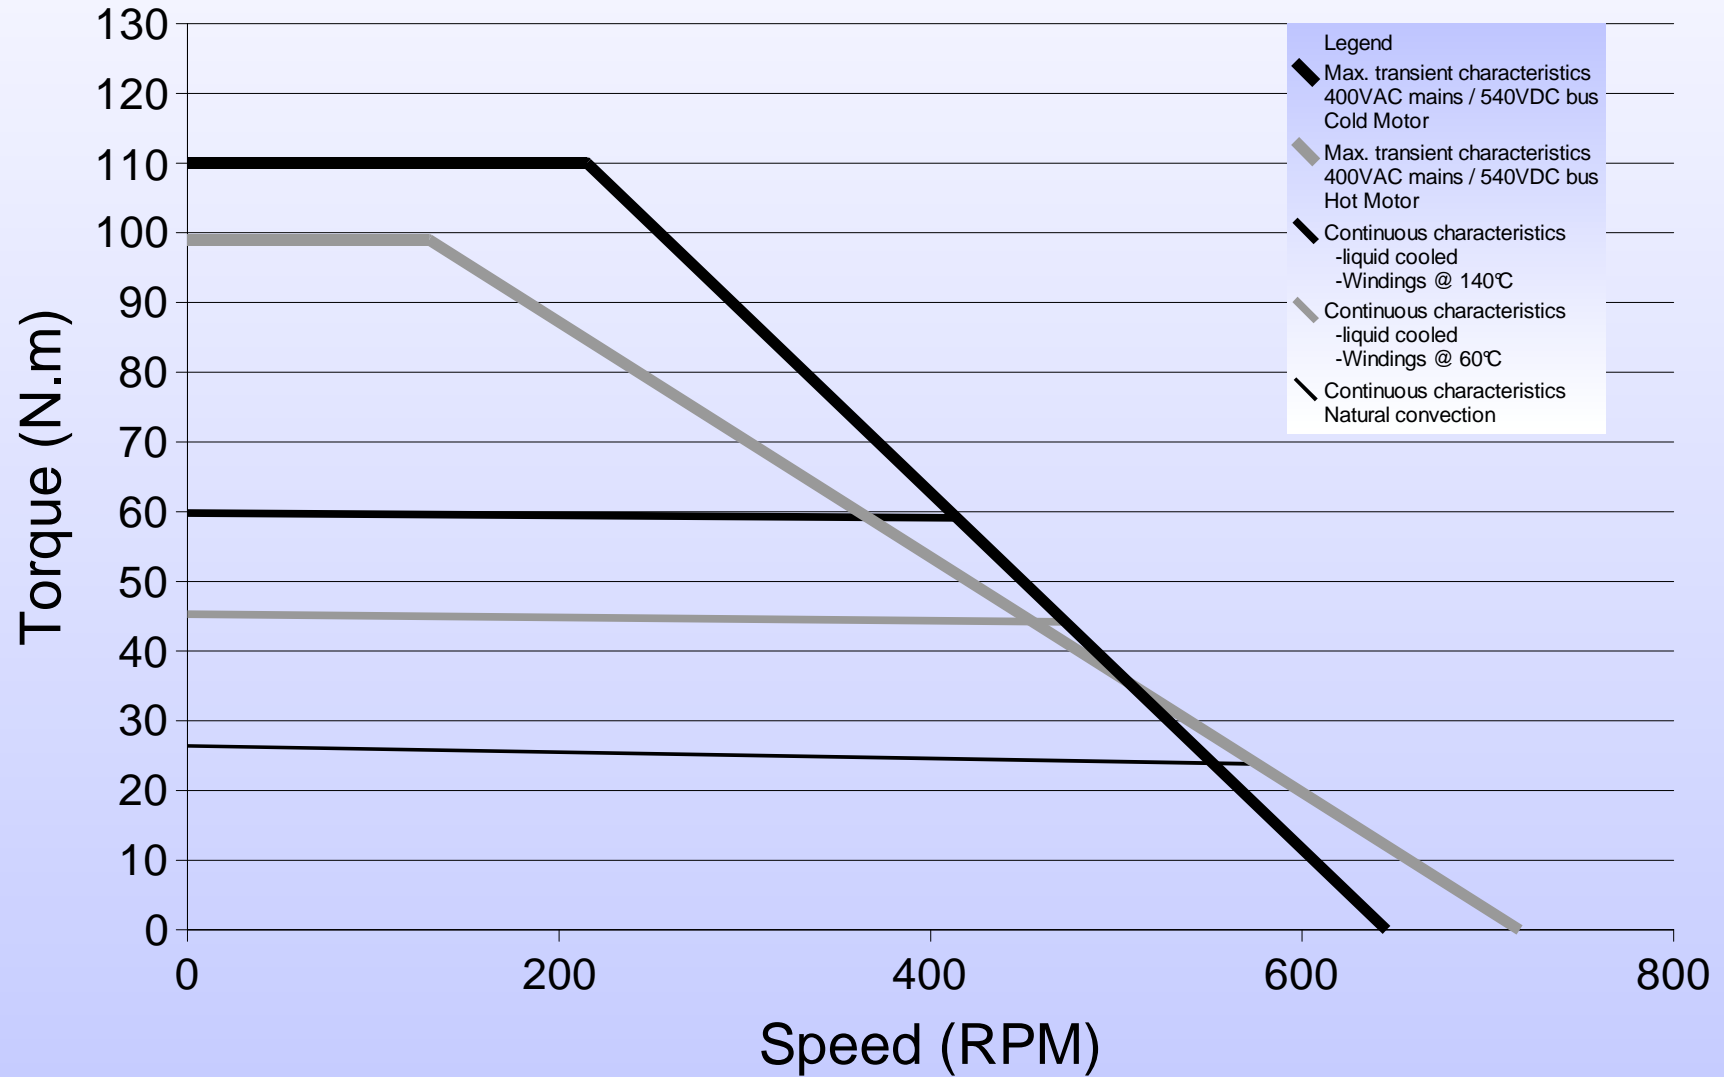

190STK2M 500rpm Torque vs Speed Characteristics

190STK2M 1500rpm Torque vs Speed Characteristics

190STK4M 500rpm

Torque vs Speed Characteristics

190STK4M 1500rpm Torque vs Speed Characteristics

190STK6M 500rpm

Torque vs Speed Characteristics

190STK6M 1000rpm

Torque vs Speed Characteristics

190STK8M 500rpm

Torque vs Speed Characteristics

190STK8M 1000rpm

Torque vs Speed Characteristics