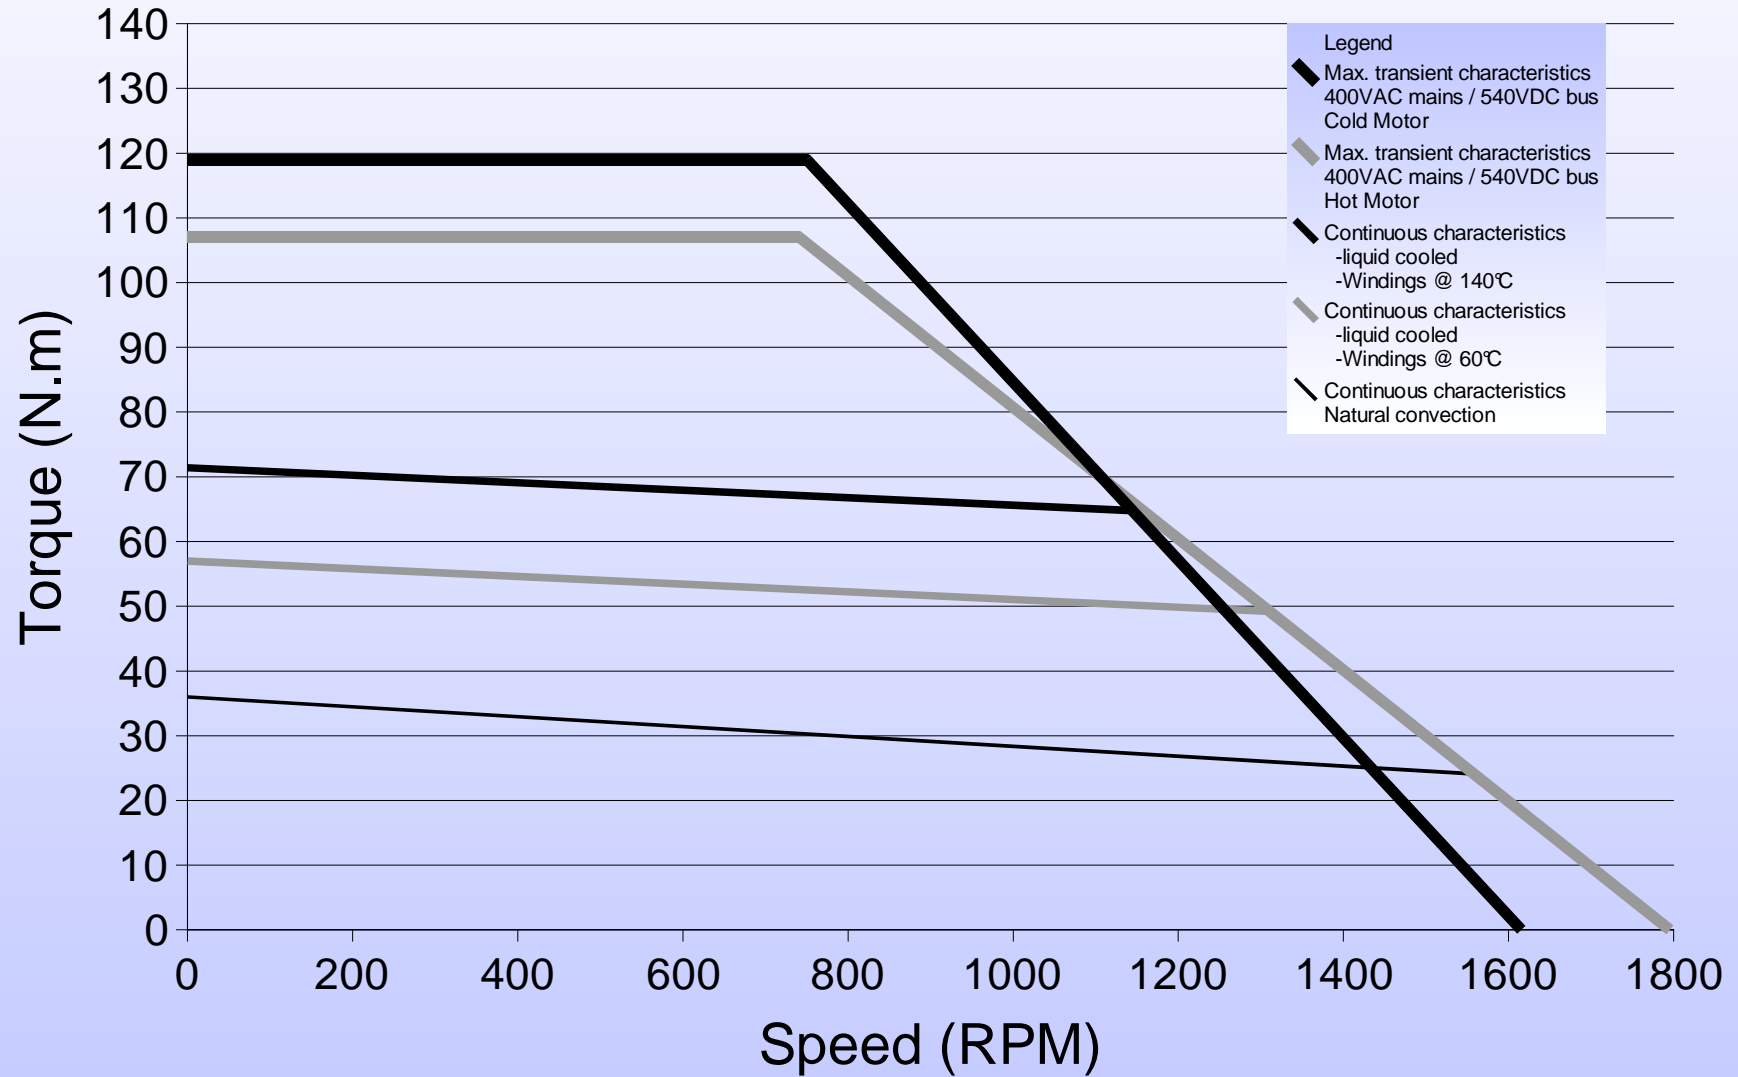

190STK2M 500rpm Torque vs Speed Characteristics

190STK2M 1500rpm Torque vs Speed Characteristics

190STK4M 500rpm

Torque vs Speed Characteristics

190STK4M 1500rpm Torque vs Speed Characteristics

190STK6M 500rpm

Torque vs Speed Characteristics

190STK6M 1000rpm

Torque vs Speed Characteristics

190STK8M 500rpm

Torque vs Speed Characteristics

190STK8M 1000rpm

Torque vs Speed Characteristics