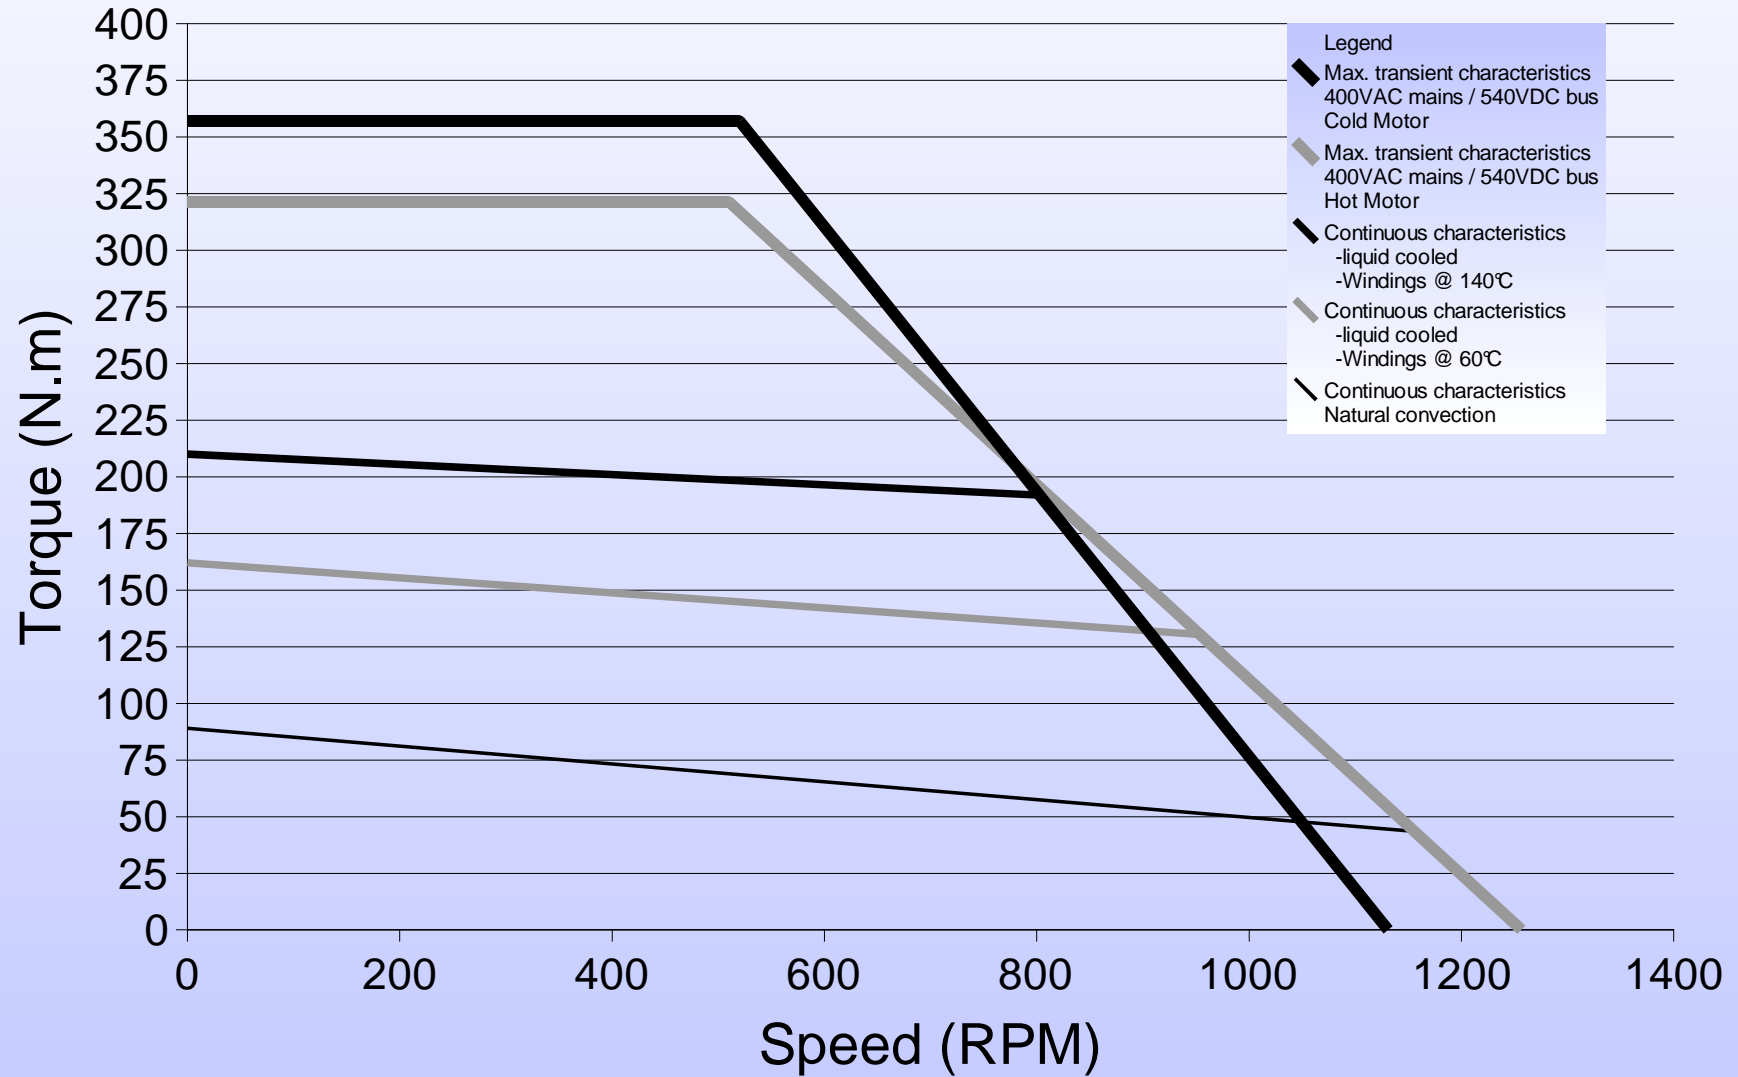

190STK2M 500rpm Torque vs Speed Characteristics

190STK2M 1500rpm Torque vs Speed Characteristics

190STK4M 500rpm

Torque vs Speed Characteristics

190STK4M 1500rpm Torque vs Speed Characteristics

190STK6M 500rpm

Torque vs Speed Characteristics

190STK6M 1000rpm

Torque vs Speed Characteristics

190STK8M 500rpm

Torque vs Speed Characteristics

190STK8M 1000rpm

Torque vs Speed Characteristics