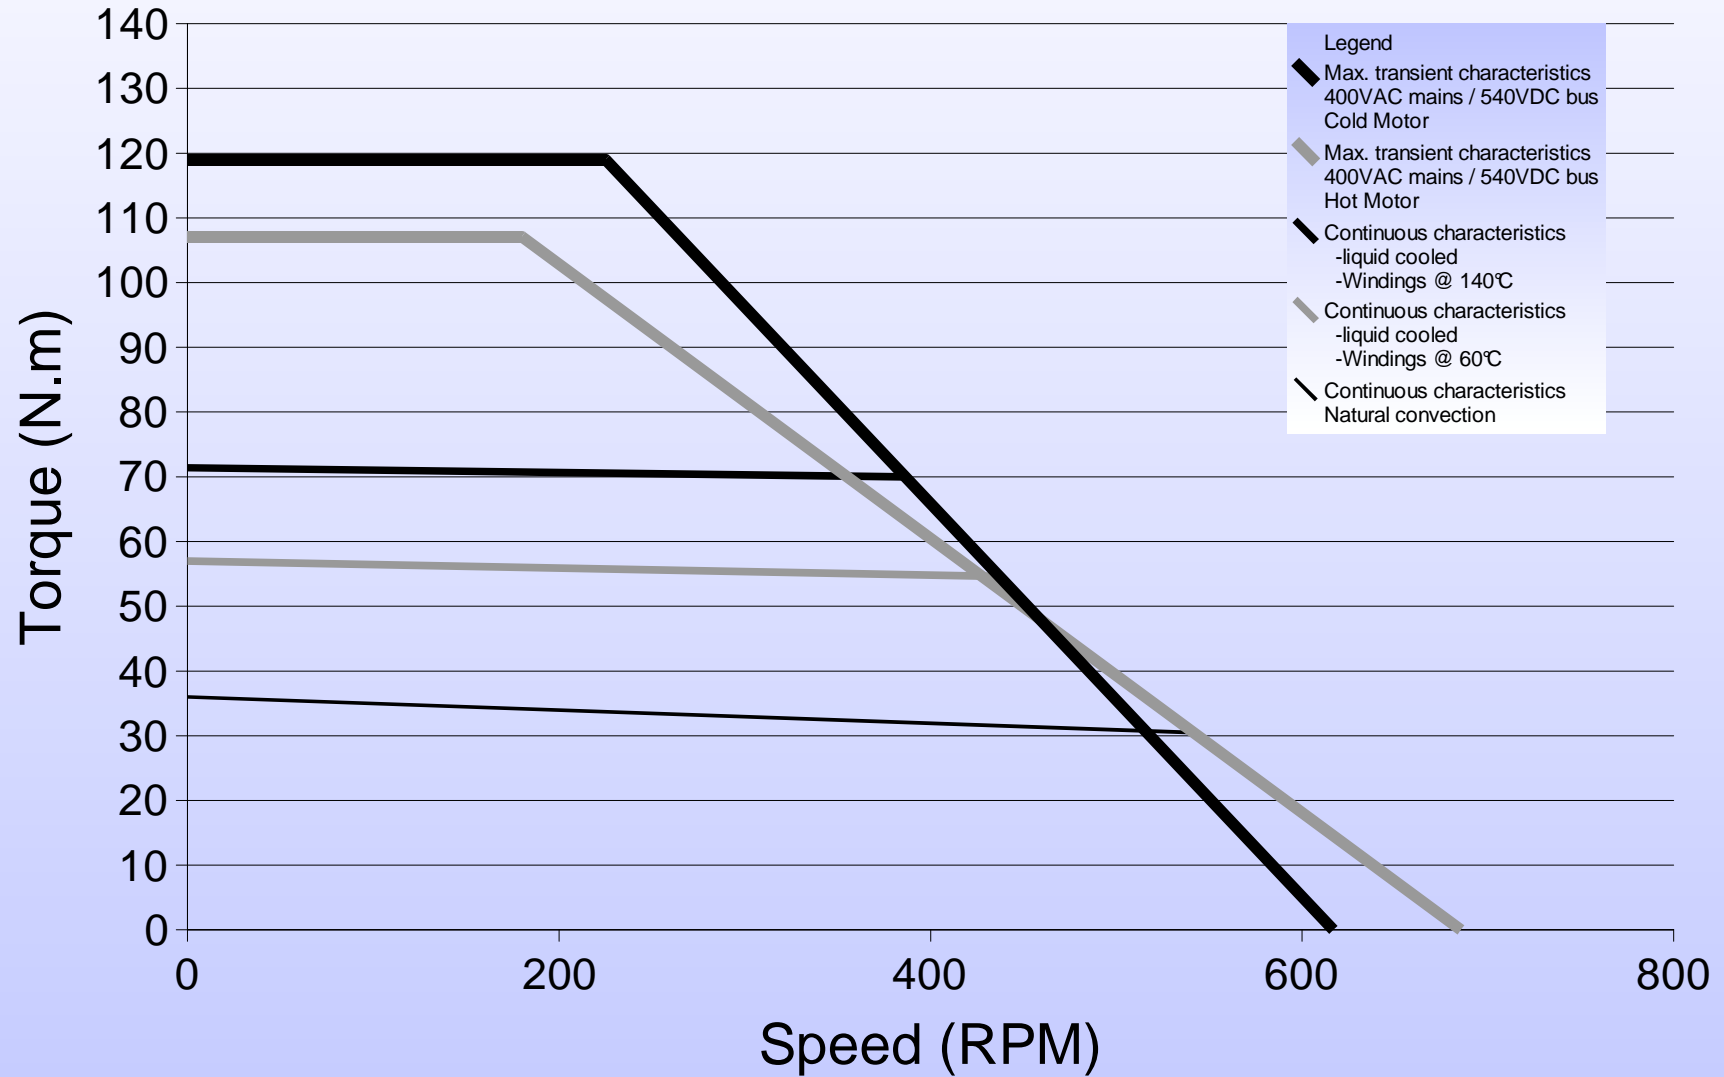

190STK2M 500rpm Torque vs Speed Characteristics

190STK2M 1500rpm Torque vs Speed Characteristics

190STK4M 500rpm

Torque vs Speed Characteristics

190STK4M 1500rpm Torque vs Speed Characteristics

190STK6M 500rpm

Torque vs Speed Characteristics

190STK6M 1000rpm

Torque vs Speed Characteristics

190STK8M 500rpm

Torque vs Speed Characteristics

190STK8M 1000rpm

Torque vs Speed Characteristics