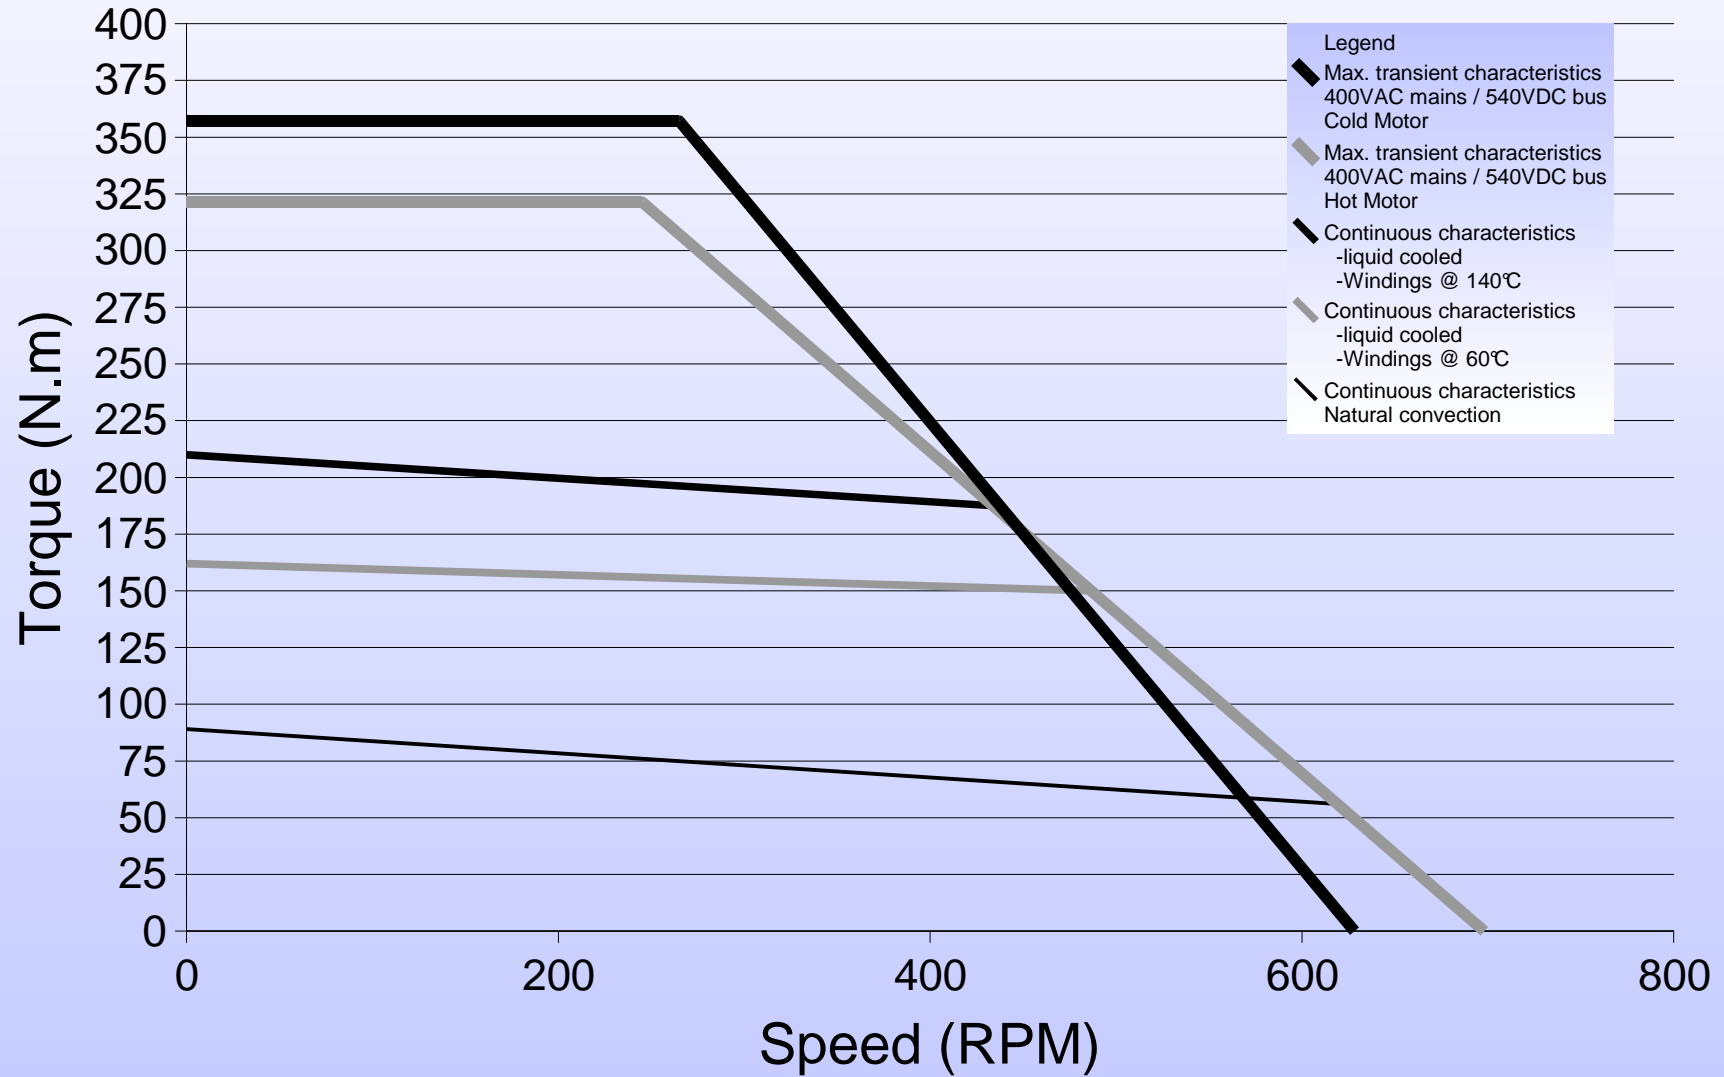

190STK2M 500rpm Torque vs Speed Characteristics

190STK2M 1500rpm Torque vs Speed Characteristics

190STK4M 500rpm

Torque vs Speed Characteristics

190STK4M 1500rpm Torque vs Speed Characteristics

190STK6M 500rpm

Torque vs Speed Characteristics

190STK6M 1000rpm

Torque vs Speed Characteristics

190STK8M 500rpm

Torque vs Speed Characteristics

190STK8M 1000rpm

Torque vs Speed Characteristics