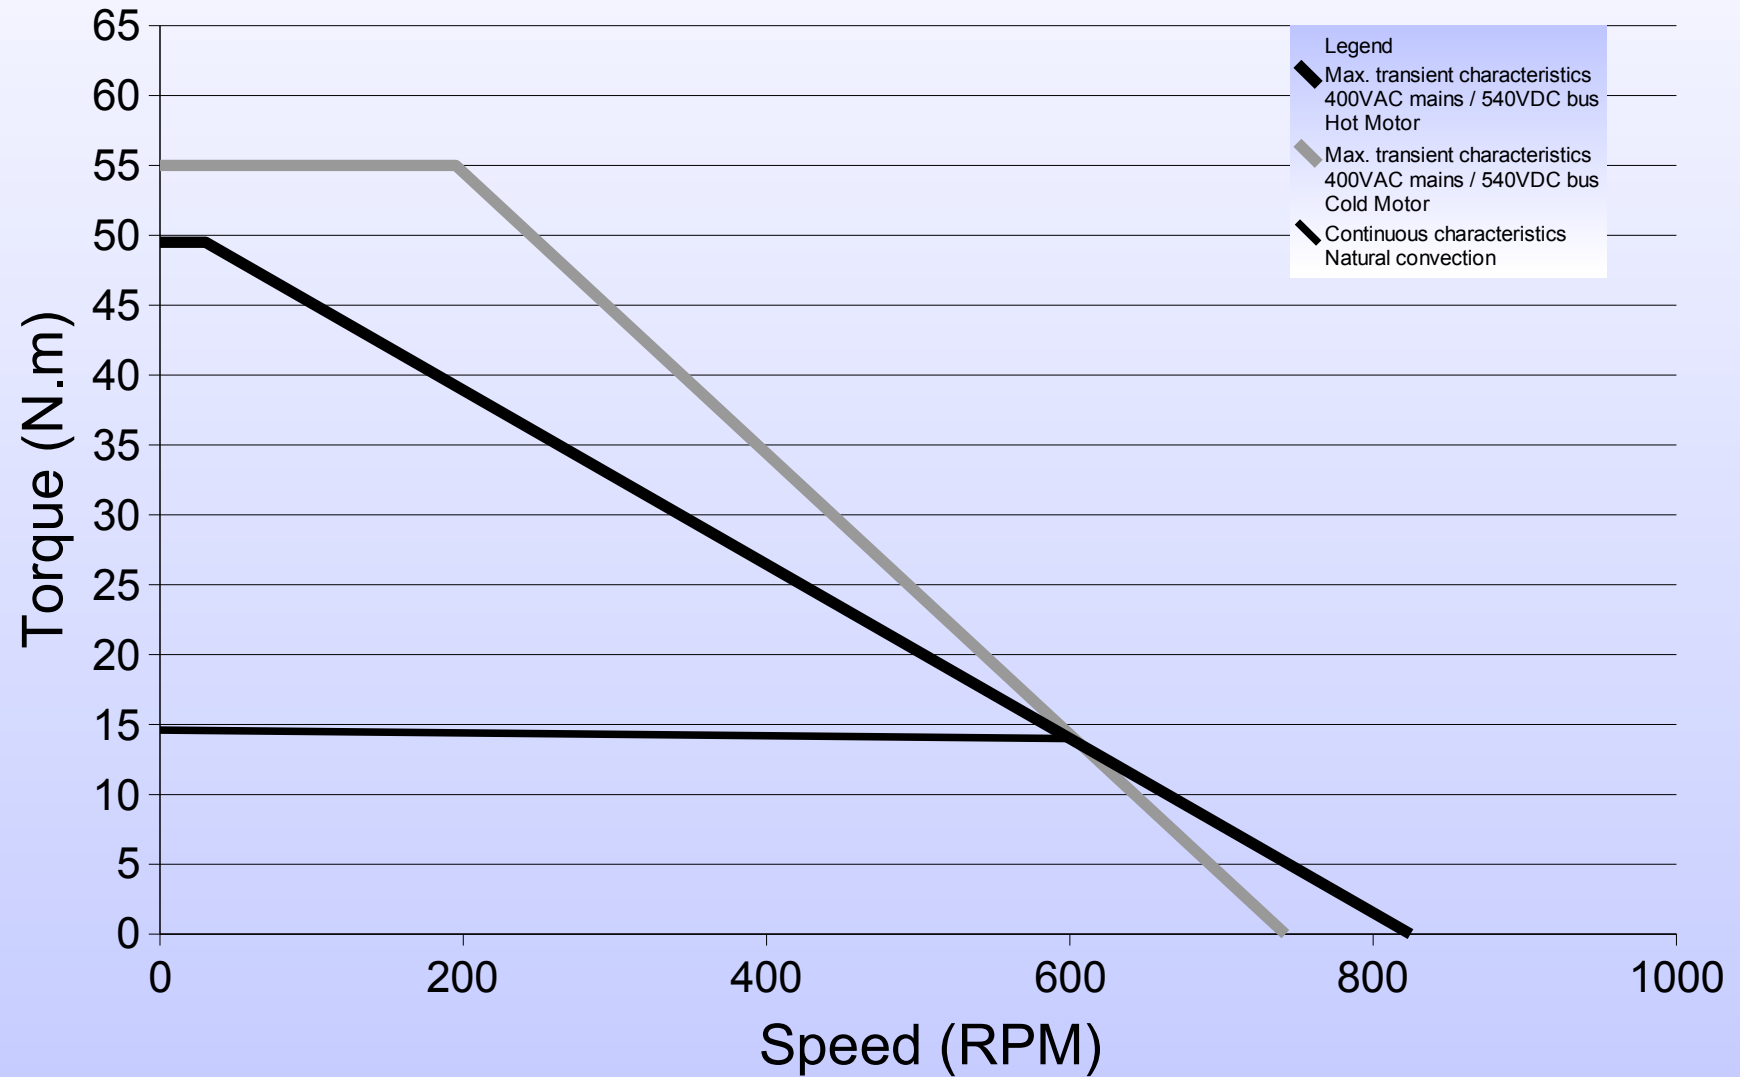

145ST2M 500rpm

Torque vs Speed Characteristics

145ST2M 1500rpm

Torque vs Speed Characteristics

145ST4M 500rpm

Torque vs Speed Characteristics

145ST4M 1500rpm Torque vs Speed Characteristics

145ST6M 500rpm

Torque vs Speed Characteristics

145ST6M 1500rpm

Torque vs Speed Characteristics

145ST8M 500rpm

Torque vs Speed Characteristics

145ST8M 1500rpm Torque vs Speed Characteristics