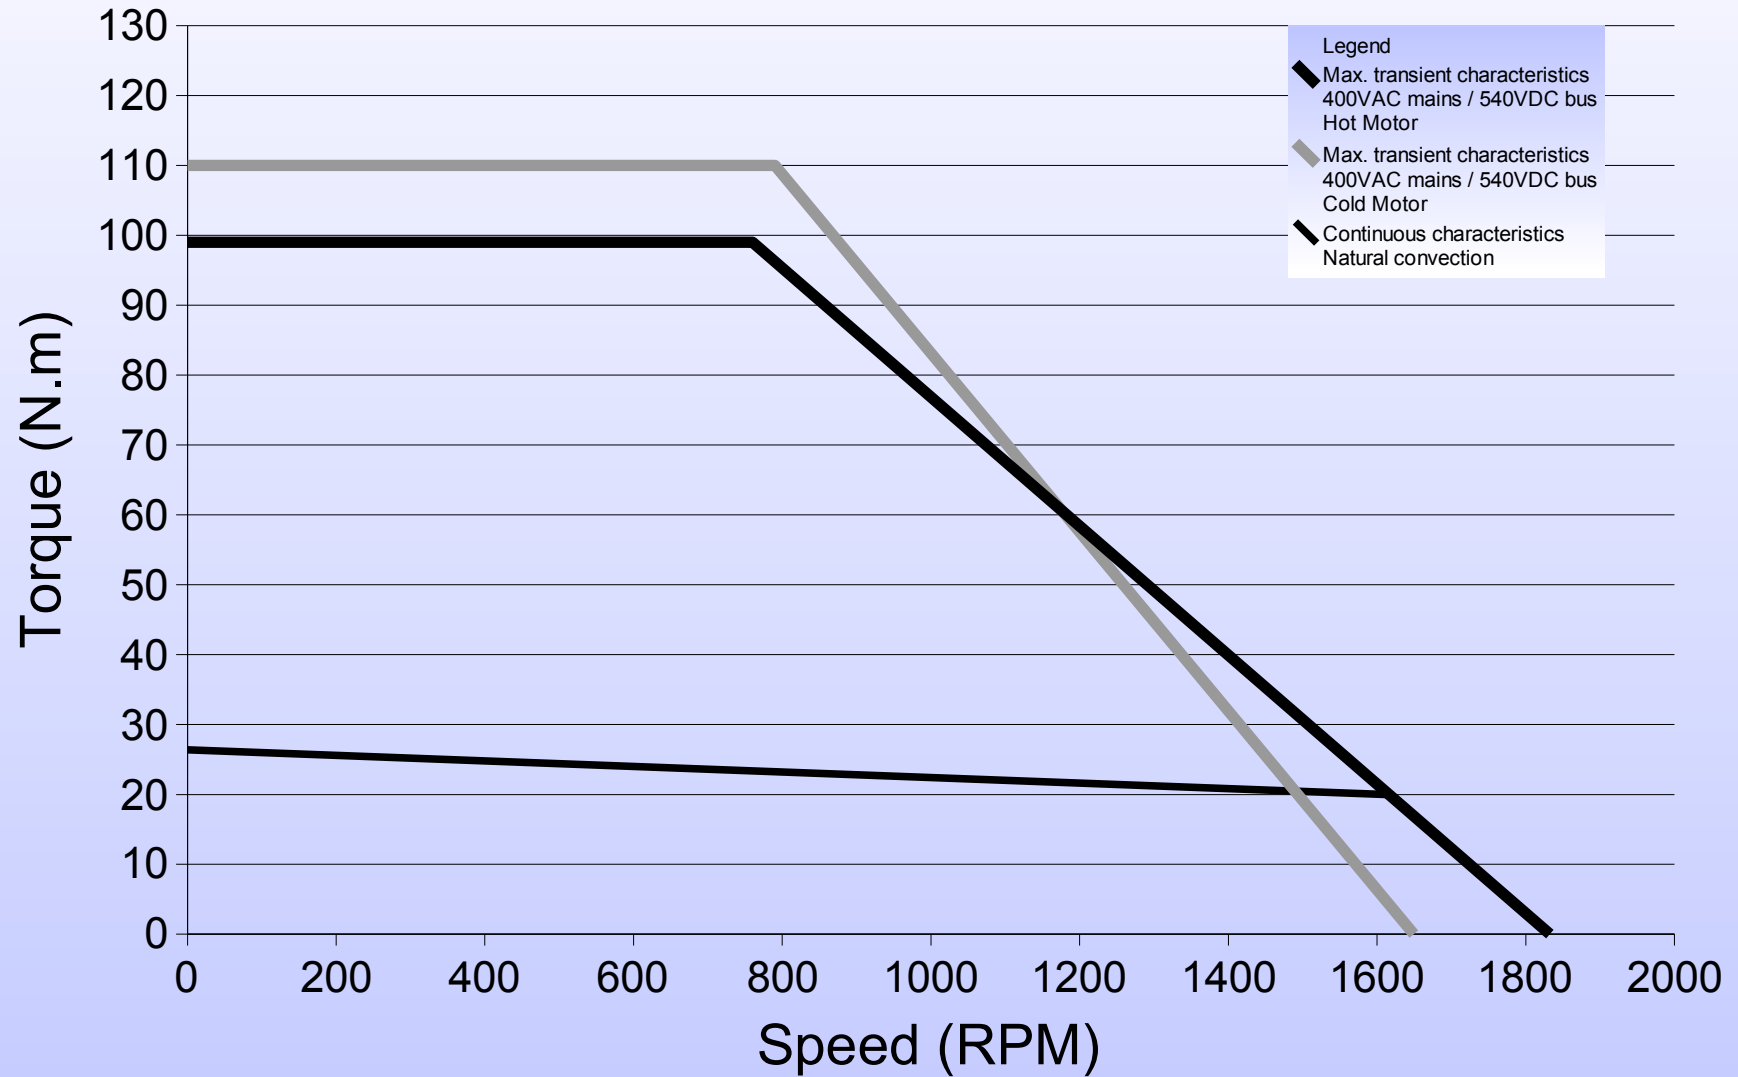

145ST2M 500rpm

Torque vs Speed Characteristics

145ST2M 1500rpm

Torque vs Speed Characteristics

145ST4M 500rpm

Torque vs Speed Characteristics

145ST4M 1500rpm Torque vs Speed Characteristics

145ST6M 500rpm

Torque vs Speed Characteristics

145ST6M 1500rpm

Torque vs Speed Characteristics

145ST8M 500rpm

Torque vs Speed Characteristics

145ST8M 1500rpm Torque vs Speed Characteristics