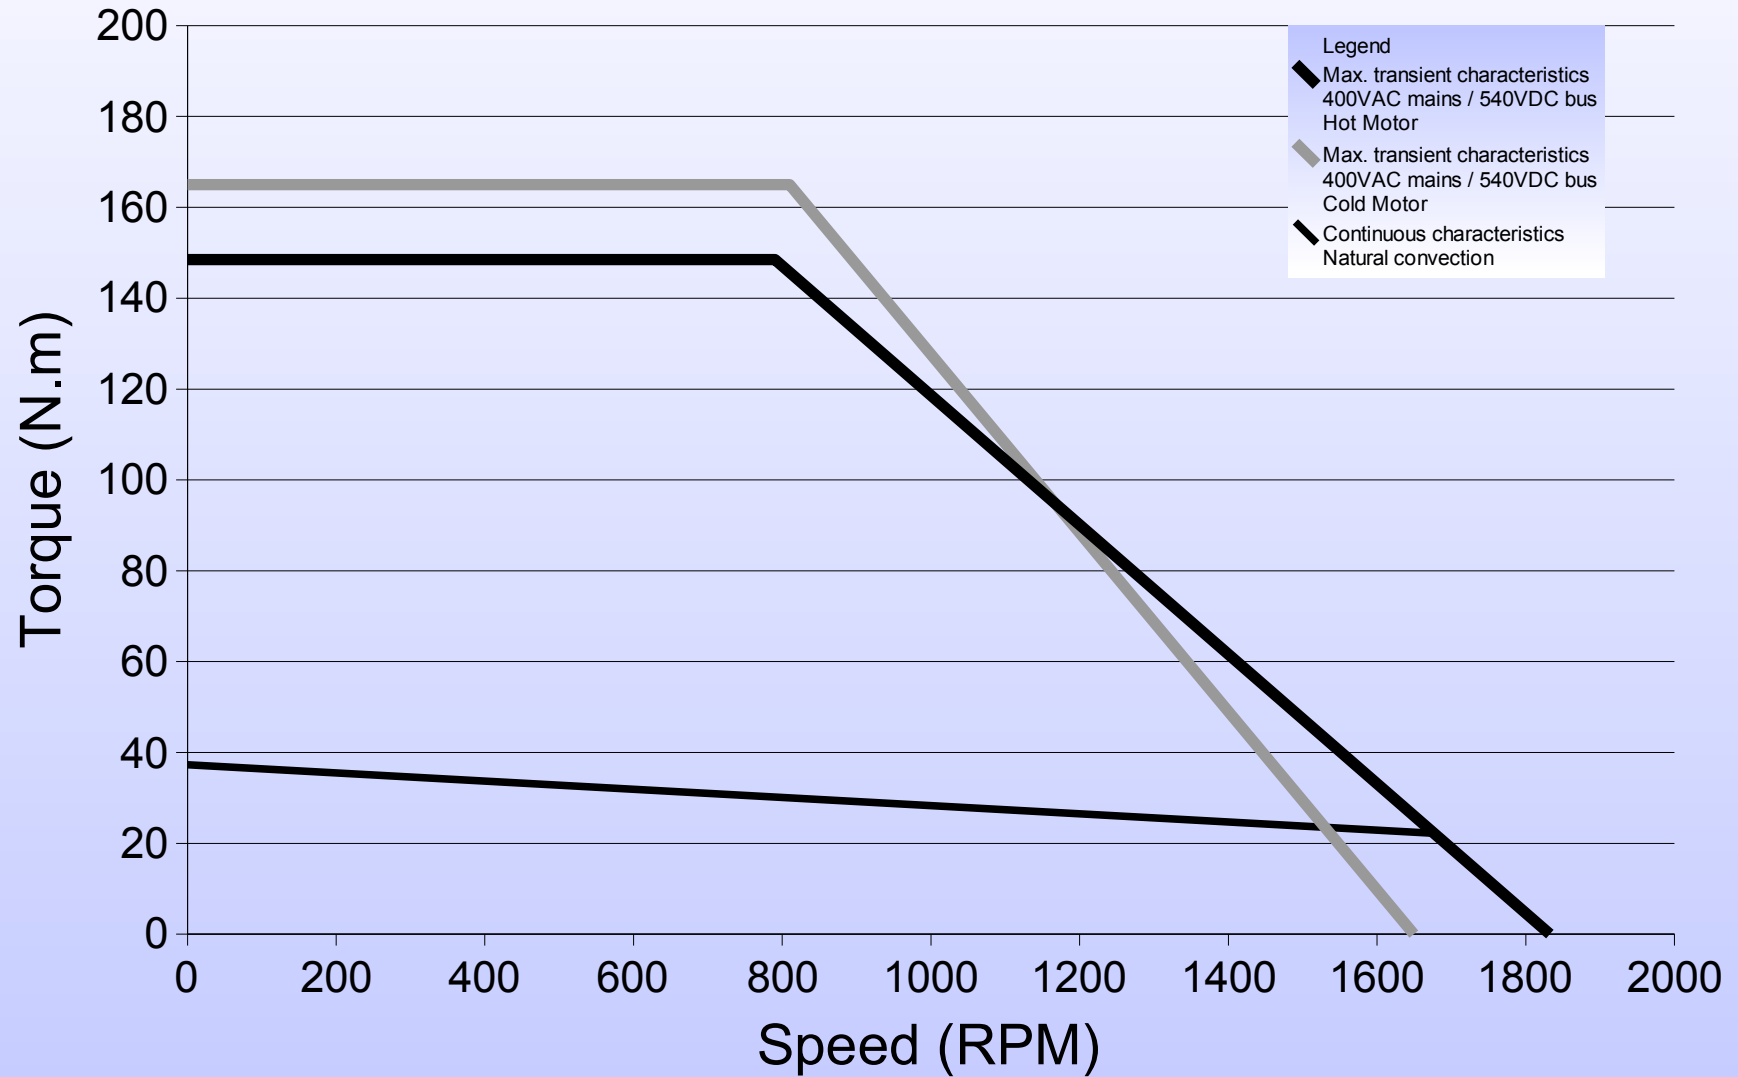

145ST2M 500rpm

Torque vs Speed Characteristics

145ST2M 1500rpm

Torque vs Speed Characteristics

145ST4M 500rpm

Torque vs Speed Characteristics

145ST4M 1500rpm Torque vs Speed Characteristics

145ST6M 500rpm

Torque vs Speed Characteristics

145ST6M 1500rpm

Torque vs Speed Characteristics

145ST8M 500rpm

Torque vs Speed Characteristics

145ST8M 1500rpm Torque vs Speed Characteristics