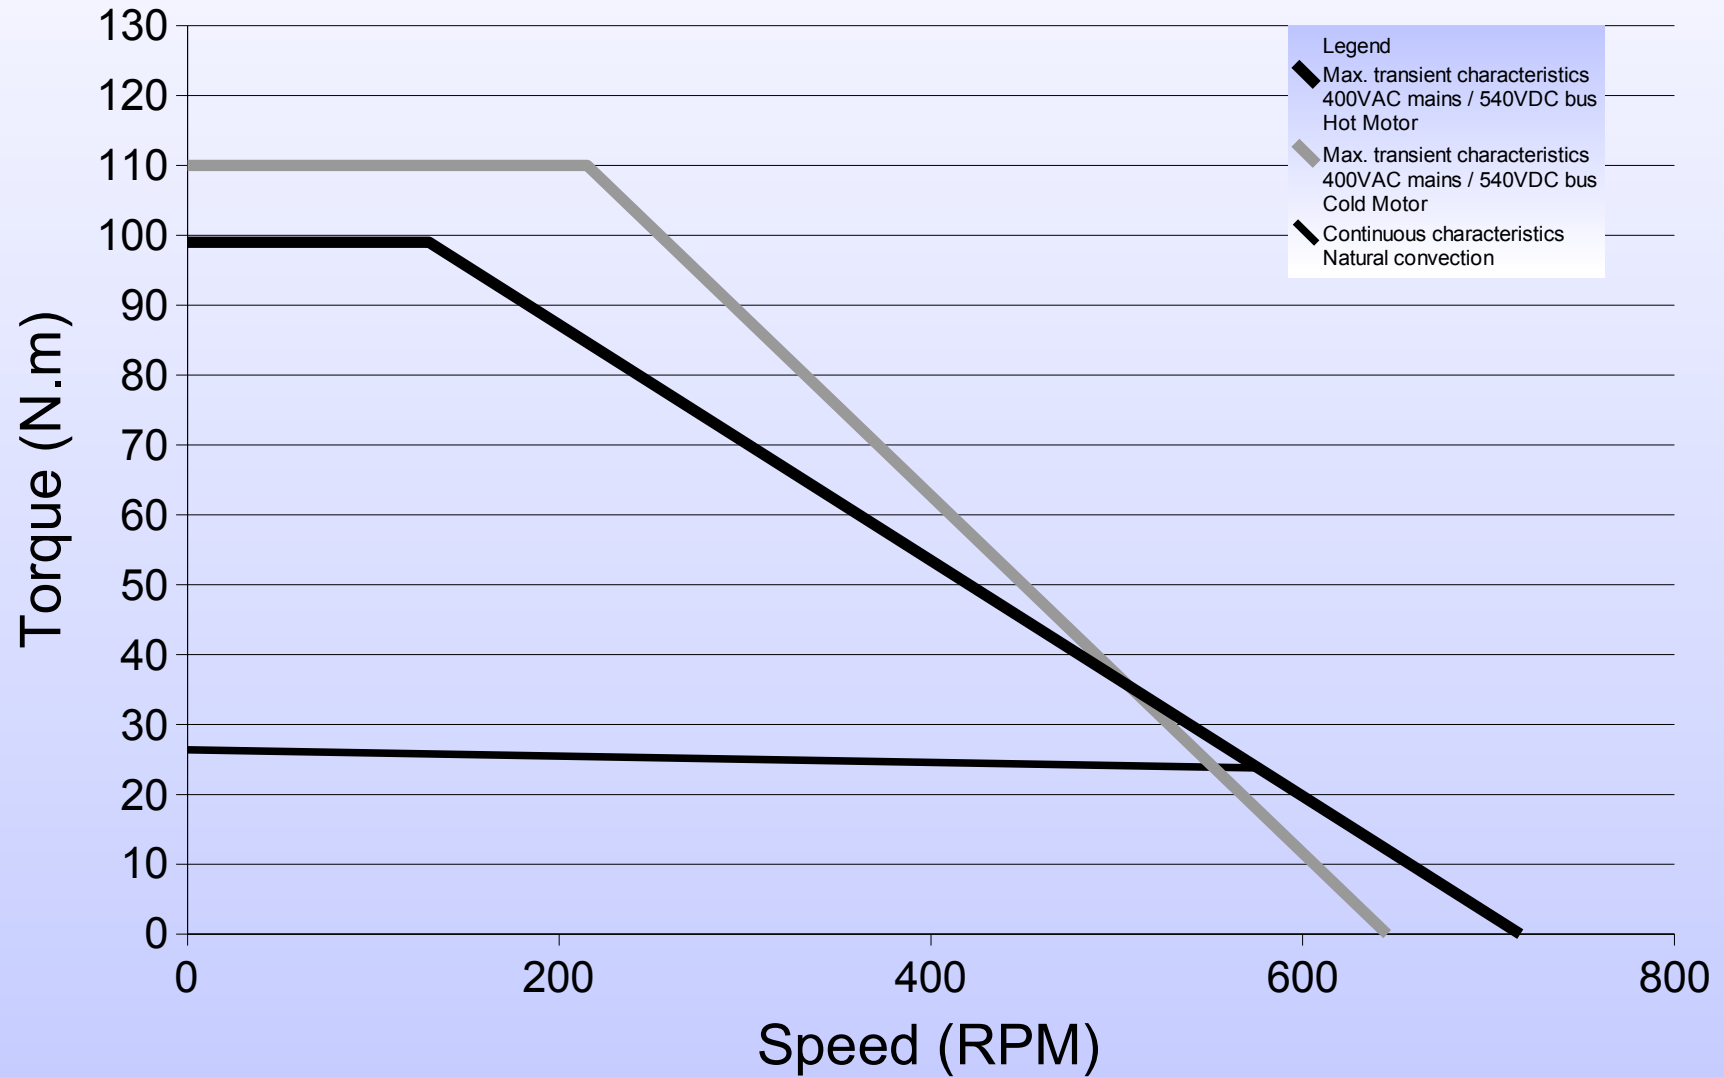

145ST2M 500rpm

Torque vs Speed Characteristics

145ST2M 1500rpm

Torque vs Speed Characteristics

145ST4M 500rpm

Torque vs Speed Characteristics

145ST4M 1500rpm Torque vs Speed Characteristics

145ST6M 500rpm

Torque vs Speed Characteristics

145ST6M 1500rpm

Torque vs Speed Characteristics

145ST8M 500rpm

Torque vs Speed Characteristics

145ST8M 1500rpm Torque vs Speed Characteristics