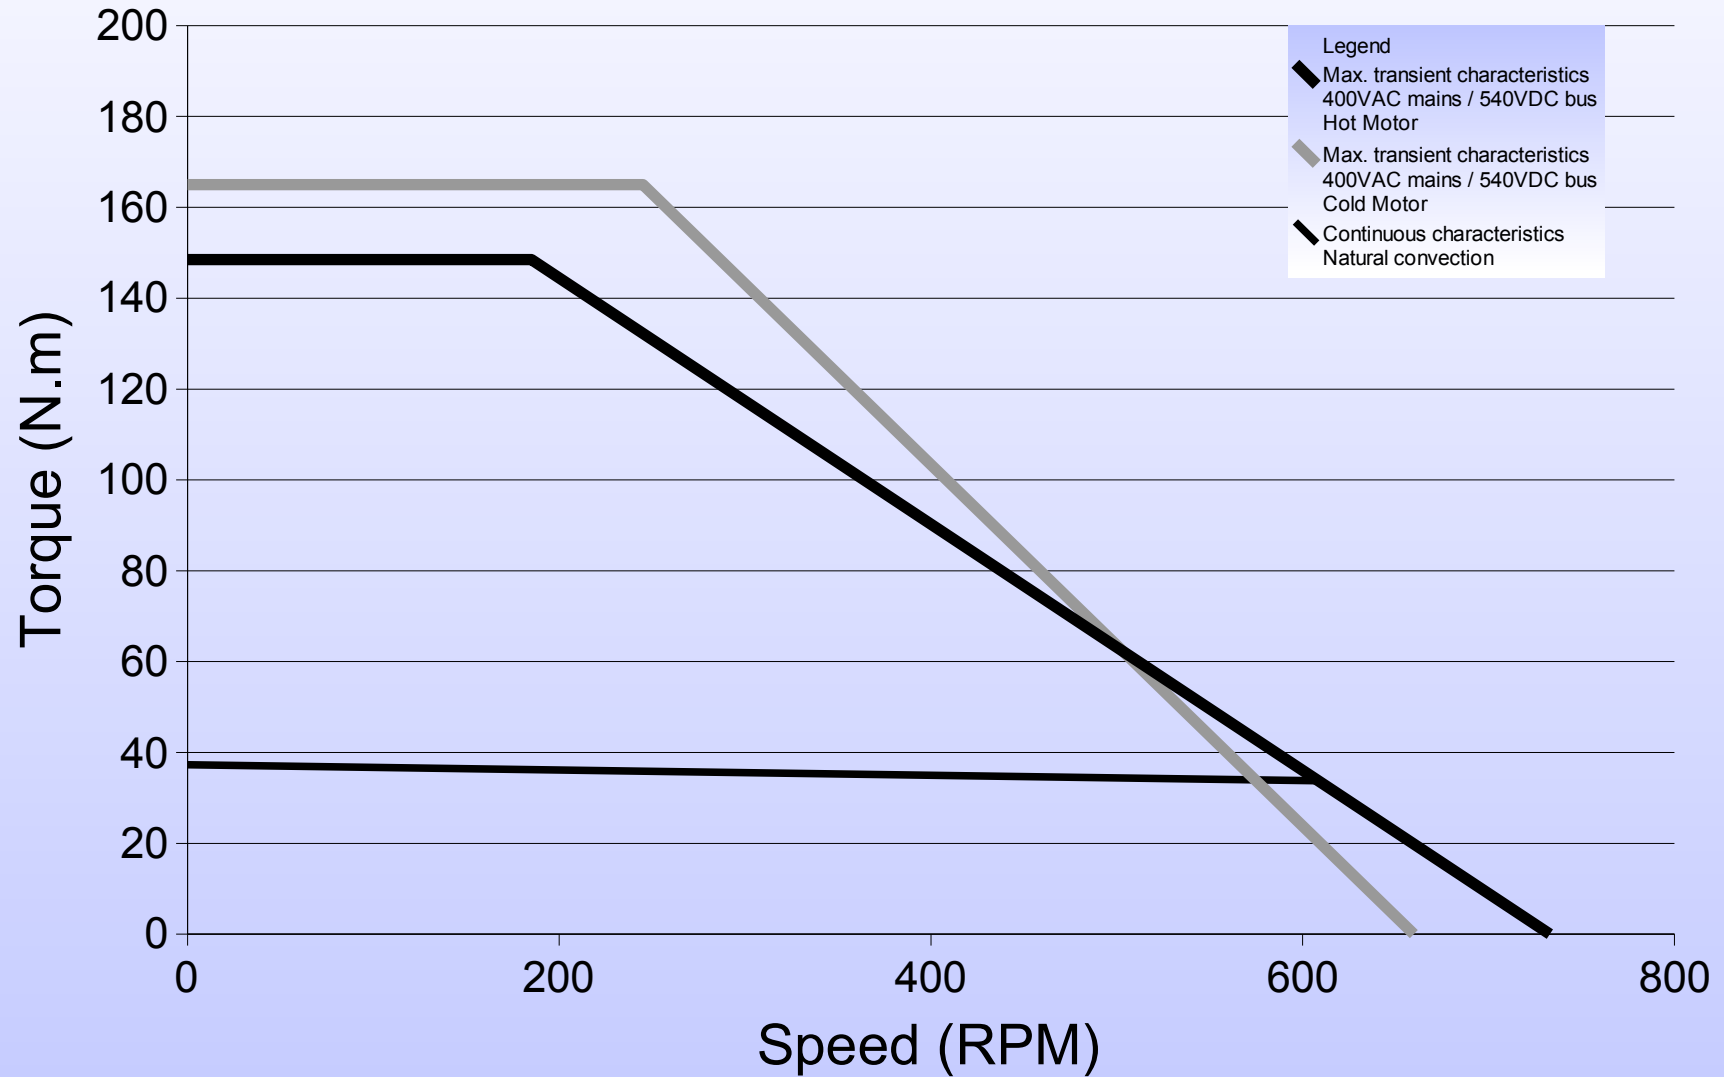

145ST2M 500rpm

Torque vs Speed Characteristics

145ST2M 1500rpm

Torque vs Speed Characteristics

145ST4M 500rpm

Torque vs Speed Characteristics

145ST4M 1500rpm Torque vs Speed Characteristics

145ST6M 500rpm

Torque vs Speed Characteristics

145ST6M 1500rpm

Torque vs Speed Characteristics

145ST8M 500rpm

Torque vs Speed Characteristics

145ST8M 1500rpm Torque vs Speed Characteristics