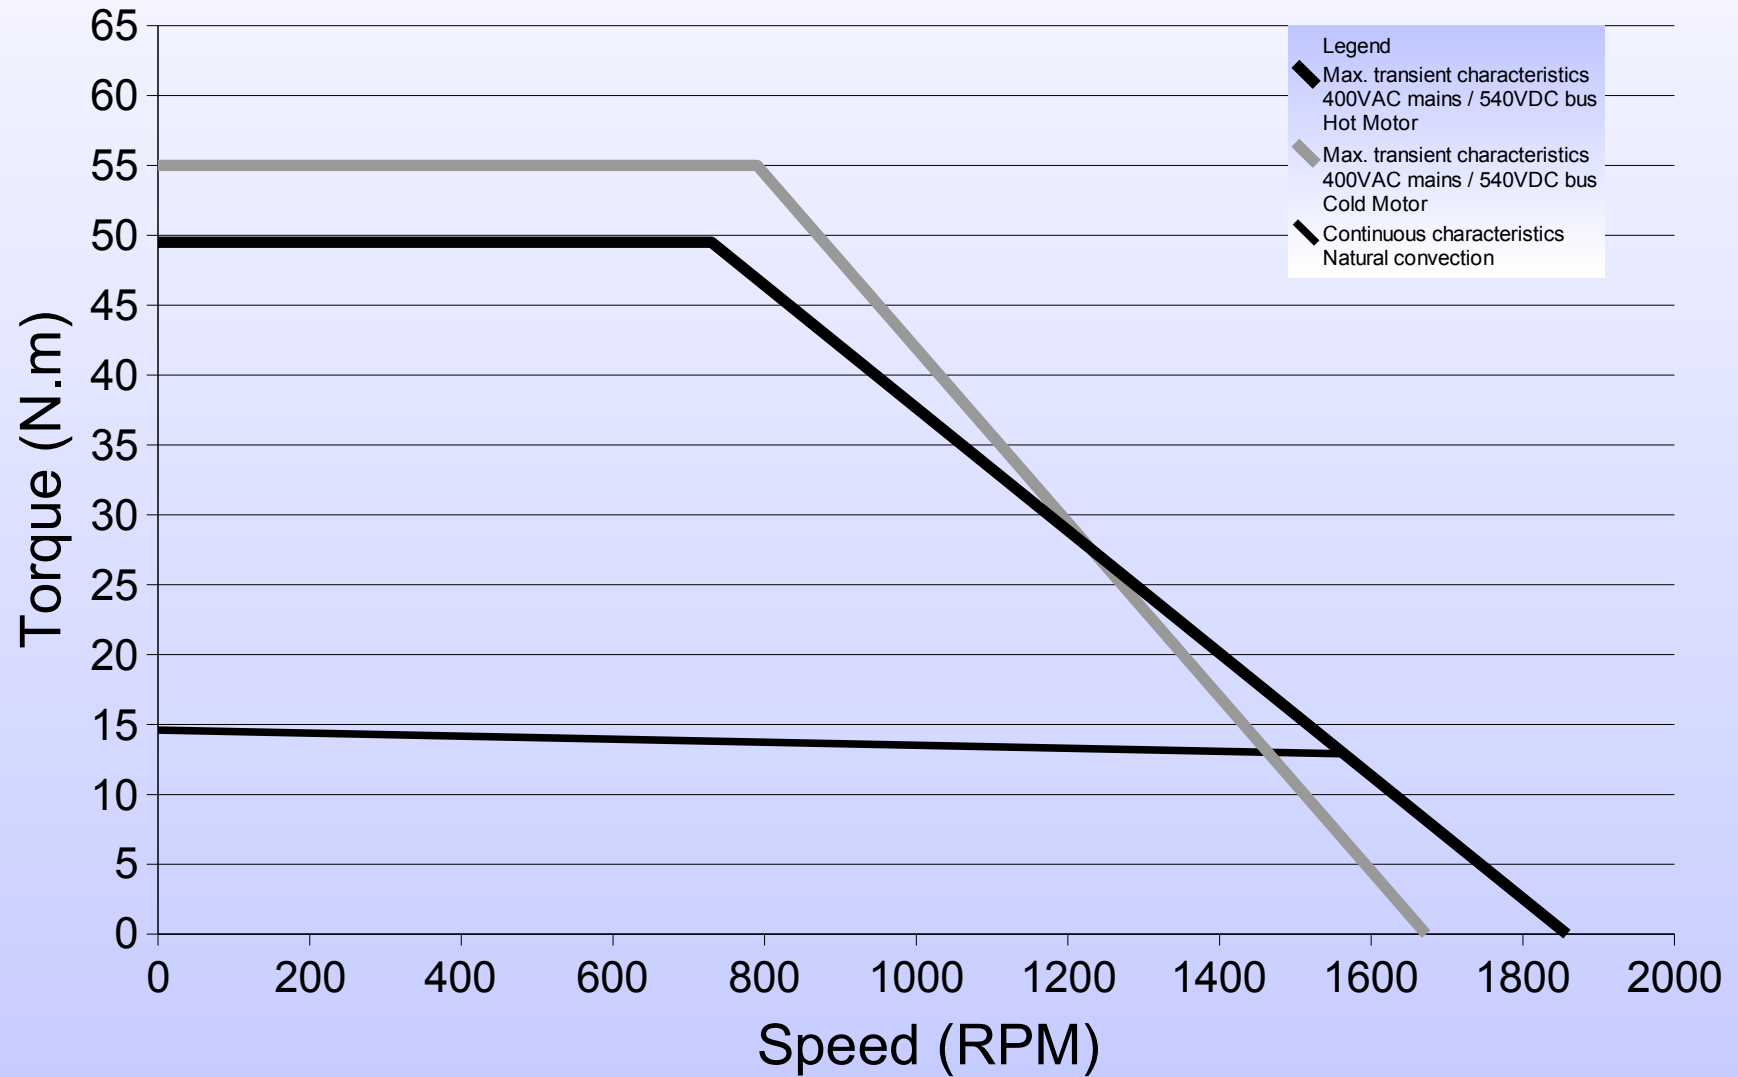

145ST2M 500rpm

Torque vs Speed Characteristics

145ST2M 1500rpm

Torque vs Speed Characteristics

145ST4M 500rpm

Torque vs Speed Characteristics

145ST4M 1500rpm Torque vs Speed Characteristics

145ST6M 500rpm

Torque vs Speed Characteristics

145ST6M 1500rpm

Torque vs Speed Characteristics

145ST8M 500rpm

Torque vs Speed Characteristics

145ST8M 1500rpm Torque vs Speed Characteristics