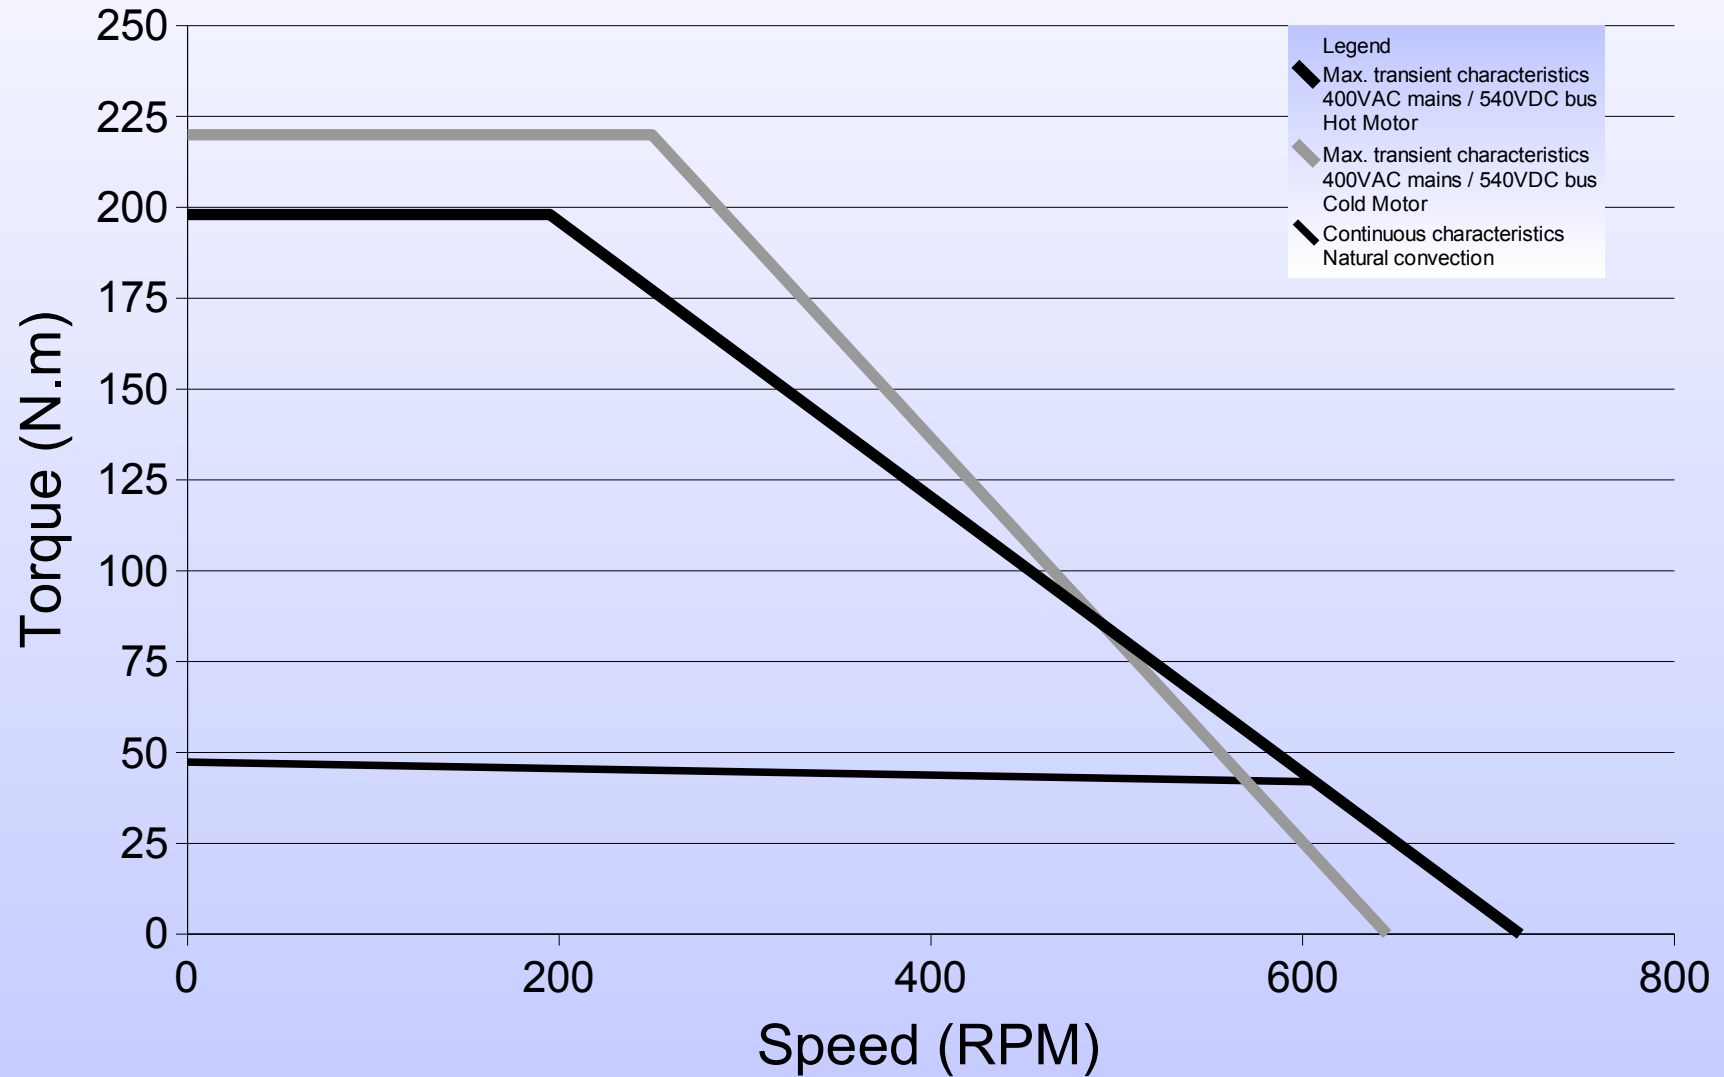

145ST2M 500rpm

Torque vs Speed Characteristics

145ST2M 1500rpm

Torque vs Speed Characteristics

145ST4M 500rpm

Torque vs Speed Characteristics

145ST4M 1500rpm Torque vs Speed Characteristics

145ST6M 500rpm

Torque vs Speed Characteristics

145ST6M 1500rpm

Torque vs Speed Characteristics

145ST8M 500rpm

Torque vs Speed Characteristics

145ST8M 1500rpm Torque vs Speed Characteristics