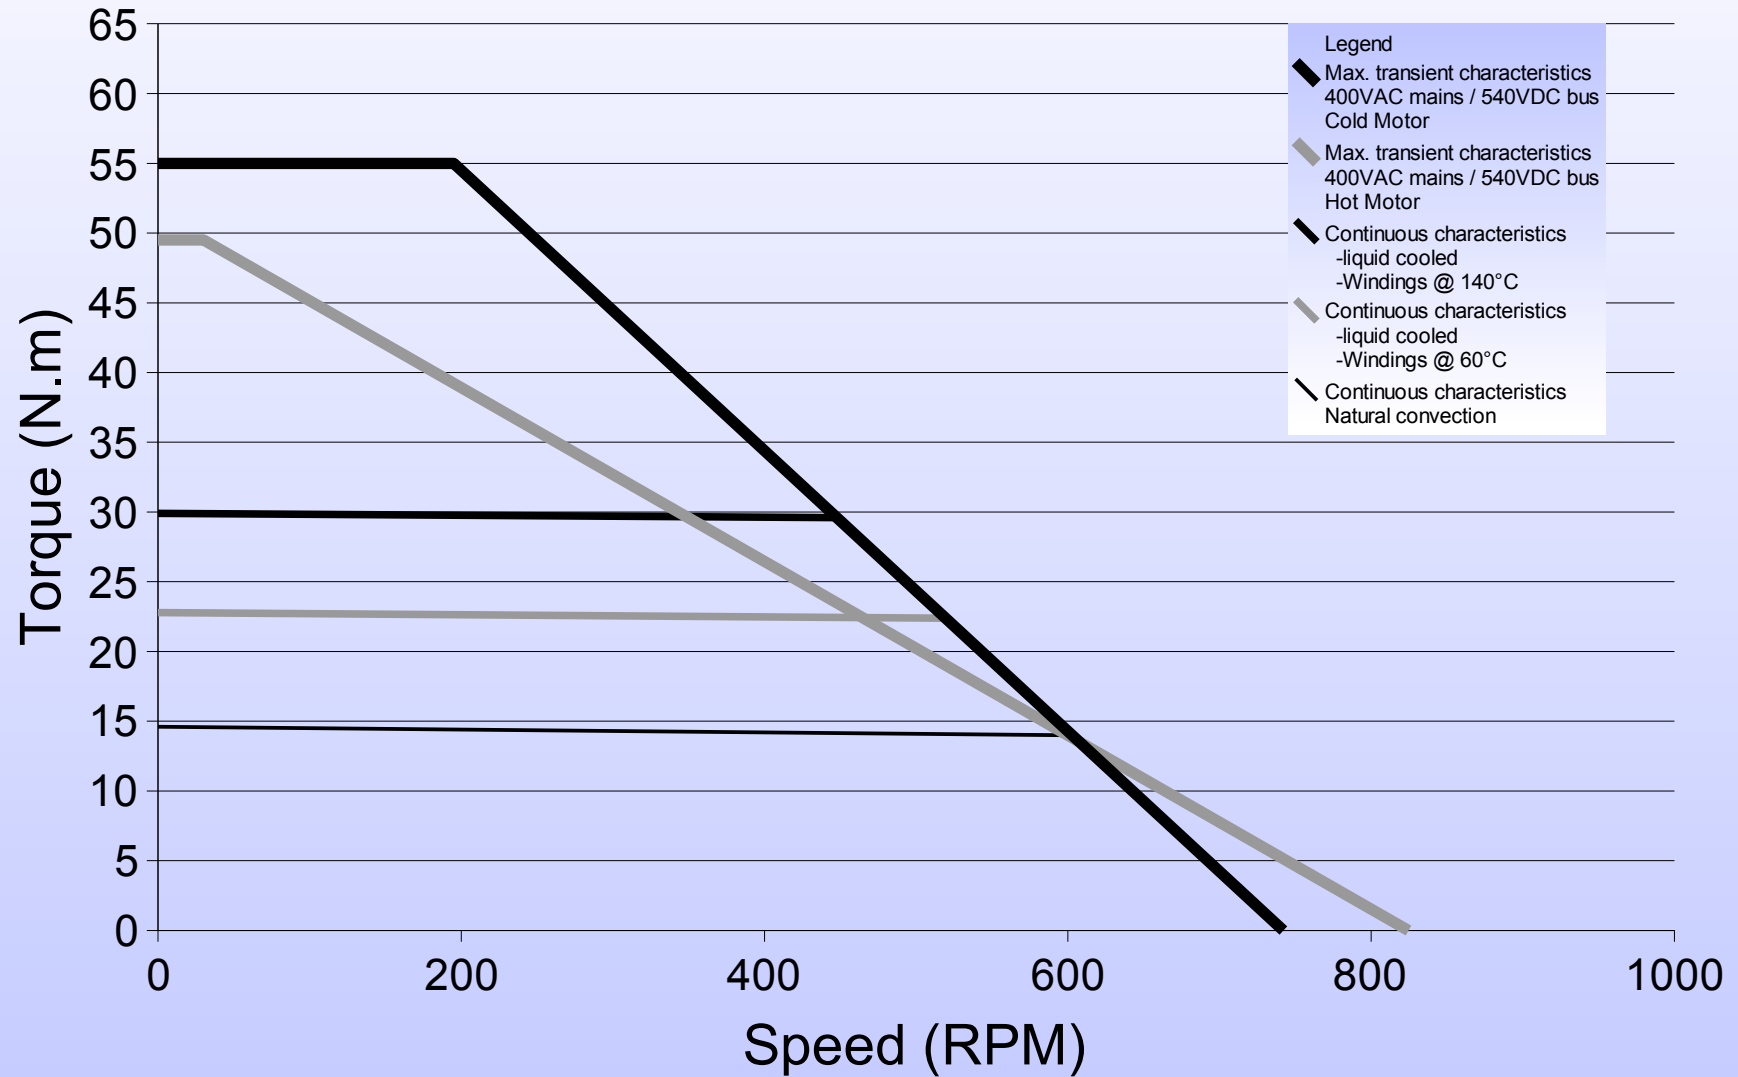

# 145STK2M 500rpm Torque vs Speed Characteristics

# 145STK2M 1500rpm Torque vs Speed Characteristics

## Torque vs Speed Characteristics