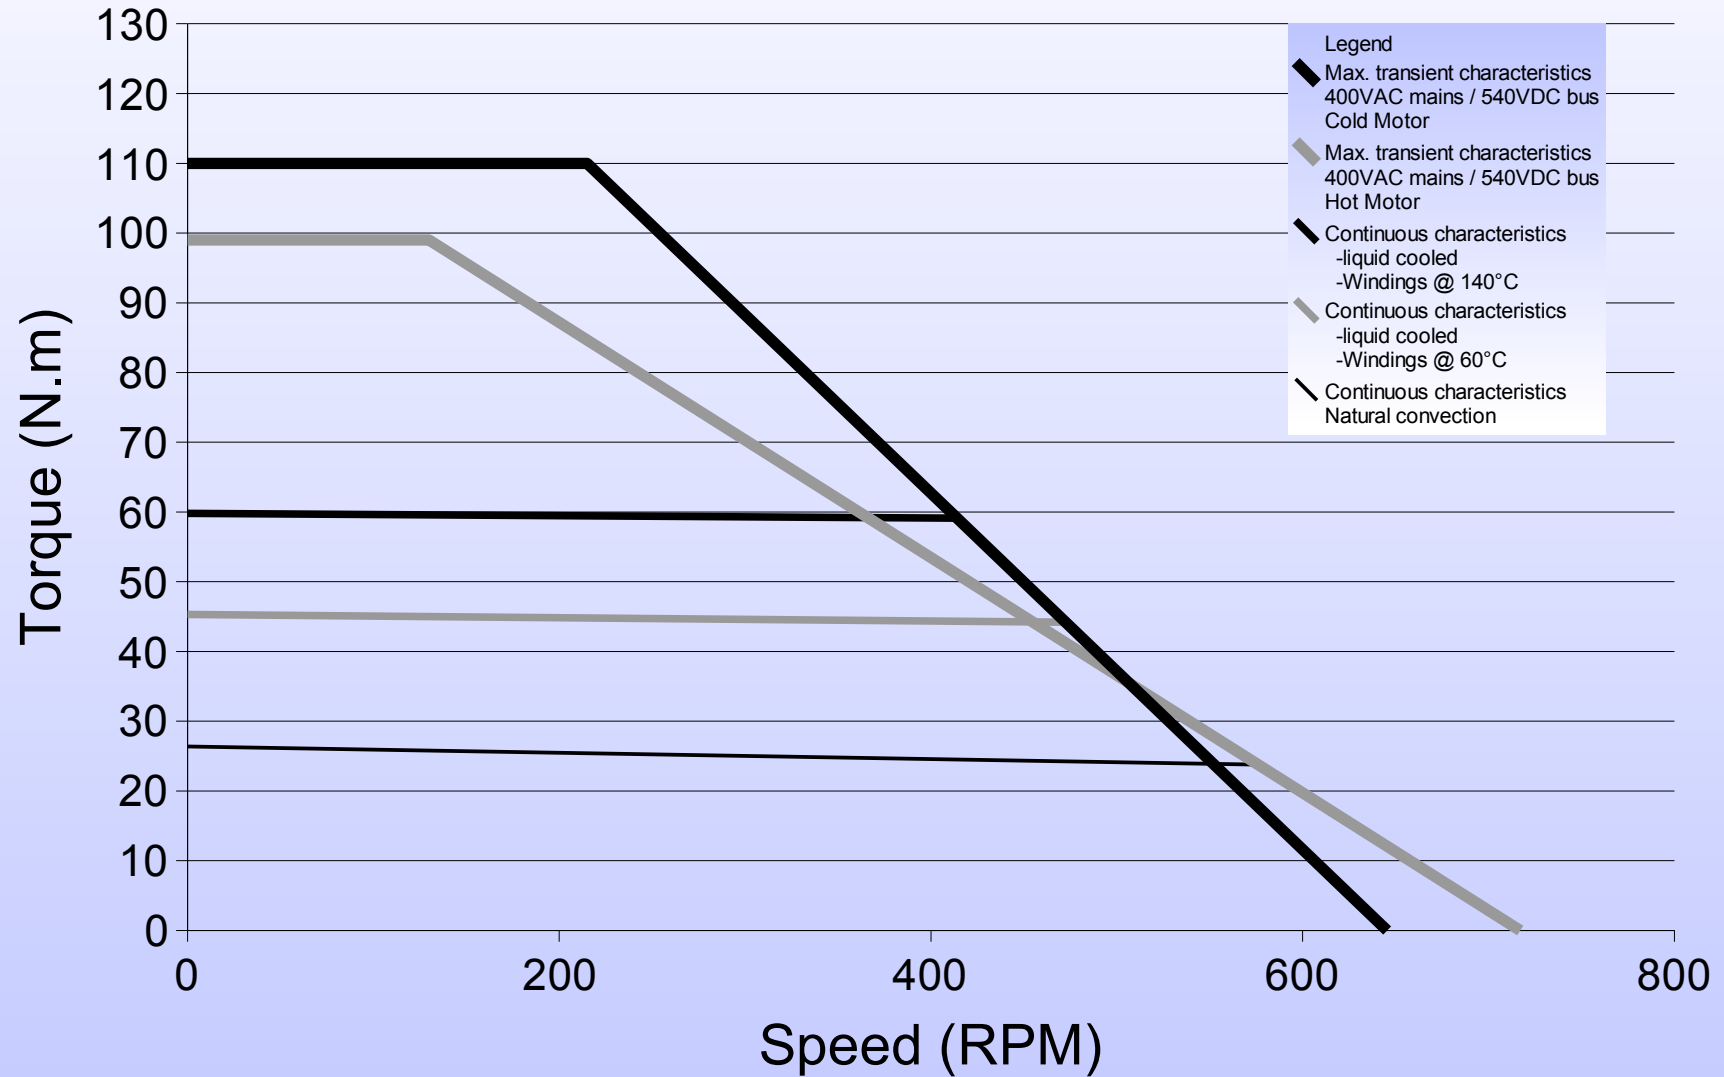

# 145STK2M 500rpm Torque vs Speed Characteristics

# 145STK2M 1500rpm Torque vs Speed Characteristics

## Torque vs Speed Characteristics