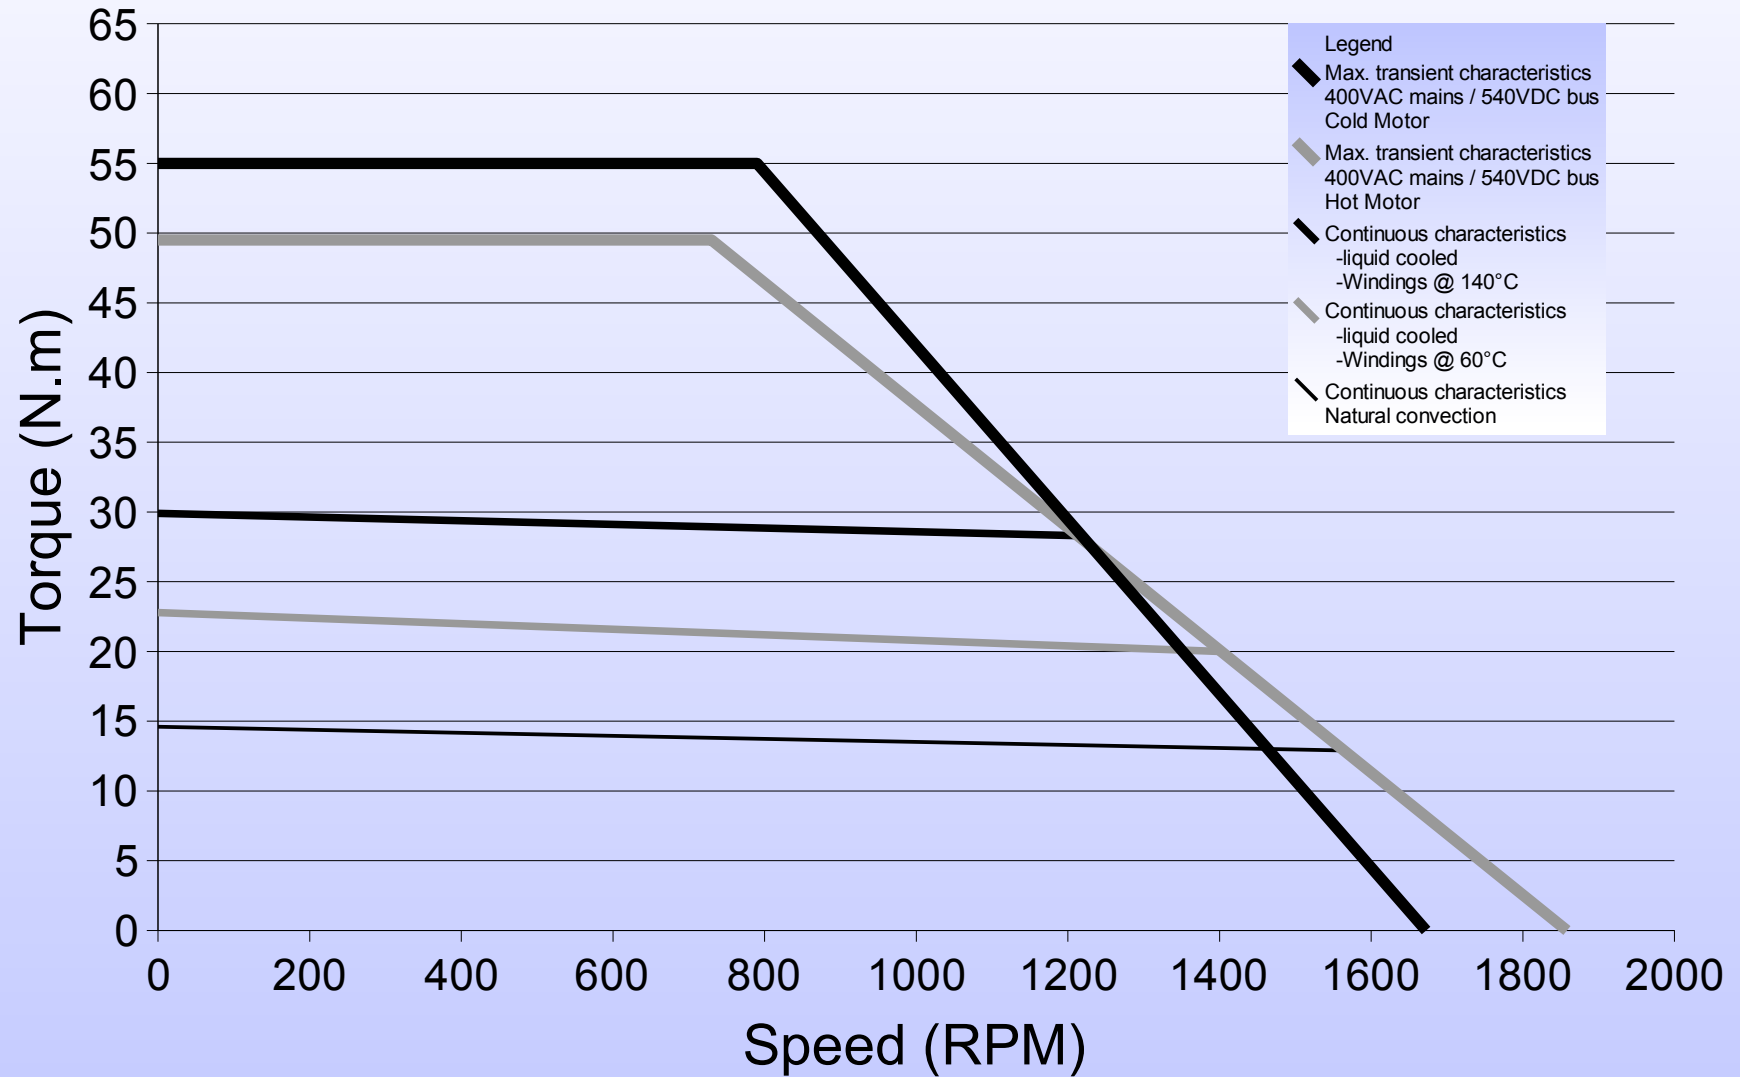

# 145STK2M 500rpm Torque vs Speed Characteristics

# 145STK2M 1500rpm Torque vs Speed Characteristics

## Torque vs Speed Characteristics