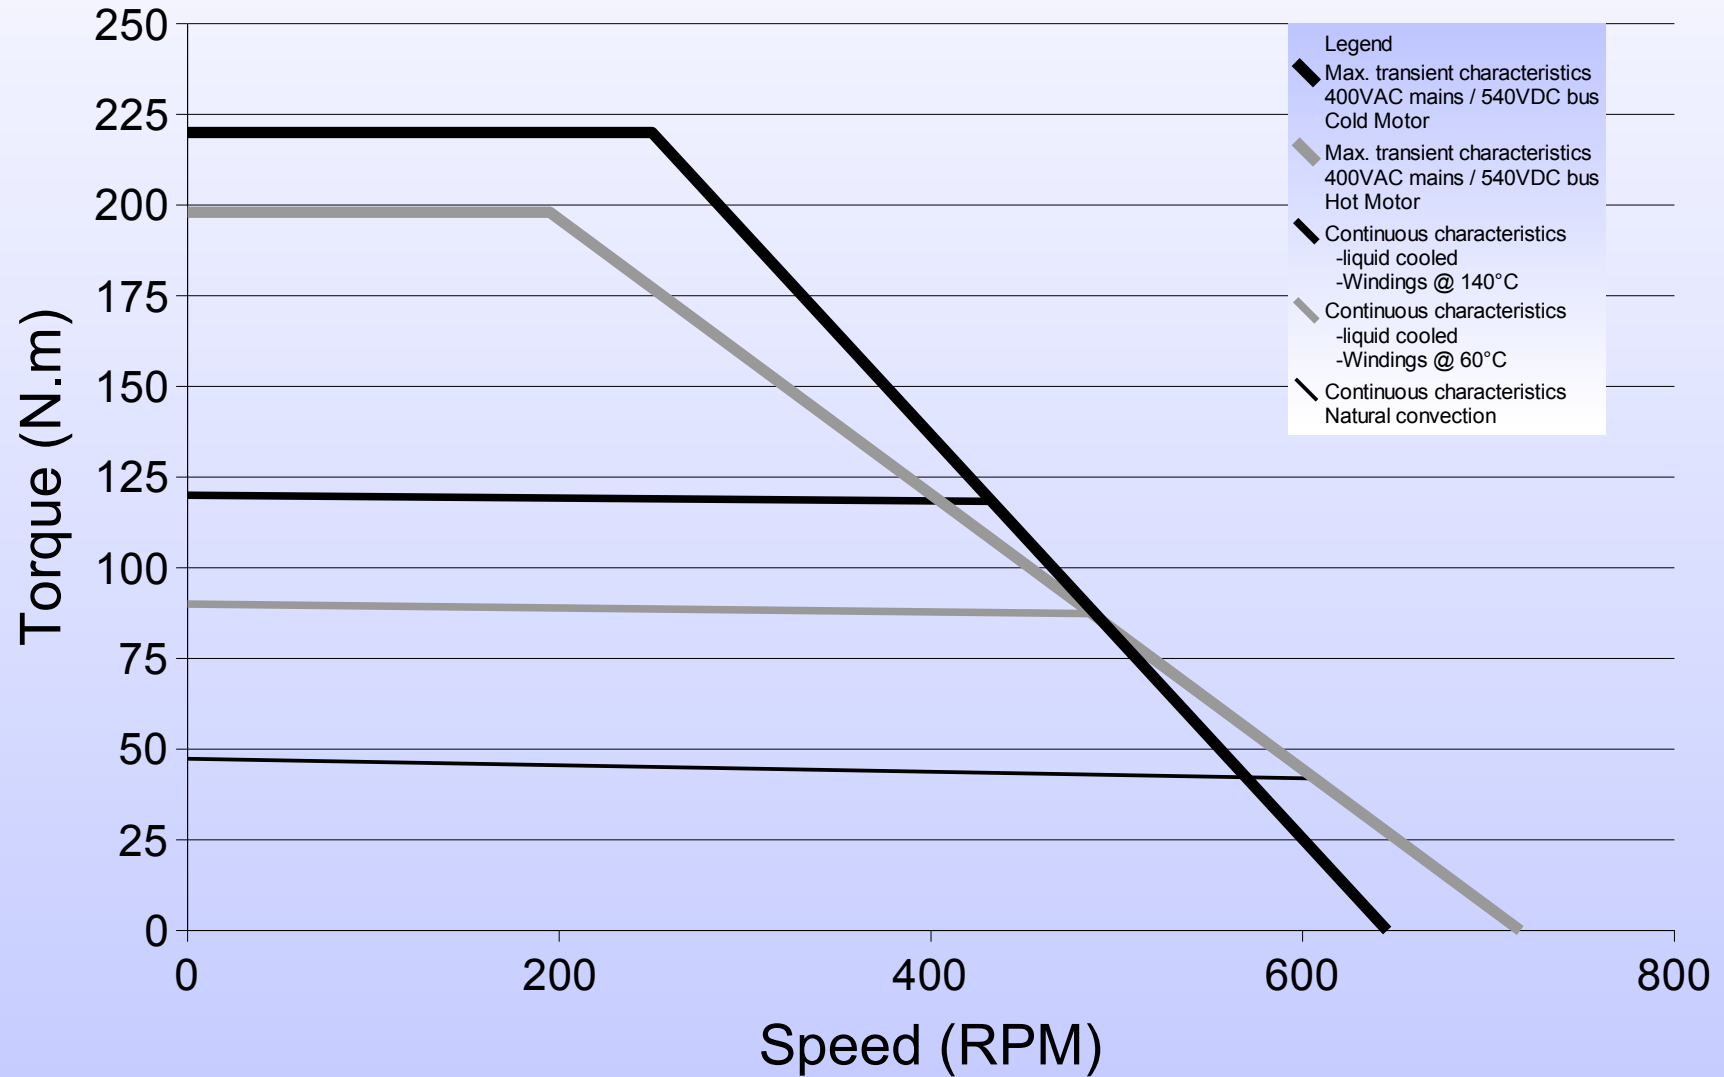

145STK8M 500rpm Torque vs Speed Characteristics