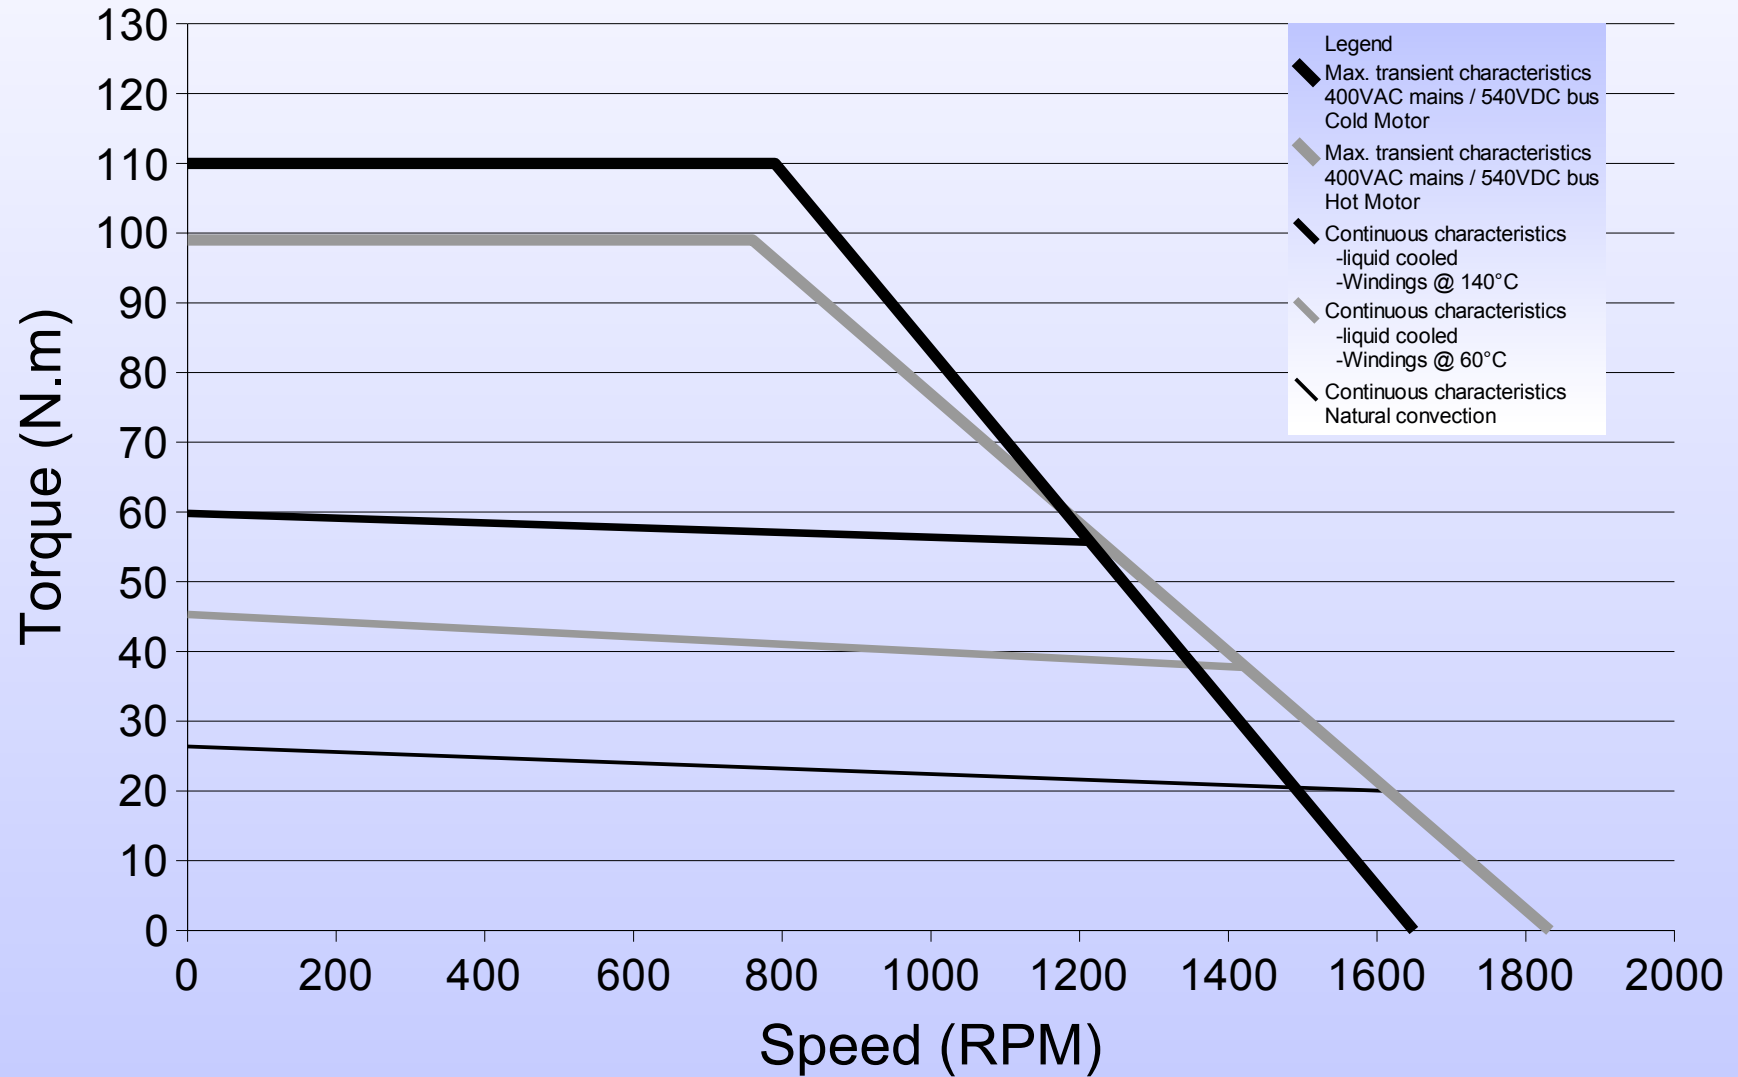

145STK4M 1500rpm Torque vs Speed Characteristics